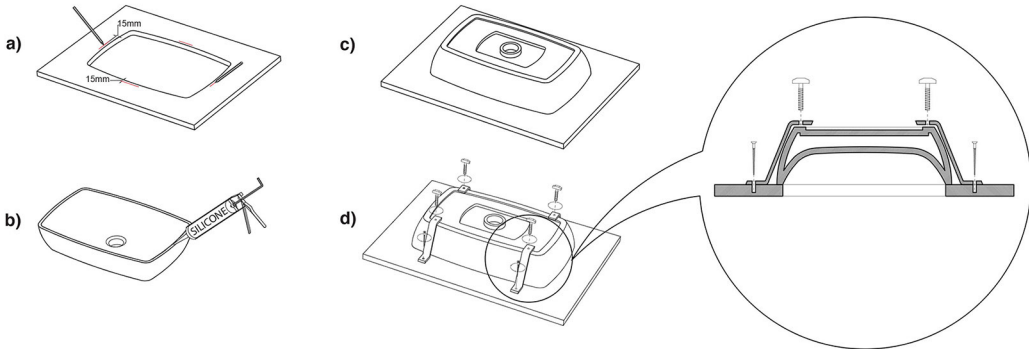

Product Installation Instructions

Collection
H10

Model |
Under Mount Sinks

Dimensions Metric
1 inch = 2.54 cm
1 inch = 25.4 mm

WS[®]
BATH
COLLECTIONS

1051 Lea Drive - Collegeville, PA 19426
Tel. 215 513 9400 - Fax 610 831 0215
www.ws bathcollections.com - info@ws bathcollectins.com