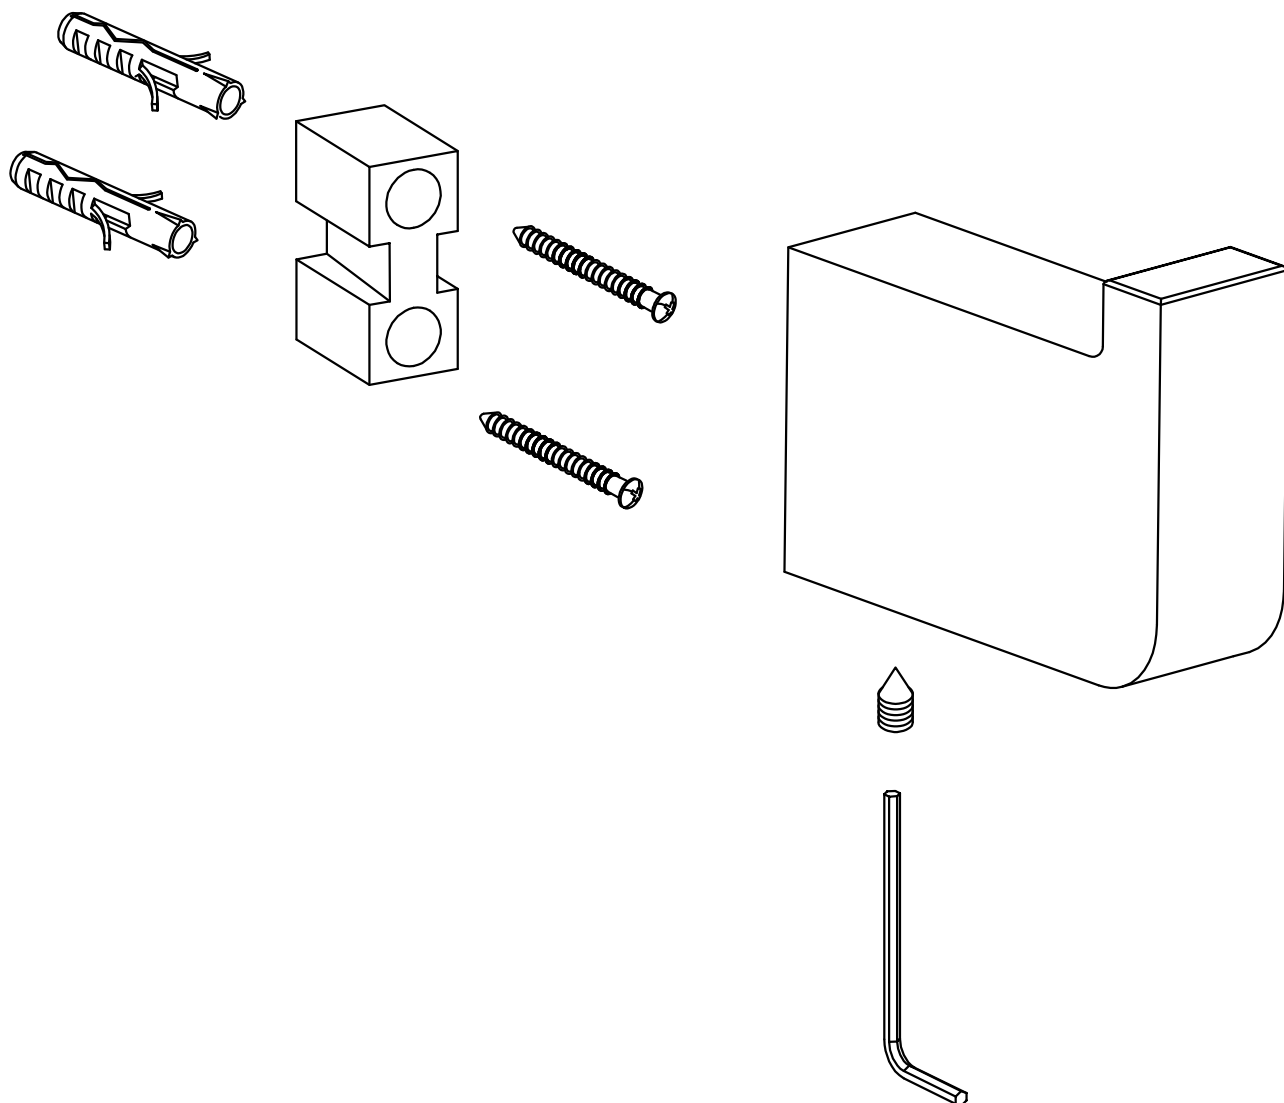

Installation Instructions

Collection
Ewdg

Model |
Eudg WSBC 448: 2:

Dimensions Metric
1 inch = 2.54 cm
1 inch = 25.4 mm

WS[®]
BATH
COLLECTIONS

1051 Lea Drive - Collegeville, PA 19426
Tel. 215 513 9400 - Fax 610 831 0215
www.ws bathcollections.com - info@ws bathcollections.com