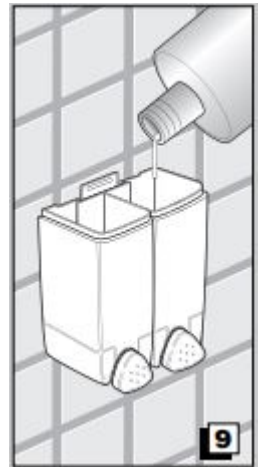

Installation Instructions

Collection
Hotellerie

Model |
Hotellerie AV112A
Hotellerie AV112B

Dimensions Metric
1 inch = 2.54 cm
1 inch = 25.4 mm

WS[®]
BATH
COLLECTIONS

1051 Lea Drive - Collegetown, PA 19426
Tel. 215 513 9400 - Fax 610 831 0215
www.ws bathcollections.com - info@ws bathcollections.com