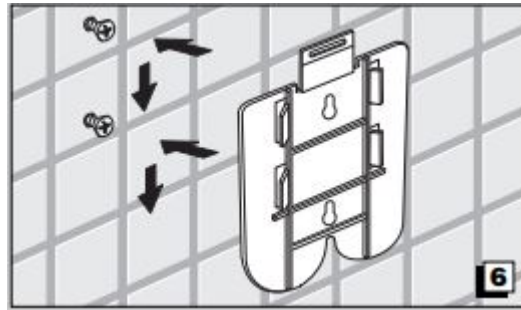

Installation Instructions

Collection
Hotellerie

Model |
Hotellerie AV112A
Hotellerie AV112B

Dimensions Metric
1 inch = 2.54 cm
1 inch = 25.4 mm

WS[®]
BATH
COLLECTIONS

1051 Lea Drive - Collegetown, PA 19426
Tel. 215 513 9400 - Fax 610 831 0215
www.ws bathcollections.com - info@ws bathcollections.com