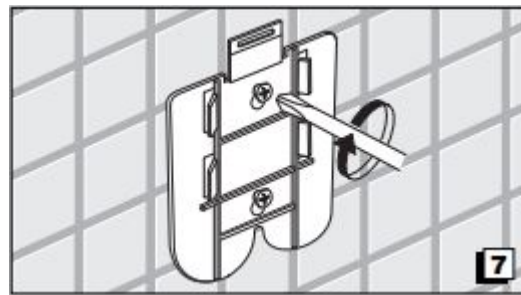

Installation Instructions

Collection
Hotellerie

Model |
Hotellerie AV112A
Hotellerie AV112B

Dimensions Metric
1 inch = 2.54 cm
1 inch = 25.4 mm

WS[®]
BATH
COLLECTIONS

1051 Lea Drive - Collegetown, PA 19426
Tel. 215 513 9400 - Fax 610 831 0215
www.ws bathcollections.com - info@ws bathcollections.com