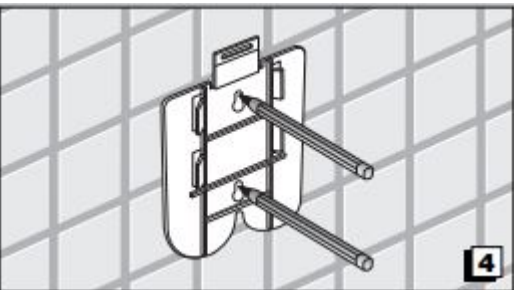

Installation Instructions

Collection
Hotellerie

Model |
Hotellerie AV112A
Hotellerie AV112B

Dimensions Metric
1 inch = 2.54 cm
1 inch = 25.4 mm

WS[®]
BATH
COLLECTIONS

1051 Lea Drive - Collegetown, PA 19426
Tel. 215 513 9400 - Fax 610 831 0215
www.ws bathcollections.com - info@ws bathcollections.com