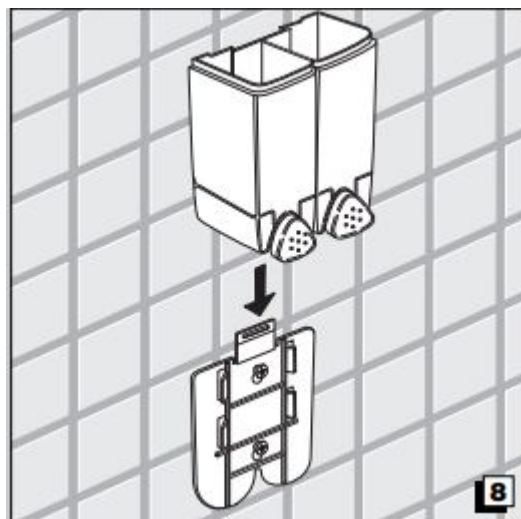

Installation Instructions

Collection
Hotellerie

Model |
Hotellerie AV112A
Hotellerie AV112B

Dimensions Metric
1 inch = 2.54 cm
1 inch = 25.4 mm

WS[®]
BATH
COLLECTIONS

1051 Lea Drive - Collegetown, PA 19426
Tel. 215 513 9400 - Fax 610 831 0215
www.ws bathcollections.com - info@ws bathcollections.com