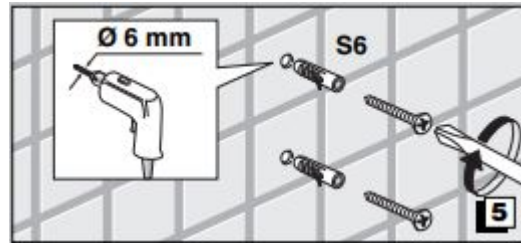

Installation Instructions

Collection
Hotellerie

Model |
Hotellerie AV112A
Hotellerie AV112B

Dimensions Metric
1 inch = 2.54 cm
1 inch = 25.4 mm

WS[®]
BATH
COLLECTIONS

1051 Lea Drive - Collegetown, PA 19426
Tel. 215 513 9400 - Fax 610 831 0215
www.ws bathcollections.com - info@ws bathcollections.com