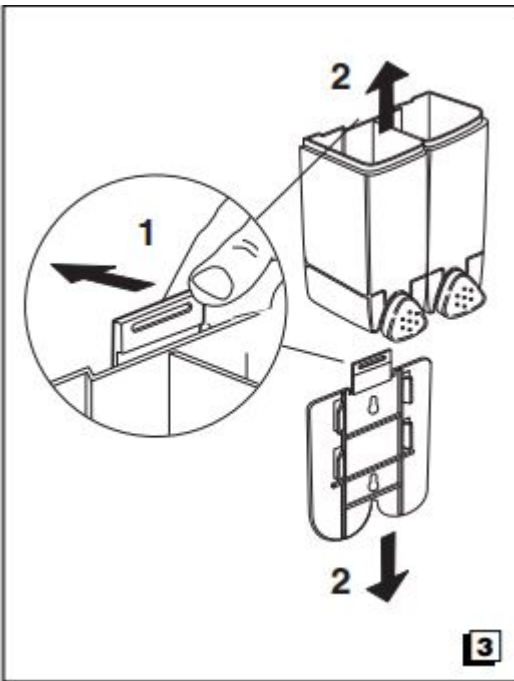

Installation Instructions

Collection
Hotellerie

Model |
Hotellerie AV112A
Hotellerie AV112B

Dimensions Metric
1 inch = 2.54 cm
1 inch = 25.4 mm

WS[®]
BATH
COLLECTIONS

1051 Lea Drive - Collegetown, PA 19426
Tel. 215 513 9400 - Fax 610 831 0215
www.ws bathcollections.com - info@ws bathcollections.com