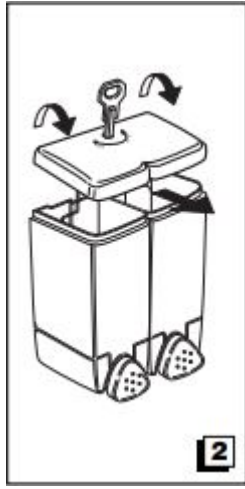

Installation Instructions

Collection
Hotellerie

Model |
Hotellerie AV112A
Hotellerie AV112B

Dimensions Metric
1 inch = 2.54 cm
1 inch = 25.4 mm

WS[®]
BATH
COLLECTIONS

1051 Lea Drive - Collegetown, PA 19426
Tel. 215 513 9400 - Fax 610 831 0215
www.ws bathcollections.com - info@ws bathcollections.com