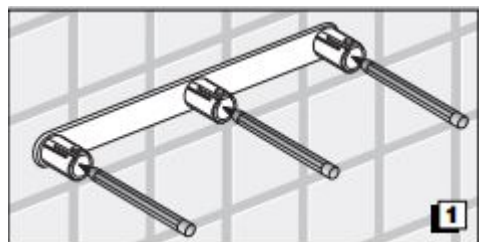

Installation Instructions

CLEANING

Quality, technological processes and materials are the features that determine the high standards of our accessories.

However, to avoid surface alterations, it is necessary to follow a few guidelines.

Clean all finishes exclusively with soap and water, and dry with a soft cloth.

Do not use coarse cloths, abrasive products, acids, ammonia products, caustic substances, bleach or solvents.

In case of contact with these substances, rinse surfaces immediately and wipe dry.

Remember that even fumes can damage metal.

Wash accessories next to the toilet bowl at regular intervals to avoid corrosion.

Collection
Hotellerie

Model |
Hotellerie AV120C

Dimensions Metric

1 inch = 2.54 cm
1 inch = 25.4 mm

WS®
BATH
COLLECTIONS

1051 Lea Drive - Collegeville, PA 19426
Tel. 215 513 9400 - Fax 610 831 0215

www.ws bathcollections.com - info@ws bathcollections.com