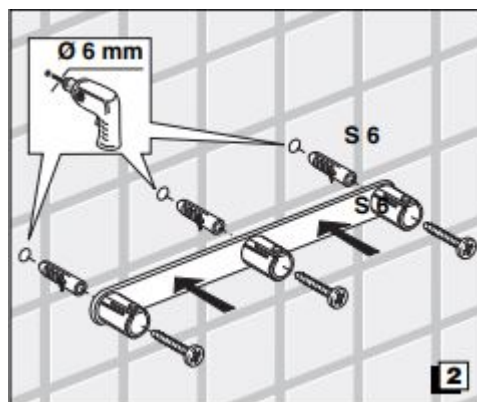

Installation Instructions

CLEANING

Quality, technological processes and materials are the features that determine the high standards of our accessories.

However, to avoid surface alterations, it is necessary to follow a few guidelines.

Clean all finishes exclusively with soap and water, and dry with a soft cloth.

Do not use coarse cloths, abrasive products, acids, ammonia products, caustic substances, bleach or solvents.

In case of contact with these substances, rinse surfaces immediately and wipe dry.

Remember that even fumes can damage metal.

Wash accessories next to the toilet bowl at regular intervals to avoid corrosion.

Collection
Hotellerie

Model |
Hotellerie AV120C

Dimensions Metric

1 inch = 2.54 cm
1 inch = 25.4 mm

WS®
BATH
COLLECTIONS

1051 Lea Drive - Collegeville, PA 19426
Tel. 215 513 9400 - Fax 610 831 0215

www.ws bathcollections.com - info@ws bathcollections.com