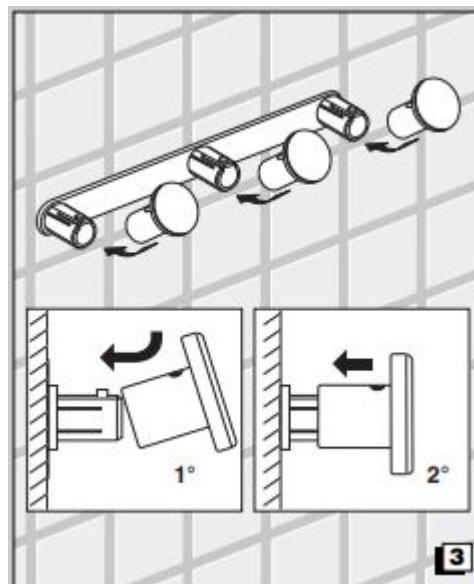

Installation Instructions

CLEANING

Quality, technological processes and materials are the features that determine the high standards of our accessories.

However, to avoid surface alterations, it is necessary to follow a few guidelines.

Clean all finishes exclusively with soap and water, and dry with a soft cloth.

Do not use coarse cloths, abrasive products, acids, ammonia products, caustic substances, bleach or solvents.

In case of contact with these substances, rinse surfaces immediately and wipe dry.

Remember that even fumes can damage metal.

Wash accessories next to the toilet bowl at regular intervals to avoid corrosion.

Collection
Hotellerie

Model |
Hotellerie AV120C

Dimensions Metric

1 inch = 2.54 cm
1 inch = 25.4 mm

WS®
BATH
COLLECTIONS

1051 Lea Drive - Collegeville, PA 19426
Tel. 215 513 9400 - Fax 610 831 0215

www.ws bathcollections.com - info@ws bathcollections.com