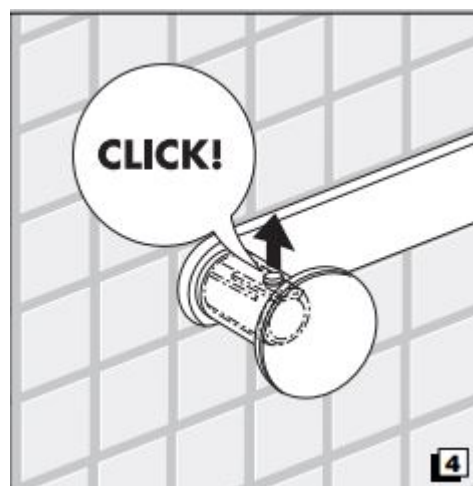

Installation Instructions

CLEANING

Quality, technological processes and materials are the features that determine the high standards of our accessories.

However, to avoid surface alterations, it is necessary to follow a few guidelines.

Remember that even fumes can damage metal.

Wash accessories next to the toilet bowl at regular intervals to avoid corrosion.

Collection
Hotellerie

Model |
Hotellerie AV120C

Dimensions Metric

1 inch = 2.54 cm
1 inch = 25.4 mm