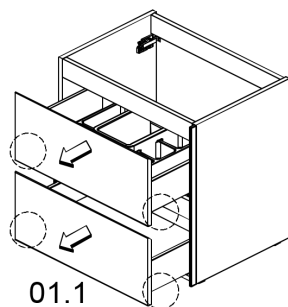

80cm; 31 1/2"

100cm; 39 3/8"

## 01.

01.2

01.3

Collection  
Installation  
Instructions

Model |  
Belle

Dimensions Metric  
1 inch = 2.54 cm  
1 inch = 25.4 mm

**WS**<sup>®</sup>  
BATH  
COLLECTIONS

1051 Lea Drive - Collegeville, PA 19426  
Tel. 215 513 9400 - Fax 610 831 0215  
[www.ws bathcollections.com](http://www.ws bathcollections.com) - [info@ws bathcollections.com](mailto:info@ws bathcollections.com)

02.

03.

Collection  
Installation  
Instructions

Model |  
Belle

Dimensions Metric  
1 inch = 2.54 cm  
1 inch = 25.4 mm

**WS**<sup>®</sup>  
BATH  
COLLECTIONS

1051 Lea Drive - Collegeville, PA 19426  
Tel. 215 513 9400 - Fax 610 831 0215  
[www.ws bathcollections.com](http://www.ws bathcollections.com) - [info@ws bathcollections.com](mailto:info@ws bathcollections.com)

## 05.

Collection  
Installation  
Instructions

Model |  
Belle

Dimensions Metric  
1 inch = 2.54 cm  
1 inch = 25.4 mm

**WS**®  
BATH  
COLLECTIONS

1051 Lea Drive - Collegeville, PA 19426  
Tel. 215 513 9400 - Fax 610 831 0215  
[www.ws bathcollections.com](http://www.ws bathcollections.com) - [info@ws bathcollections.com](mailto:info@ws bathcollections.com)