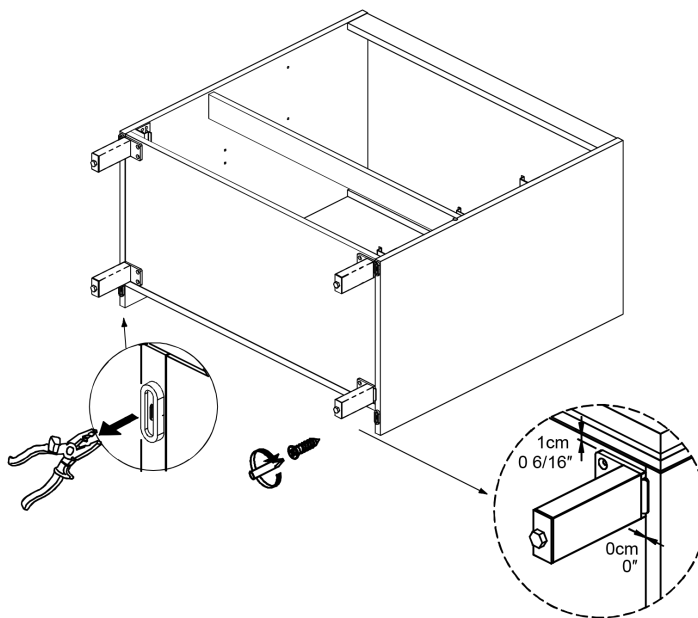

80cm; 31 1/2"

100cm; 39 3/8"

## 01.

01.2

01.3

Collection  
Installation  
Instructions

Model |  
Belle

Dimensions Metric  
1 inch = 2.54 cm  
1 inch = 25.4 mm

**WS**<sup>®</sup>  
BATH  
COLLECTIONS

1051 Lea Drive - Collegeville, PA 19426  
Tel. 215 513 9400 - Fax 610 831 0215  
[www.ws bathcollections.com](http://www.ws bathcollections.com) - [info@ws bathcollections.com](mailto:info@ws bathcollections.com)

02.

03.

Collection  
Installation  
Instructions

Model |  
Belle

Dimensions Metric  
1 inch = 2.54 cm  
1 inch = 25.4 mm

**WS**<sup>®</sup>  
BATH  
COLLECTIONS

1051 Lea Drive - Collegeville, PA 19426  
Tel. 215 513 9400 - Fax 610 831 0215  
[www.ws bathcollections.com](http://www.ws bathcollections.com) - [info@ws bathcollections.com](mailto:info@ws bathcollections.com)

## 05.

Collection  
Installation  
Instructions

Model |  
Belle

Dimensions Metric  
1 inch = 2.54 cm  
1 inch = 25.4 mm

**WS**®  
BATH  
COLLECTIONS

1051 Lea Drive - Collegeville, PA 19426  
Tel. 215 513 9400 - Fax 610 831 0215  
[www.ws bathcollections.com](http://www.ws bathcollections.com) - [info@ws bathcollections.com](mailto:info@ws bathcollections.com)