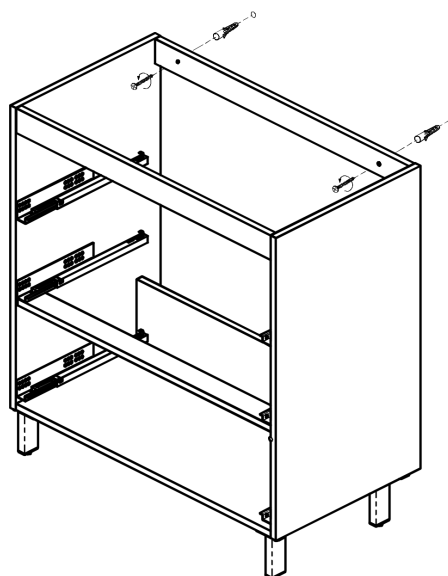

80cm; 31 1/2"

100cm; 39 3/8"

## 01.

01.2

01.3

Collection  
Installation  
Instructions

Model |  
Belle

Dimensions Metric  
1 inch = 2.54 cm  
1 inch = 25.4 mm

**WS**<sup>®</sup>  
BATH  
COLLECTIONS

1051 Lea Drive - Collegeville, PA 19426  
Tel. 215 513 9400 - Fax 610 831 0215  
[www.ws bathcollections.com](http://www.ws bathcollections.com) - [info@ws bathcollections.com](mailto:info@ws bathcollections.com)

02.

03.

Collection  
Installation  
Instructions

Model |  
Belle

Dimensions Metric  
1 inch = 2.54 cm  
1 inch = 25.4 mm

**WS**<sup>®</sup>  
BATH  
COLLECTIONS

1051 Lea Drive - Collegeville, PA 19426  
Tel. 215 513 9400 - Fax 610 831 0215  
[www.ws bathcollections.com](http://www.ws bathcollections.com) - [info@ws bathcollections.com](mailto:info@ws bathcollections.com)

## 05.

Collection  
Installation  
Instructions

Model |  
Belle

Dimensions Metric  
1 inch = 2.54 cm  
1 inch = 25.4 mm

**WS**®  
BATH  
COLLECTIONS

1051 Lea Drive - Collegeville, PA 19426  
Tel. 215 513 9400 - Fax 610 831 0215  
[www.ws bathcollections.com](http://www.ws bathcollections.com) - [info@ws bathcollections.com](mailto:info@ws bathcollections.com)