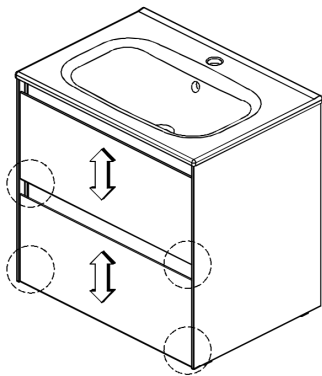

## 01.

01.2

01.3

Collection  
Installation  
Instructions

Model |  
Belle

Dimensions Metric  
1 inch = 2.54 cm  
1 inch = 25.4 mm

**WS**<sup>®</sup>  
BATH  
COLLECTIONS

1051 Lea Drive - Collegeville, PA 19426  
Tel. 215 513 9400 - Fax 610 831 0215  
[www.ws bathcollections.com](http://www.ws bathcollections.com) - [info@ws bathcollections.com](mailto:info@ws bathcollections.com)

02.

03.

Collection  
Installation  
Instructions

Model |  
Belle

Dimensions Metric  
1 inch = 2.54 cm  
1 inch = 25.4 mm

**WS**<sup>®</sup>  
BATH  
COLLECTIONS

1051 Lea Drive - Collegeville, PA 19426  
Tel. 215 513 9400 - Fax 610 831 0215  
[www.ws bathcollections.com](http://www.ws bathcollections.com) - [info@ws bathcollections.com](mailto:info@ws bathcollections.com)

## 05.

Collection  
Installation  
Instructions

Model |  
Belle

Dimensions Metric  
1 inch = 2.54 cm  
1 inch = 25.4 mm

**WS**®  
BATH  
COLLECTIONS

1051 Lea Drive - Collegeville, PA 19426  
Tel. 215 513 9400 - Fax 610 831 0215  
[www.ws bathcollections.com](http://www.ws bathcollections.com) - [info@ws bathcollections.com](mailto:info@ws bathcollections.com)

06.

Collection  
Installation  
Instructions

Model |  
Belle

Dimensions Metric  
*1 inch = 2.54 cm*  
*1 inch = 25.4 mm*

**WS**<sup>®</sup>  
BATH  
COLLECTIONS

1051 Lea Drive - Collegeville, PA 19426  
Tel. 215 513 9400 - Fax 610 831 0215  
[www.ws bathcollections.com](http://www.ws bathcollections.com) - [info@ws bathcollections.com](mailto:info@ws bathcollections.com)