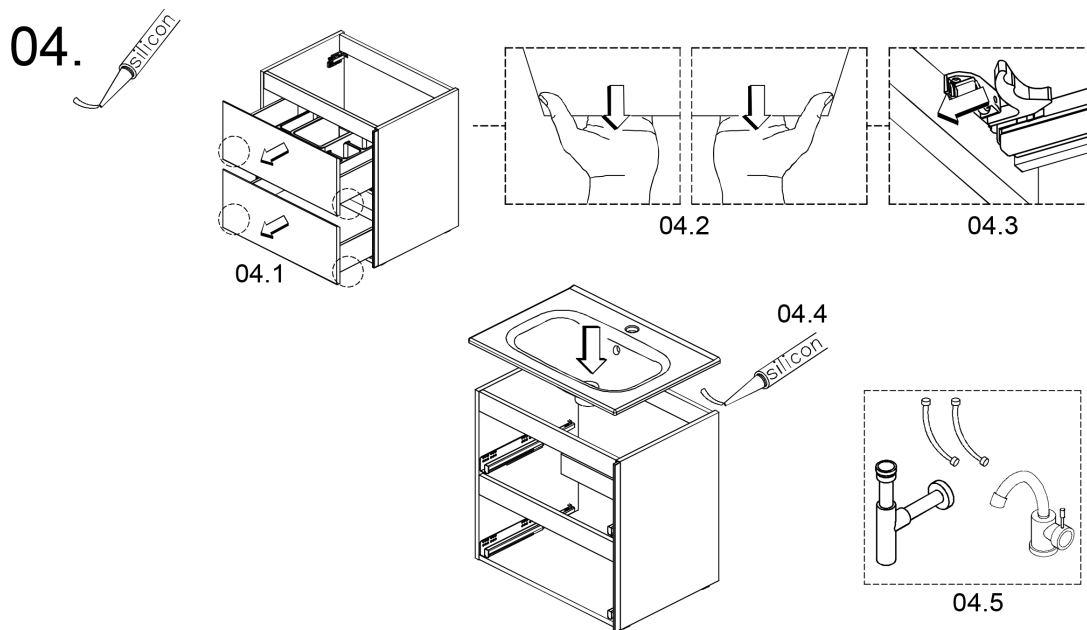

## 01.

01.2

01.3

Collection  
Installation  
Instructions

Model |  
Belle

Dimensions Metric  
1 inch = 2.54 cm  
1 inch = 25.4 mm

**WS**<sup>®</sup>  
BATH  
COLLECTIONS

1051 Lea Drive - Collegeville, PA 19426  
Tel. 215 513 9400 - Fax 610 831 0215  
[www.ws bathcollections.com](http://www.ws bathcollections.com) - [info@ws bathcollections.com](mailto:info@ws bathcollections.com)

02.

03.

Collection  
Installation  
Instructions

Model |  
Belle

Dimensions Metric  
1 inch = 2.54 cm  
1 inch = 25.4 mm

**WS**<sup>®</sup>  
BATH  
COLLECTIONS

1051 Lea Drive - Collegeville, PA 19426  
Tel. 215 513 9400 - Fax 610 831 0215  
[www.ws bathcollections.com](http://www.ws bathcollections.com) - [info@ws bathcollections.com](mailto:info@ws bathcollections.com)

## 05.

Collection  
Installation  
Instructions

Model |  
Belle

Dimensions Metric  
1 inch = 2.54 cm  
1 inch = 25.4 mm

**WS**®  
BATH  
COLLECTIONS

1051 Lea Drive - Collegeville, PA 19426  
Tel. 215 513 9400 - Fax 610 831 0215  
[www.ws bathcollections.com](http://www.ws bathcollections.com) - [info@ws bathcollections.com](mailto:info@ws bathcollections.com)

06.

Collection  
Installation  
Instructions

Model |  
Belle

Dimensions Metric  
*1 inch = 2.54 cm*  
*1 inch = 25.4 mm*

**WS**<sup>®</sup>  
BATH  
COLLECTIONS

1051 Lea Drive - Collegeville, PA 19426  
Tel. 215 513 9400 - Fax 610 831 0215  
[www.ws bathcollections.com](http://www.ws bathcollections.com) - [info@ws bathcollections.com](mailto:info@ws bathcollections.com)