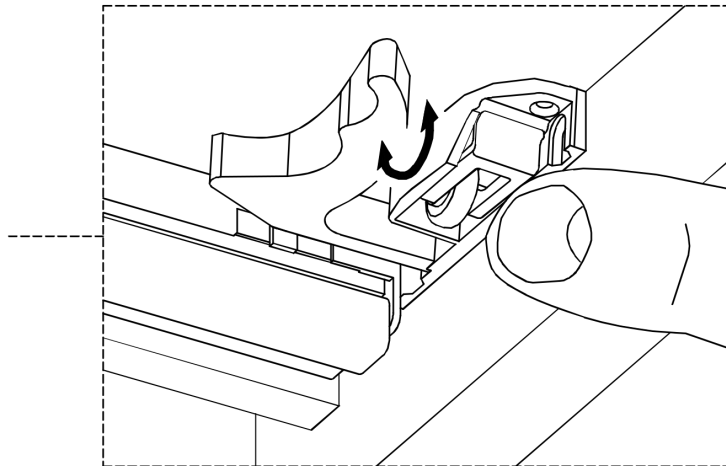

02.

03.

Collection  
Installation  
Instructions

Model |  
Belle

Dimensions Metric  
1 inch = 2.54 cm  
1 inch = 25.4 mm

**WS**<sup>®</sup>  
BATH  
COLLECTIONS

1051 Lea Drive - Collegeville, PA 19426  
Tel. 215 513 9400 - Fax 610 831 0215  
[www.ws bathcollections.com](http://www.ws bathcollections.com) - [info@ws bathcollections.com](mailto:info@ws bathcollections.com)

## 05.

Collection  
Installation  
Instructions

Model |  
Belle

Dimensions Metric  
1 inch = 2.54 cm  
1 inch = 25.4 mm

**WS**®  
BATH  
COLLECTIONS

1051 Lea Drive - Collegeville, PA 19426  
Tel. 215 513 9400 - Fax 610 831 0215  
[www.ws bathcollections.com](http://www.ws bathcollections.com) - [info@ws bathcollections.com](mailto:info@ws bathcollections.com)

06.

Collection  
Installation  
Instructions

Model |  
Belle

Dimensions Metric  
*1 inch = 2.54 cm*  
*1 inch = 25.4 mm*

**WS**<sup>®</sup>  
BATH  
COLLECTIONS

1051 Lea Drive - Collegeville, PA 19426  
Tel. 215 513 9400 - Fax 610 831 0215  
[www.ws bathcollections.com](http://www.ws bathcollections.com) - [info@ws bathcollections.com](mailto:info@ws bathcollections.com)