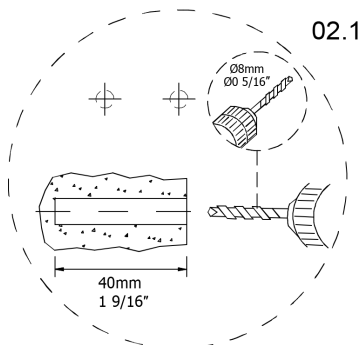

02.

BO-719

03.

03.2
± 1cm
± 0 6/16"

04.

Collection
Installation
Instructions

Model |
Collection Forma

Dimensions Metric
1 inch = 2.54 cm
1 inch = 25.4 mm

WS®
BATH
COLLECTIONS

1051 Lea Drive - Collegeville, PA 19426
Tel. 215 513 9400 - Fax 610 831 0215
www.ws bathcollections.com - info@ws bathcollections.com