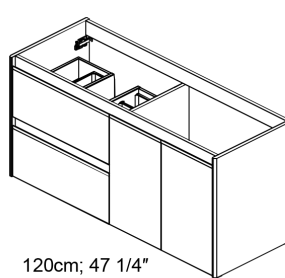

If you have any questions or need any additional help please do not hesitate to contact us.

**Installation
Instructions**

**Model |
Collection Forma**

Dimensions Metric

*1 inch = 2.54 cm
1 inch = 25.4 mm*

1051 Lea Drive - Collegeville, PA 19426
Tel. 215 513 9400 - Fax 610 831 0215
www.ws bathcollections.com - info@ws bathcollections.com

Installation Instructions - Collection Forma

60cm; 23 5/8"
80cm; 31 1/2"
100cm; 39 3/8"

90cm; 35 7/16"

120cm; 47 1/4"

120cm; 47 1/4"

60cm; 23 5/8"
80cm; 31 1/2"
100cm; 39 3/8"

BO-719

90cm; 35 7/16"

120cm; 47 1/4"

BO-719

120cm; 47 1/4"

BO-719

01.

Collection
Installation
Instructions

Model |
Collection Forma

Dimensions Metric
1 inch = 2.54 cm
1 inch = 25.4 mm

WS®
BATH
COLLECTIONS

1051 Lea Drive - Collegeville, PA 19426
Tel. 215 513 9400 - Fax 610 831 0215
www.wsbatchcollections.com - info@wsbatchcollections.com