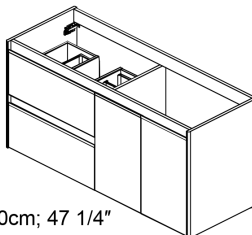

Collection
Installation
Instructions

Model |
Collection Forma

Dimensions Metric
1 inch = 2.54 cm
1 inch = 25.4 mm

WS[®]
BATH
COLLECTIONS

1051 Lea Drive - Collegeville, PA 19426
Tel. 215 513 9400 - Fax 610 831 0215
www.ws bathcollections.com - info@ws bathcollections.com

05.

06.

Collection
Installation
Instructions

Model |
Collection Forma

Dimensions Metric
1 inch = 2.54 cm
1 inch = 25.4 mm

WS[®]
BATH
COLLECTIONS

1051 Lea Drive - Collegeville, PA 19426
Tel. 215 513 9400 - Fax 610 831 0215
www.ws bathcollections.com - info@ws bathcollections.com

07.

90cm; 35 7/16"

120cm; 47 1/4"

Collection
Installation
Instructions

Model |
Collection Forma

Dimensions Metric
1 inch = 2.54 cm
1 inch = 25.4 mm

WS BATH
COLLECTIONS

1051 Lea Drive - Collegeville, PA 19426
Tel. 215 513 9400 - Fax 610 831 0215
www.ws bathcollections.com - info@ws bathcollections.com

Model |
Collection Forma

Dimensions Metric
1 inch = 2.54 cm
1 inch = 25.4 mm

WS[®]
BATH
COLLECTIONS

1051 Lea Drive - Collegeville, PA 19426
Tel. 215 513 9400 - Fax 610 831 0215
www.wsbathcollections.com - info@wsbathcollections.com