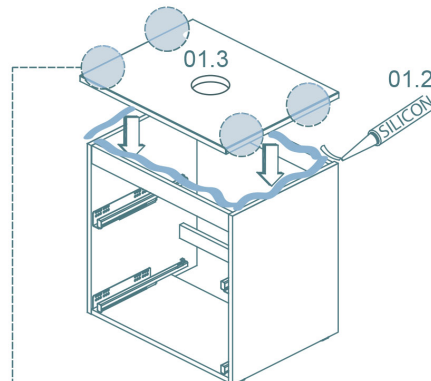

07.

90cm; 35 7/16"

120cm; 47 1/4"

Collection
Installation
Instructions

Model |
Collection Forma

Dimensions Metric
1 inch = 2.54 cm
1 inch = 25.4 mm

WS BATH
COLLECTIONS

1051 Lea Drive - Collegeville, PA 19426
Tel. 215 513 9400 - Fax 610 831 0215
www.ws bathcollections.com - info@ws bathcollections.com

60
23 5/8"

80
31 1/2"

100
39 3/8"

120
47 1/4"

140
55 1/8"

160
62 16/16"

01.

Collection
Installation
Instructions

Model |
Collection Forma

Dimensions Metric
1 inch = 2.54 cm
1 inch = 25.4 mm

WS[®]
BATH
COLLECTIONS

1051 Lea Drive - Collegeville, PA 19426
Tel. 215 513 9400 - Fax 610 831 0215
www.wsbathcollections.com - info@wsbathcollections.com

Collection
Installation
Instructions

Model |
Collection Forma

Dimensions Metric
1 inch = 2.54 cm
1 inch = 25.4 mm

WS[®]
BATH
COLLECTIONS

1051 Lea Drive - Colleagueville, PA 19426
Tel. 215 513 9400 - Fax 610 831 0215
www.wsbathcollections.com - info@wsbathcollections.com