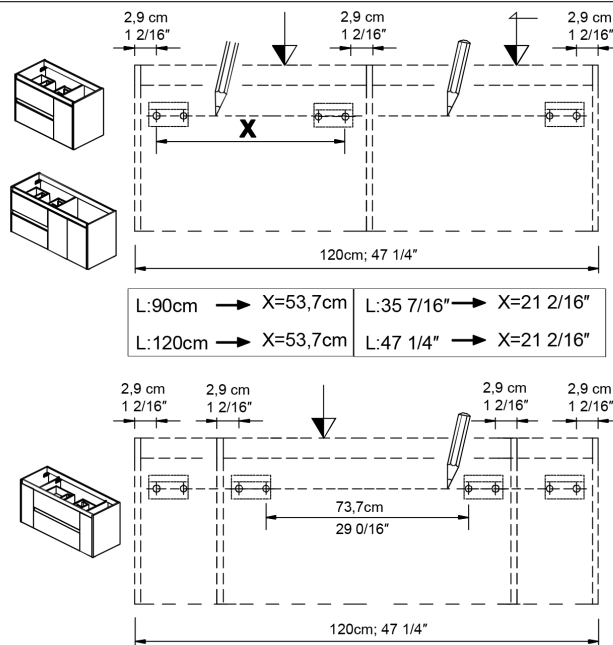

90cm; 35 7/16"

120cm; 47 1/4"

120cm; 47 1/4"

60cm; 23 5/8"
80cm; 31 1/2"
100cm; 39 3/8"

BO-719

90cm; 35 7/16"

120cm; 47 1/4"

BO-719

120cm; 47 1/4"

BO-719

01.

Collection
Installation
Instructions

Model |
Collection Forma

Dimensions Metric
1 inch = 2.54 cm
1 inch = 25.4 mm

WS®
BATH
COLLECTIONS

1051 Lea Drive - Collegeville, PA 19426
Tel. 215 513 9400 - Fax 610 831 0215
www.wsbatchcollections.com - info@wsbatchcollections.com

Collection
Installation
Instructions

Model |
Collection Forma

Dimensions Metric
1 inch = 2.54 cm
1 inch = 25.4 mm

WS[®]
BATH
COLLECTIONS

1051 Lea Drive - Collegeville, PA 19426
Tel. 215 513 9400 - Fax 610 831 0215
www.ws bathcollections.com - info@ws bathcollections.com

07.

90cm; 35 7/16"

120cm; 47 1/4"

Collection
Installation
Instructions

Model |
Collection Forma

Dimensions Metric
1 inch = 2.54 cm
1 inch = 25.4 mm

WS BATH
COLLECTIONS

1051 Lea Drive - Collegeville, PA 19426
Tel. 215 513 9400 - Fax 610 831 0215
www.ws bathcollections.com - info@ws bathcollections.com