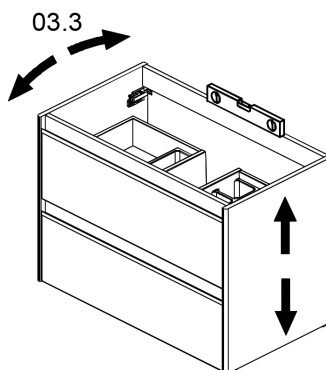

03.3

03.2
± 1cm
± 0 6/16"