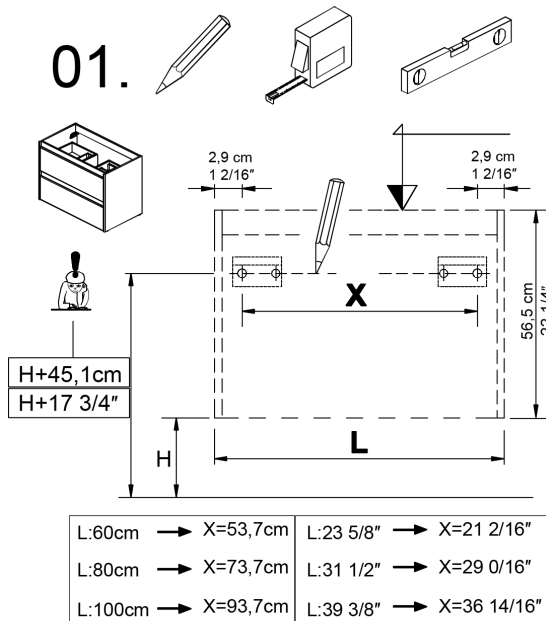

If you have any questions or need any additional help please do not hesitate to contact us.

**Installation
Instructions**

**Model |
Collection Forma**

Dimensions Metric

*1 inch = 2.54 cm
1 inch = 25.4 mm*

90cm; 35 7/16"

120cm; 47 1/4"

120cm; 47 1/4"

60cm; 23 5/8"
80cm; 31 1/2"
100cm; 39 3/8"

BO-719

90cm; 35 7/16"

120cm; 47 1/4"

BO-719

120cm; 47 1/4"

BO-719

01.

Collection
Installation
Instructions

Model |
Collection Forma

Dimensions Metric
1 inch = 2.54 cm
1 inch = 25.4 mm

WS®
BATH
COLLECTIONS

1051 Lea Drive - Collegeville, PA 19426
Tel. 215 513 9400 - Fax 610 831 0215
www.wsbatchcollections.com - info@wsbatchcollections.com

07.

90cm; 35 7/16"

120cm; 47 1/4"

Collection
Installation
Instructions

Model |
Collection Forma

Dimensions Metric
1 inch = 2.54 cm
1 inch = 25.4 mm

WS BATH
COLLECTIONS

1051 Lea Drive - Collegeville, PA 19426
Tel. 215 513 9400 - Fax 610 831 0215
www.ws bathcollections.com - info@ws bathcollections.com