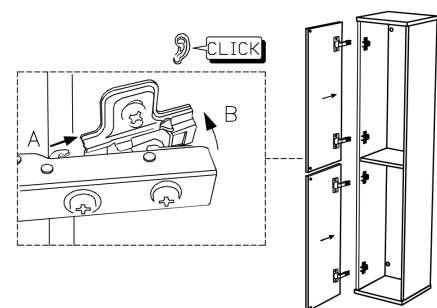

Collection
Installation
Instructions

Model |
Collection Forma

Dimensions Metric
1 inch = 2.54 cm
1 inch = 25.4 mm

WS[®]
BATH
COLLECTIONS

1051 Lea Drive - Collegeville, PA 19426
Tel. 215 513 9400 - Fax 610 831 0215
www.ws bathcollections.com - info@ws bathcollections.com

05.

06.

Collection
Installation
Instructions

Model |
Collection Forma

Dimensions Metric
1 inch = 2.54 cm
1 inch = 25.4 mm

WS[®]
BATH
COLLECTIONS

1051 Lea Drive - Collegeville, PA 19426
Tel. 215 513 9400 - Fax 610 831 0215
www.ws bathcollections.com - info@ws bathcollections.com

07.

90cm; 35 7/16"

120cm; 47 1/4"

Collection
Installation
Instructions

Model |
Collection Forma

Dimensions Metric
1 inch = 2.54 cm
1 inch = 25.4 mm

WS BATH
COLLECTIONS

1051 Lea Drive - Collegeville, PA 19426
Tel. 215 513 9400 - Fax 610 831 0215
www.ws bathcollections.com - info@ws bathcollections.com