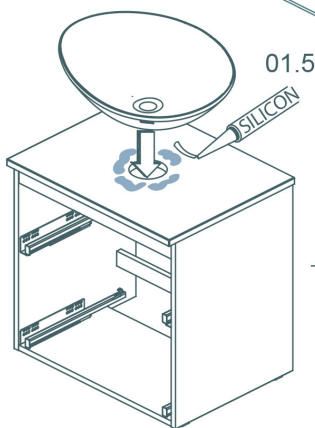

07.

90cm; 35 7/16"

120cm; 47 1/4"

Collection
Installation
Instructions

Model |
Collection Forma

Dimensions Metric
1 inch = 2.54 cm
1 inch = 25.4 mm

WS BATH
COLLECTIONS

1051 Lea Drive - Collegeville, PA 19426
Tel. 215 513 9400 - Fax 610 831 0215
www.ws bathcollections.com - info@ws bathcollections.com

60
23 5/8"

80
31 1/2"

100
39 3/8"

120
47 1/4"

140
55 1/8"

160
62 16/16"

01.

Collection
Installation
Instructions

Model |
Collection Forma

Dimensions Metric
1 inch = 2.54 cm
1 inch = 25.4 mm

WS[®]
BATH
COLLECTIONS

1051 Lea Drive - Collegeville, PA 19426
Tel. 215 513 9400 - Fax 610 831 0215
www.wsbathcollections.com - info@wsbathcollections.com

Collection
Installation
Instructions

Model |
Collection Forma

Dimensions Metric
1 inch = 2.54 cm
1 inch = 25.4 mm

WS[®]
BATH
COLLECTIONS

1051 Lea Drive - Colleagueville, PA 19426
Tel. 215 513 9400 - Fax 610 831 0215
www.wsbathcollections.com - info@wsbathcollections.com