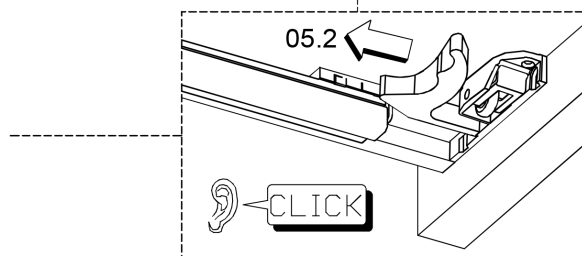

Collection
Installation
Instructions

Model |
Collection Forma

Dimensions Metric
1 inch = 2.54 cm
1 inch = 25.4 mm

WS[®]
BATH
COLLECTIONS

1051 Lea Drive - Collegeville, PA 19426
Tel. 215 513 9400 - Fax 610 831 0215
www.ws bathcollections.com - info@ws bathcollections.com

05.

06.

Collection
Installation
Instructions

Model |
Collection Forma

Dimensions Metric
1 inch = 2.54 cm
1 inch = 25.4 mm

WS[®]
BATH
COLLECTIONS

1051 Lea Drive - Collegeville, PA 19426
Tel. 215 513 9400 - Fax 610 831 0215
www.ws bathcollections.com - info@ws bathcollections.com

07.

90cm; 35 7/16"

120cm; 47 1/4"

Collection
Installation
Instructions

Model |
Collection Forma

Dimensions Metric
1 inch = 2.54 cm
1 inch = 25.4 mm

WS BATH
COLLECTIONS

1051 Lea Drive - Collegeville, PA 19426
Tel. 215 513 9400 - Fax 610 831 0215
www.ws bathcollections.com - info@ws bathcollections.com