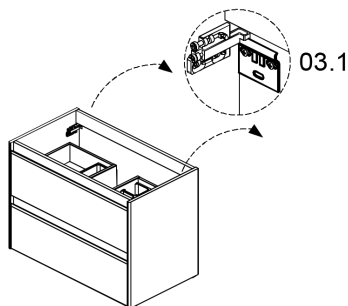

02.

BO-719

03.

03.1

03.2
± 1cm
± 0 6/16"

04.

Collection
Installation
Instructions

Model |
Collection Forma

Dimensions Metric
1 inch = 2.54 cm
1 inch = 25.4 mm

WS®
BATH
COLLECTIONS

1051 Lea Drive - Collegeville, PA 19426
Tel. 215 513 9400 - Fax 610 831 0215
www.ws bathcollections.com - info@ws bathcollections.com