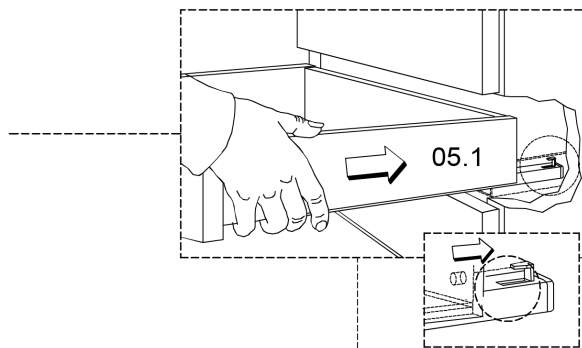

Collection
Installation
Instructions

Model |
Collection Forma

Dimensions Metric
1 inch = 2.54 cm
1 inch = 25.4 mm

WS[®]
BATH
COLLECTIONS

1051 Lea Drive - Collegeville, PA 19426
Tel. 215 513 9400 - Fax 610 831 0215
www.ws bathcollections.com - info@ws bathcollections.com

05.

06.

Collection
Installation
Instructions

Model |
Collection Forma

Dimensions Metric
1 inch = 2.54 cm
1 inch = 25.4 mm

WS[®]
BATH
COLLECTIONS

1051 Lea Drive - Collegeville, PA 19426
Tel. 215 513 9400 - Fax 610 831 0215
www.ws bathcollections.com - info@ws bathcollections.com

07.

90cm; 35 7/16"

120cm; 47 1/4"

Collection
Installation
Instructions

Model |
Collection Forma

Dimensions Metric
1 inch = 2.54 cm
1 inch = 25.4 mm

WS BATH
COLLECTIONS

1051 Lea Drive - Collegeville, PA 19426
Tel. 215 513 9400 - Fax 610 831 0215
www.ws bathcollections.com - info@ws bathcollections.com