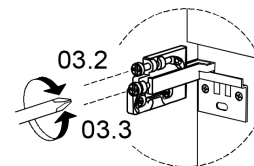

03.2

03.3

03.2
± 1cm
± 0 6/16"