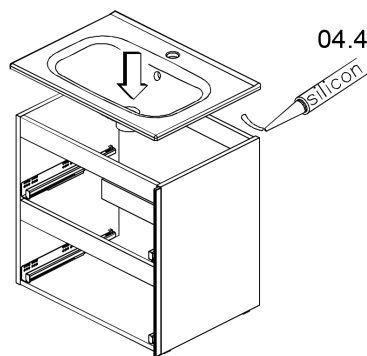

04.4

Collection
Installation
Instructions

Model |
Collection Forma

Dimensions Metric
1 inch = 2.54 cm
1 inch = 25.4 mm

WS®
BATH
COLLECTIONS

1051 Lea Drive - Collegeville, PA 19426
Tel. 215 513 9400 - Fax 610 831 0215
www.ws bathcollections.com - info@ws bathcollections.com