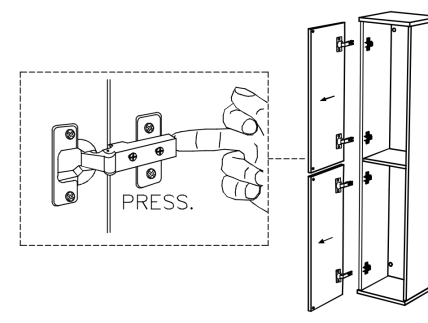

Collection
Installation
Instructions

Model |
Collection Forma

Dimensions Metric
1 inch = 2.54 cm
1 inch = 25.4 mm

WS[®]
BATH
COLLECTIONS

1051 Lea Drive - Collegeville, PA 19426
Tel. 215 513 9400 - Fax 610 831 0215
www.ws bathcollections.com - info@ws bathcollections.com

05.

06.

Collection
Installation
Instructions

Model |
Collection Forma

Dimensions Metric
1 inch = 2.54 cm
1 inch = 25.4 mm

WS[®]
BATH
COLLECTIONS

1051 Lea Drive - Collegeville, PA 19426
Tel. 215 513 9400 - Fax 610 831 0215
www.ws bathcollections.com - info@ws bathcollections.com

07.

90cm; 35 7/16"

120cm; 47 1/4"

Collection
Installation
Instructions

Model |
Collection Forma

Dimensions Metric
1 inch = 2.54 cm
1 inch = 25.4 mm

WS BATH
COLLECTIONS

1051 Lea Drive - Collegeville, PA 19426
Tel. 215 513 9400 - Fax 610 831 0215
www.ws bathcollections.com - info@ws bathcollections.com