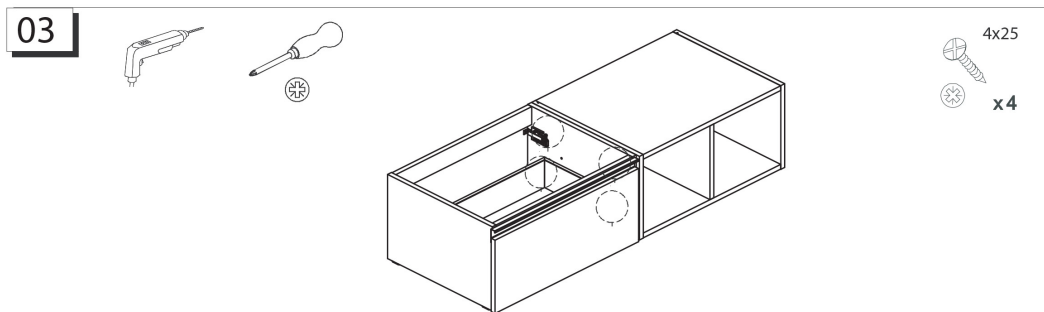

05.

06.

Collection
Installation
Instructions

Model |
Collection Forma

Dimensions Metric
1 inch = 2.54 cm
1 inch = 25.4 mm

WS[®]
BATH
COLLECTIONS

1051 Lea Drive - Collegeville, PA 19426
Tel. 215 513 9400 - Fax 610 831 0215
www.ws bathcollections.com - info@ws bathcollections.com

07.

90cm; 35 7/16"

120cm; 47 1/4"

Collection
Installation
Instructions

Model |
Collection Forma

Dimensions Metric
1 inch = 2.54 cm
1 inch = 25.4 mm

WS BATH
COLLECTIONS

1051 Lea Drive - Collegeville, PA 19426
Tel. 215 513 9400 - Fax 610 831 0215
www.ws bathcollections.com - info@ws bathcollections.com

60
23 5/8"

80
31 1/2"

100
39 3/8"

120
47 1/4"

140
55 1/8"

160
62 16/16"

01.

Collection
Installation
Instructions

Model |
Collection Forma

Dimensions Metric
1 inch = 2.54 cm
1 inch = 25.4 mm

WS[®]
BATH
COLLECTIONS

1051 Lea Drive - Collegeville, PA 19426
Tel. 215 513 9400 - Fax 610 831 0215
www.wsbathcollections.com - info@wsbathcollections.com