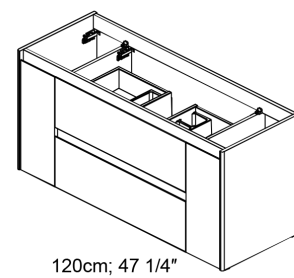

If you have any questions or need any additional help please do not hesitate to contact us.

**Installation
Instructions**

**Model |
Collection Forma**

Dimensions Metric

*1 inch = 2.54 cm
1 inch = 25.4 mm*

90cm; 35 7/16"

120cm; 47 1/4"

120cm; 47 1/4"

60cm; 23 5/8"
80cm; 31 1/2"
100cm; 39 3/8"

BO-719

90cm; 35 7/16"

120cm; 47 1/4"

BO-719

120cm; 47 1/4"

BO-719

01.

Collection
Installation
Instructions

Model |
Collection Forma

Dimensions Metric
1 inch = 2.54 cm
1 inch = 25.4 mm

WS®
BATH
COLLECTIONS

1051 Lea Drive - Collegeville, PA 19426
Tel. 215 513 9400 - Fax 610 831 0215
www.wsbatchcollections.com - info@wsbatchcollections.com

Collection
Installation
Instructions

Model |
Collection Forma

Dimensions Metric
1 inch = 2.54 cm
1 inch = 25.4 mm

WS[®]
BATH
COLLECTIONS

1051 Lea Drive - Collegeville, PA 19426
Tel. 215 513 9400 - Fax 610 831 0215
www.ws bathcollections.com - info@ws bathcollections.com