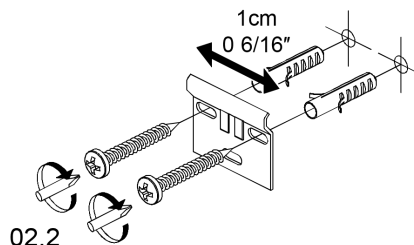

02.

BO-719

02.2

03.

03.2
± 1cm
± 0 6/16"

04.

Collection
Installation
Instructions

Model |
Collection Forma

Dimensions Metric
1 inch = 2.54 cm
1 inch = 25.4 mm

WS®
BATH
COLLECTIONS

1051 Lea Drive - Collegeville, PA 19426
Tel. 215 513 9400 - Fax 610 831 0215
www.ws bathcollections.com - info@ws bathcollections.com