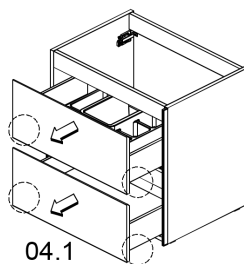

02.

BO-719

03.

03.2
± 1cm
± 0 6/16"

04.

04.1

Collection
Installation
Instructions

Model |
Collection Forma

Dimensions Metric
1 inch = 2.54 cm
1 inch = 25.4 mm

WS®
BATH
COLLECTIONS

1051 Lea Drive - Collegeville, PA 19426
Tel. 215 513 9400 - Fax 610 831 0215
www.ws bathcollections.com - info@ws bathcollections.com