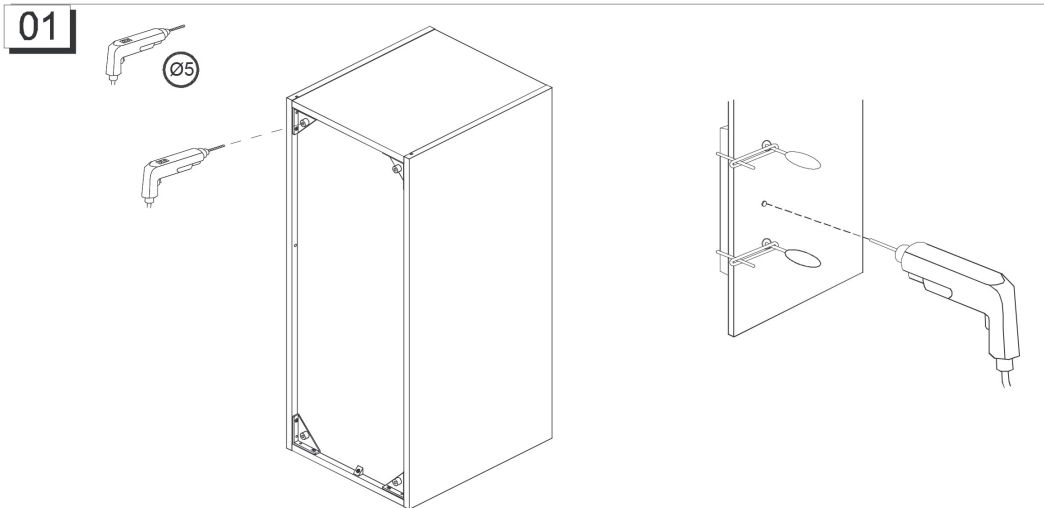

07.

90cm; 35 7/16"

120cm; 47 1/4"

Collection
Installation
Instructions

Model |
Collection Forma

Dimensions Metric
1 inch = 2.54 cm
1 inch = 25.4 mm

WS BATH
COLLECTIONS

1051 Lea Drive - Collegeville, PA 19426
Tel. 215 513 9400 - Fax 610 831 0215
www.ws bathcollections.com - info@ws bathcollections.com

60
23 5/8"

80
31 1/2"

100
39 3/8"

120
47 1/4"

140
55 1/8"

160
62 16/16"

01.

Collection
Installation
Instructions

Model |
Collection Forma

Dimensions Metric
1 inch = 2.54 cm
1 inch = 25.4 mm

WS[®]
BATH
COLLECTIONS

1051 Lea Drive - Collegeville, PA 19426
Tel. 215 513 9400 - Fax 610 831 0215
www.wsbathcollections.com - info@wsbathcollections.com