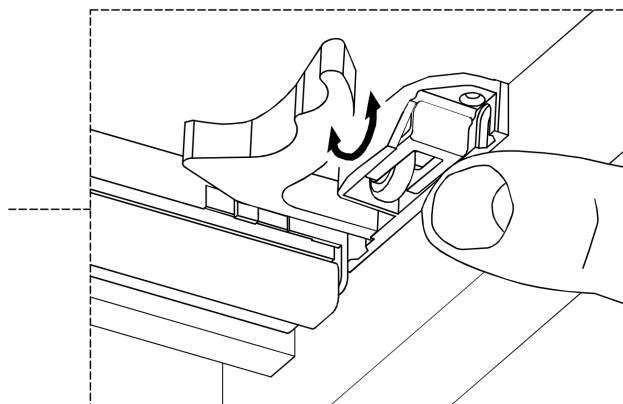

Collection
Installation
Instructions

Model |
Collection Forma

Dimensions Metric
1 inch = 2.54 cm
1 inch = 25.4 mm

WS[®]
BATH
COLLECTIONS

1051 Lea Drive - Collegeville, PA 19426
Tel. 215 513 9400 - Fax 610 831 0215
www.ws bathcollections.com - info@ws bathcollections.com

05.

06.

Collection
Installation
Instructions

Model |
Collection Forma

Dimensions Metric
1 inch = 2.54 cm
1 inch = 25.4 mm

WS[®]
BATH
COLLECTIONS

1051 Lea Drive - Collegeville, PA 19426
Tel. 215 513 9400 - Fax 610 831 0215
www.ws bathcollections.com - info@ws bathcollections.com

07.

90cm; 35 7/16"

120cm; 47 1/4"

Collection
Installation
Instructions

Model |
Collection Forma

Dimensions Metric
1 inch = 2.54 cm
1 inch = 25.4 mm

WS BATH
COLLECTIONS

1051 Lea Drive - Collegeville, PA 19426
Tel. 215 513 9400 - Fax 610 831 0215
www.ws bathcollections.com - info@ws bathcollections.com