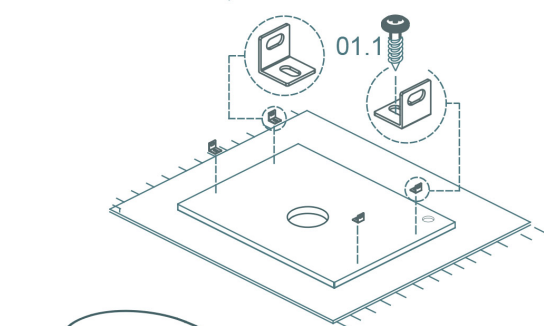

60
23 5/8"

80
31 1/2"

100
39 3/8"

120
47 1/4"

140
55 1/8"

160
62 16/16"

01.

Collection
Installation
Instructions

Model |
Collection Forma

Dimensions Metric
1 inch = 2.54 cm
1 inch = 25.4 mm

WS[®]
BATH
COLLECTIONS

1051 Lea Drive - Collegeville, PA 19426
Tel. 215 513 9400 - Fax 610 831 0215
www.wsbathcollections.com - info@wsbathcollections.com