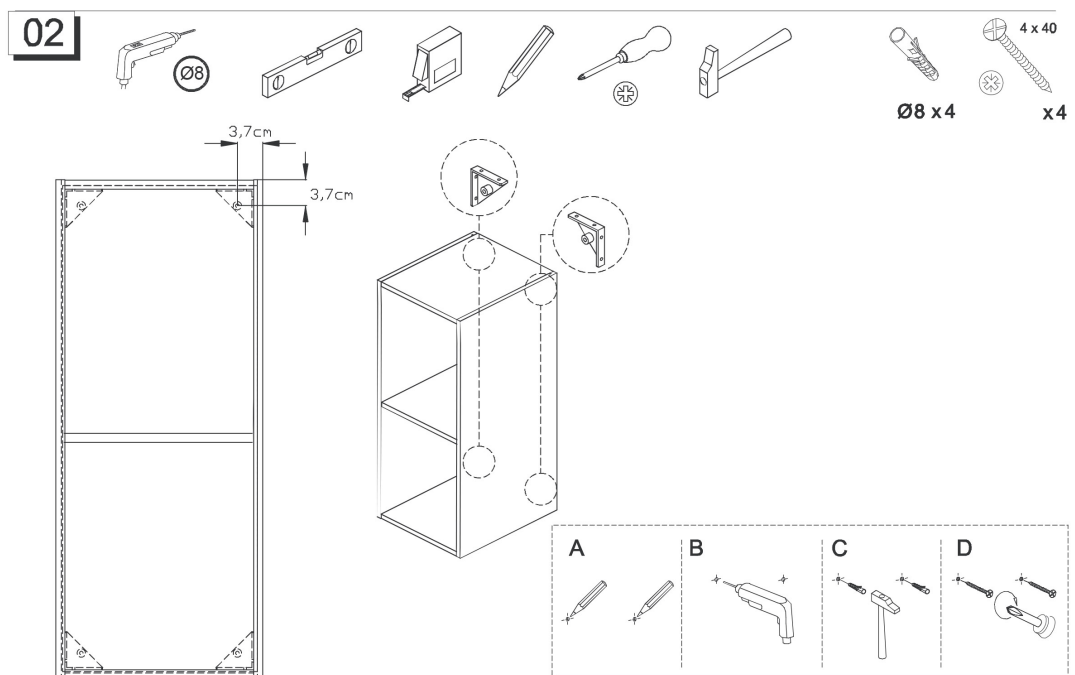

07.

90cm; 35 7/16"

120cm; 47 1/4"

Collection
Installation
Instructions

Model |
Collection Forma

Dimensions Metric
1 inch = 2.54 cm
1 inch = 25.4 mm

WS BATH
COLLECTIONS

1051 Lea Drive - Collegeville, PA 19426
Tel. 215 513 9400 - Fax 610 831 0215
www.ws bathcollections.com - info@ws bathcollections.com

60
23 5/8"

80
31 1/2"

100
39 3/8"

120
47 1/4"

140
55 1/8"

160
62 16/16"

01.

Collection
Installation
Instructions

Model |
Collection Forma

Dimensions Metric
1 inch = 2.54 cm
1 inch = 25.4 mm

WS[®]
BATH
COLLECTIONS

1051 Lea Drive - Collegeville, PA 19426
Tel. 215 513 9400 - Fax 610 831 0215
www.wsbathcollections.com - info@wsbathcollections.com

Collection
Installation
Instructions

Model |
Collection Forma

Dimensions Metric
1 inch = 2.54 cm
1 inch = 25.4 mm

WS[®]
BATH
COLLECTIONS

1051 Lea Drive - Colleagueville, PA 19426
Tel. 215 513 9400 - Fax 610 831 0215
www.wsbathcollections.com - info@wsbathcollections.com