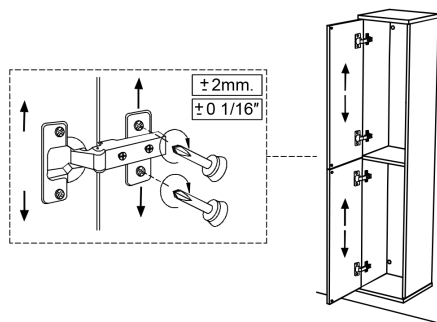

Collection
Installation
Instructions

Model |
Collection Forma

Dimensions Metric
1 inch = 2.54 cm
1 inch = 25.4 mm

WS[®]
BATH
COLLECTIONS

1051 Lea Drive - Collegeville, PA 19426
Tel. 215 513 9400 - Fax 610 831 0215
www.ws bathcollections.com - info@ws bathcollections.com

05.

06.

Collection
Installation
Instructions

Model |
Collection Forma

Dimensions Metric
1 inch = 2.54 cm
1 inch = 25.4 mm

WS[®]
BATH
COLLECTIONS

1051 Lea Drive - Collegeville, PA 19426
Tel. 215 513 9400 - Fax 610 831 0215
www.ws bathcollections.com - info@ws bathcollections.com

07.

90cm; 35 7/16"

120cm; 47 1/4"

Collection
Installation
Instructions

Model |
Collection Forma

Dimensions Metric
1 inch = 2.54 cm
1 inch = 25.4 mm

WS BATH
COLLECTIONS

1051 Lea Drive - Collegeville, PA 19426
Tel. 215 513 9400 - Fax 610 831 0215
www.ws bathcollections.com - info@ws bathcollections.com

Model |
Collection Forma

Dimensions Metric
1 inch = 2.54 cm
1 inch = 25.4 mm

WS[®]
BATH
COLLECTIONS

1051 Lea Drive - Collegeville, PA 19426
Tel. 215 513 9400 - Fax 610 831 0215
www.wsbathcollections.com - info@wsbathcollections.com