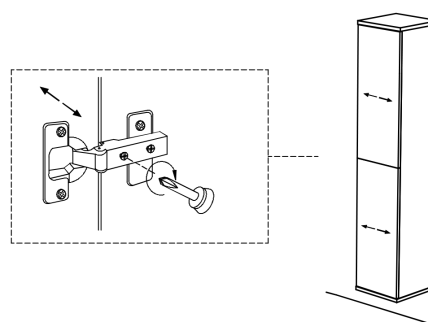

Collection
Installation
Instructions

Model |
Collection Forma

Dimensions Metric
1 inch = 2.54 cm
1 inch = 25.4 mm

WS[®]
BATH
COLLECTIONS

1051 Lea Drive - Collegeville, PA 19426
Tel. 215 513 9400 - Fax 610 831 0215
www.ws bathcollections.com - info@ws bathcollections.com

05.

06.

Collection
Installation
Instructions

Model |
Collection Forma

Dimensions Metric
1 inch = 2.54 cm
1 inch = 25.4 mm

WS[®]
BATH
COLLECTIONS

1051 Lea Drive - Collegeville, PA 19426
Tel. 215 513 9400 - Fax 610 831 0215
www.ws bathcollections.com - info@ws bathcollections.com

07.

90cm; 35 7/16"

120cm; 47 1/4"

Collection
Installation
Instructions

Model |
Collection Forma

Dimensions Metric
1 inch = 2.54 cm
1 inch = 25.4 mm

WS BATH
COLLECTIONS

1051 Lea Drive - Collegeville, PA 19426
Tel. 215 513 9400 - Fax 610 831 0215
www.ws bathcollections.com - info@ws bathcollections.com