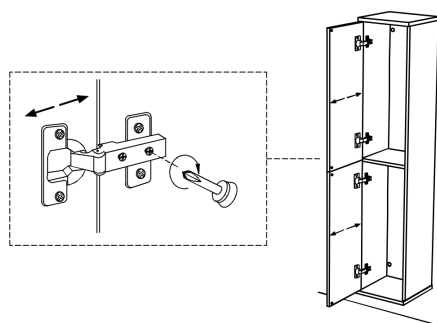

Collection
Installation
Instructions

Model |
Collection Forma

Dimensions Metric
1 inch = 2.54 cm
1 inch = 25.4 mm

WS[®]
BATH
COLLECTIONS

1051 Lea Drive - Collegeville, PA 19426
Tel. 215 513 9400 - Fax 610 831 0215
www.ws bathcollections.com - info@ws bathcollections.com

05.

06.

Collection
Installation
Instructions

Model |
Collection Forma

Dimensions Metric
1 inch = 2.54 cm
1 inch = 25.4 mm

WS[®]
BATH
COLLECTIONS

1051 Lea Drive - Collegeville, PA 19426
Tel. 215 513 9400 - Fax 610 831 0215
www.ws bathcollections.com - info@ws bathcollections.com

07.

90cm; 35 7/16"

120cm; 47 1/4"

Collection
Installation
Instructions

Model |
Collection Forma

Dimensions Metric
1 inch = 2.54 cm
1 inch = 25.4 mm

WS BATH
COLLECTIONS

1051 Lea Drive - Collegeville, PA 19426
Tel. 215 513 9400 - Fax 610 831 0215
www.ws bathcollections.com - info@ws bathcollections.com