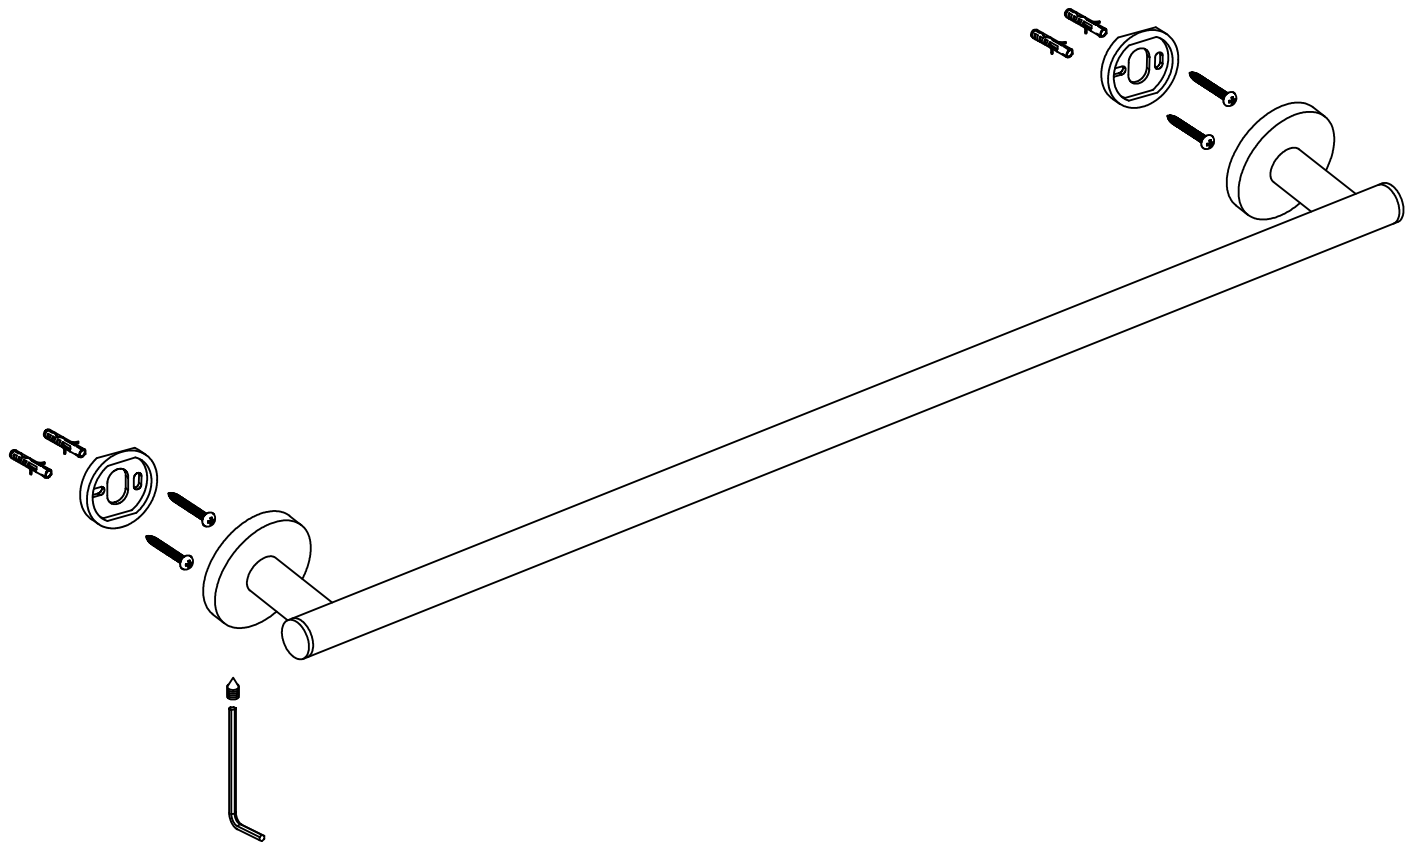

Installation Instructions

Collection
Norm

Model |
Norm WSBC 268610
Norm WSBC 268612

Dimensions Metric
1 inch = 2.54 cm
1 inch = 25.4 mm

WS[®]
BATH
COLLECTIONS

1051 Lea Drive - Collegeville, PA 19426
Tel. 215 513 9400 - Fax 610 831 0215
www.ws bathcollections.com - info@ws bathcollections.com