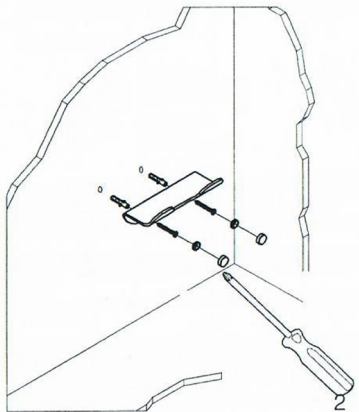

Installation Instructions

**Installation
Instructions**

**Model |
Rosa Accessories**

Dimensions Metric
1 inch = 2.54 cm
1 inch = 25.4 mm

**WS[®]
BATH
COLLECTIONS**

1051 Lea Drive - Collegeville, PA 19426
Tel. 215 513 9400 - Fax 610 831 0215
www.ws bathcollections.com - info@ws bathcollections.com