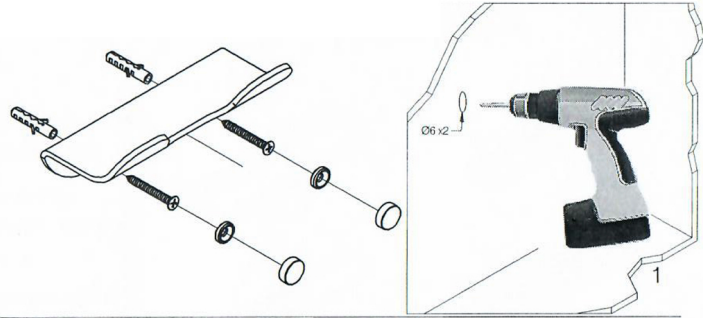

Installation Instructions

**Installation
Instructions**

**Model |
Rosa Accessories**

Dimensions Metric
1 inch = 2.54 cm
1 inch = 25.4 mm

**WS[®]
BATH
COLLECTIONS**

1051 Lea Drive - Collegeville, PA 19426
Tel. 215 513 9400 - Fax 610 831 0215
www.ws bathcollections.com - info@ws bathcollections.com