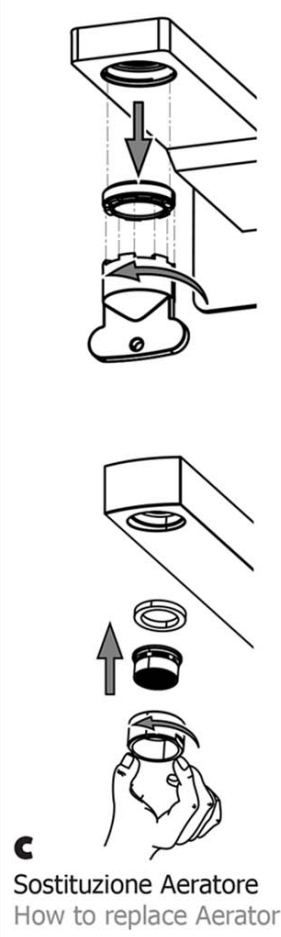

Installation Instructions

**Installation
Instructions**

**Model |
Steel 001AC**

Dimensions Metric
1 inch = 2.54 cm
1 inch = 25.4 mm

WS[®]
**BATH
COLLECTIONS**

1051 Lea Drive - Collegeville, PA 19426
Tel. 215 513 9400 - Fax 610 831 0215
www.wsbathcollections.com - info@wsbathcollections.com

<p>Installation Instructions</p>	<p>Model Steel 001AC</p>	<p>Dimensions Metric <i>1 inch = 2.54 cm</i> <i>1 inch = 25.4 mm</i></p>	<p>WS[®] BATH COLLECTIONS 1051 Lea Drive - Collegeville, PA 19426 Tel. 215 513 9400 - Fax 610 831 0215 www.wsbathcollections.com - info@wsbathcollections.com</p>
---	-----------------------------------	--	---

Sostituzione Deviatore How to replace Diverter

b Sostituzione Cartuccia How to replace Cartridge

c Sostituzione Aeratore How to replace Aerator

Installation
Instructions

Model |
Steel 001AC

Dimensions Metric
1 inch = 2.54 cm
1 inch = 25.4 mm