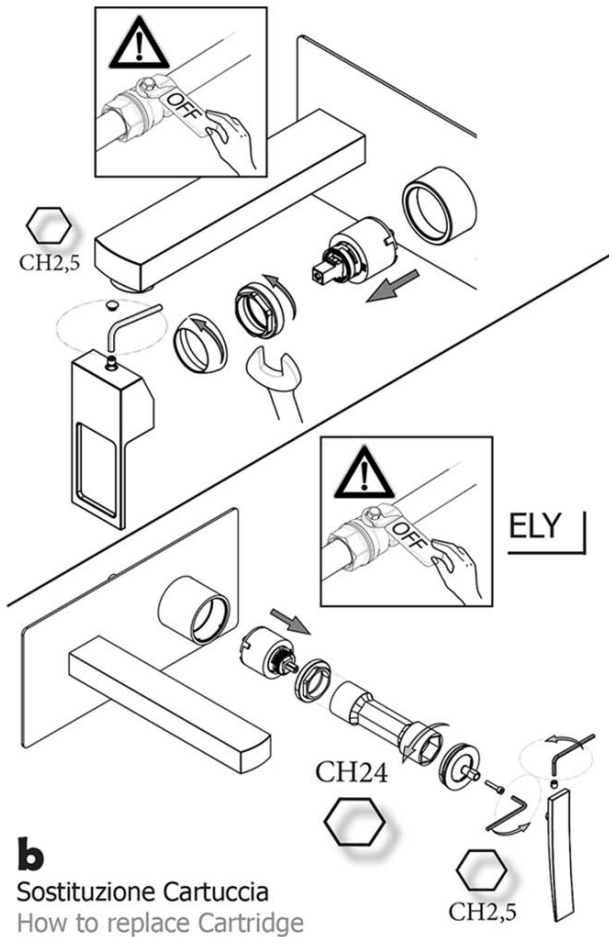

Installation Instructions

**Installation
Instructions**

**Model |
Steel 001AC**

Dimensions Metric
1 inch = 2.54 cm
1 inch = 25.4 mm

WS[®]
**BATH
COLLECTIONS**

1051 Lea Drive - Collegeville, PA 19426
Tel. 215 513 9400 - Fax 610 831 0215
www.wsbathcollections.com - info@wsbathcollections.com

<p>Installation Instructions</p>	<p>Model Steel 001AC</p>	<p>Dimensions Metric <i>1 inch = 2.54 cm</i> <i>1 inch = 25.4 mm</i></p>	<p>WS[®] BATH COLLECTIONS 1051 Lea Drive - Collegeville, PA 19426 Tel. 215 513 9400 - Fax 610 831 0215 www.wsbathcollections.com - info@wsbathcollections.com</p>
---	-----------------------------------	--	---

Sostituzione Deviatore How to replace Diverter

b Sostituzione Cartuccia How to replace Cartridge

c Sostituzione Aeratore How to replace Aerator

Installation
Instructions

Model |
Steel 001AC

Dimensions Metric
1 inch = 2.54 cm
1 inch = 25.4 mm