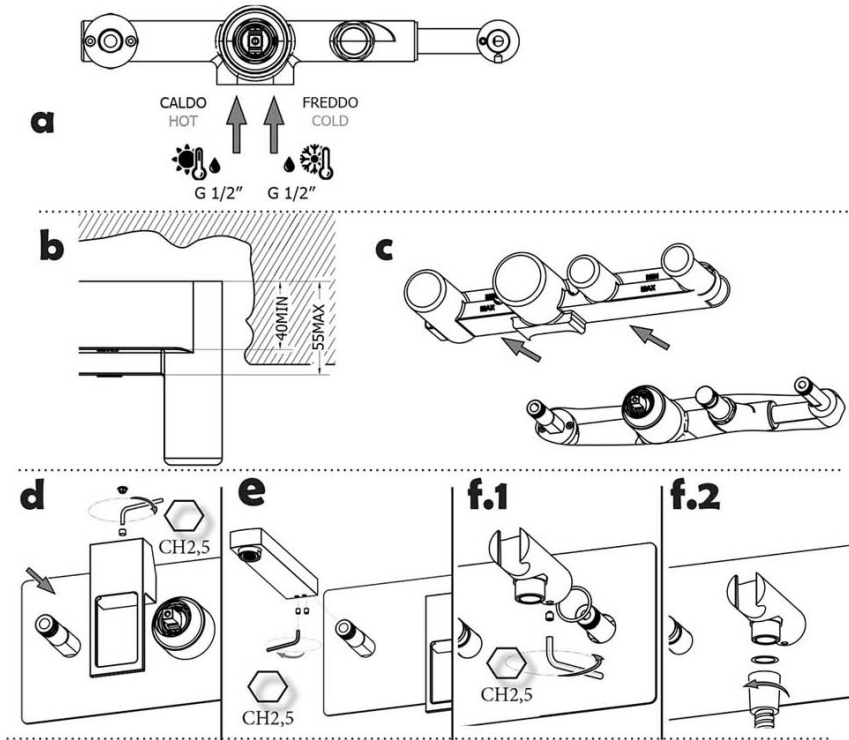

Installation Instructions

**Installation
Instructions**

**Model |
Steel 001AC**

Dimensions Metric
1 inch = 2.54 cm
1 inch = 25.4 mm

WS[®]
**BATH
COLLECTIONS**

1051 Lea Drive - Collegeville, PA 19426
Tel. 215 513 9400 - Fax 610 831 0215
www.wsbathcollections.com - info@wsbathcollections.com

<p>Installation Instructions</p>	<p>Model Steel 001AC</p>	<p>Dimensions Metric <i>1 inch = 2.54 cm</i> <i>1 inch = 25.4 mm</i></p>	<p>WS[®] BATH COLLECTIONS 1051 Lea Drive - Collegeville, PA 19426 Tel. 215 513 9400 - Fax 610 831 0215 www.wsbathcollections.com - info@wsbathcollections.com</p>
---	-----------------------------------	--	---

Sostituzione Deviatore How to replace Diverter

b Sostituzione Cartuccia How to replace Cartridge

c Sostituzione Aeratore How to replace Aerator

Installation
Instructions

Model |
Steel 001AC

Dimensions Metric
1 inch = 2.54 cm
1 inch = 25.4 mm