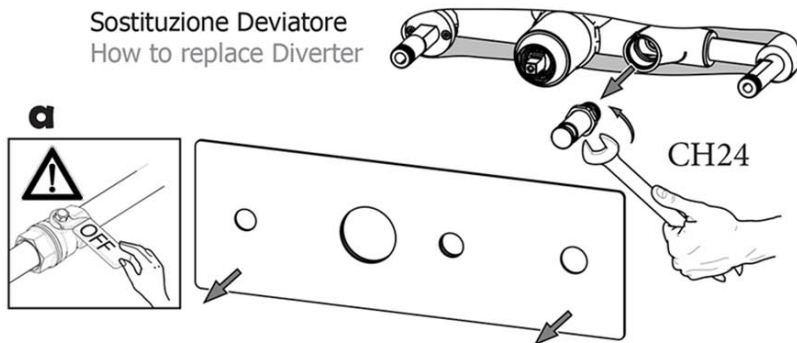

Installation Instructions

**Installation
Instructions**

**Model |
Steel 001AC**

Dimensions Metric
1 inch = 2.54 cm
1 inch = 25.4 mm

WS[®]
**BATH
COLLECTIONS**

1051 Lea Drive - Collegeville, PA 19426
Tel. 215 513 9400 - Fax 610 831 0215
www.wsbathcollections.com - info@wsbathcollections.com

<p>Installation Instructions</p>	<p>Model Steel 001AC</p>	<p>Dimensions Metric <i>1 inch = 2.54 cm</i> <i>1 inch = 25.4 mm</i></p>	<p>WS[®] BATH COLLECTIONS 1051 Lea Drive - Collegeville, PA 19426 Tel. 215 513 9400 - Fax 610 831 0215 www.wsbathcollections.com - info@wsbathcollections.com</p>
---	-----------------------------------	--	---

Sostituzione Deviatore How to replace Diverter

b Sostituzione Cartuccia How to replace Cartridge

c Sostituzione Aeratore How to replace Aerator

Installation
Instructions

Model |
Steel 001AC

Dimensions Metric
1 inch = 2.54 cm
1 inch = 25.4 mm