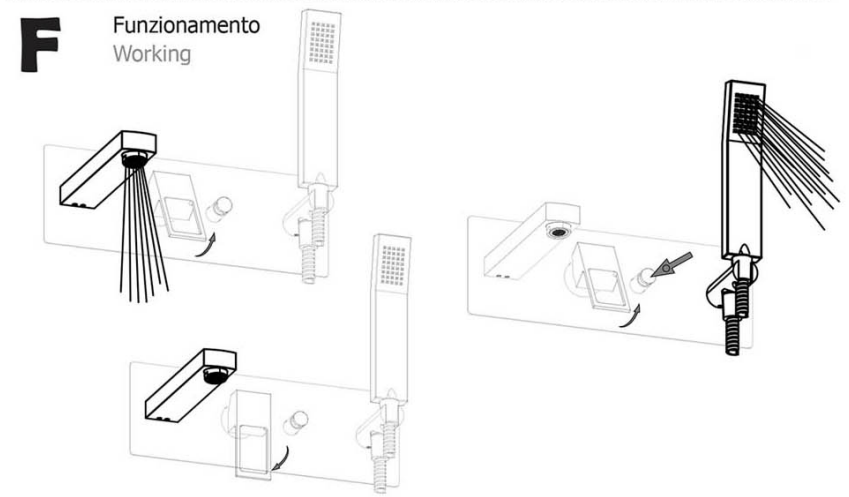

Installation Instructions

**Installation
Instructions**

**Model |
Steel 001AC**

Dimensions Metric
1 inch = 2.54 cm
1 inch = 25.4 mm

WS[®]
**BATH
COLLECTIONS**

1051 Lea Drive - Collegeville, PA 19426
Tel. 215 513 9400 - Fax 610 831 0215
www.wsbathcollections.com - info@wsbathcollections.com

<p>Installation Instructions</p>	<p>Model Steel 001AC</p>	<p>Dimensions Metric <i>1 inch = 2.54 cm</i> <i>1 inch = 25.4 mm</i></p>	<p>WS[®] BATH COLLECTIONS 1051 Lea Drive - Collegeville, PA 19426 Tel. 215 513 9400 - Fax 610 831 0215 www.wsbathcollections.com - info@wsbathcollections.com</p>
---	-----------------------------------	--	---

Sostituzione Deviatore How to replace Diverter

b Sostituzione Cartuccia How to replace Cartridge

c Sostituzione Aeratore How to replace Aerator

Installation
Instructions

Model |
Steel 001AC

Dimensions Metric
1 inch = 2.54 cm
1 inch = 25.4 mm