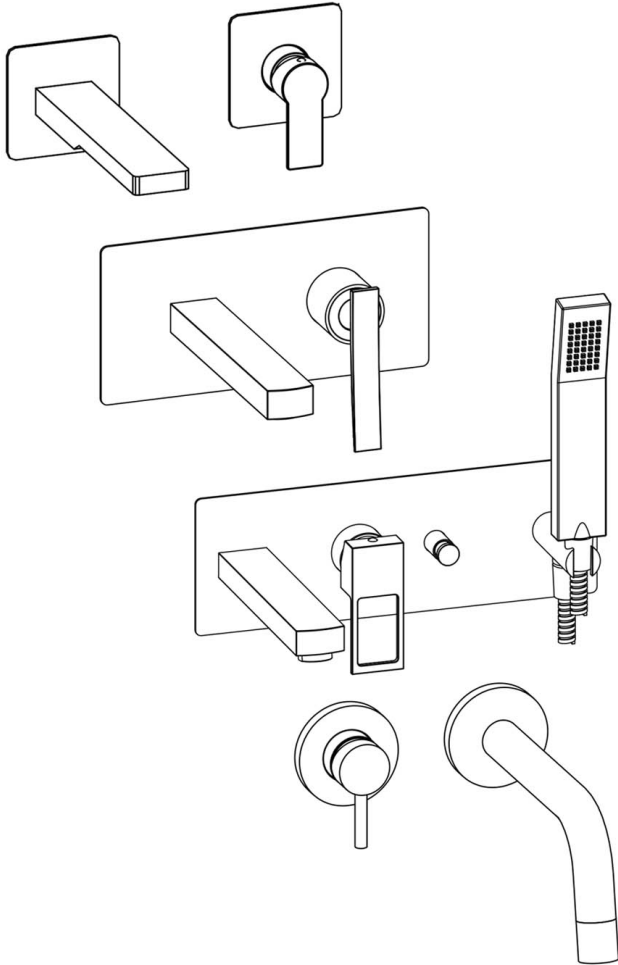

Installation Instructions

**Installation
Instructions**

**Model |
Steel 001AC**

Dimensions Metric
1 inch = 2.54 cm
1 inch = 25.4 mm

WS[®]
**BATH
COLLECTIONS**

1051 Lea Drive - Collegeville, PA 19426
Tel. 215 513 9400 - Fax 610 831 0215
www.wsbathcollections.com - info@wsbathcollections.com

<p>Installation Instructions</p>	<p>Model Steel 001AC</p>	<p>Dimensions Metric <i>1 inch = 2.54 cm</i> <i>1 inch = 25.4 mm</i></p>	<p>WS[®] BATH COLLECTIONS 1051 Lea Drive - Collegeville, PA 19426 Tel. 215 513 9400 - Fax 610 831 0215 www.wsbathcollections.com - info@wsbathcollections.com</p>
---	-----------------------------------	--	---

Sostituzione Deviatore How to replace Diverter

b Sostituzione Cartuccia How to replace Cartridge

c Sostituzione Aeratore How to replace Aerator

Installation
Instructions

Model |
Steel 001AC

Dimensions Metric
1 inch = 2.54 cm
1 inch = 25.4 mm