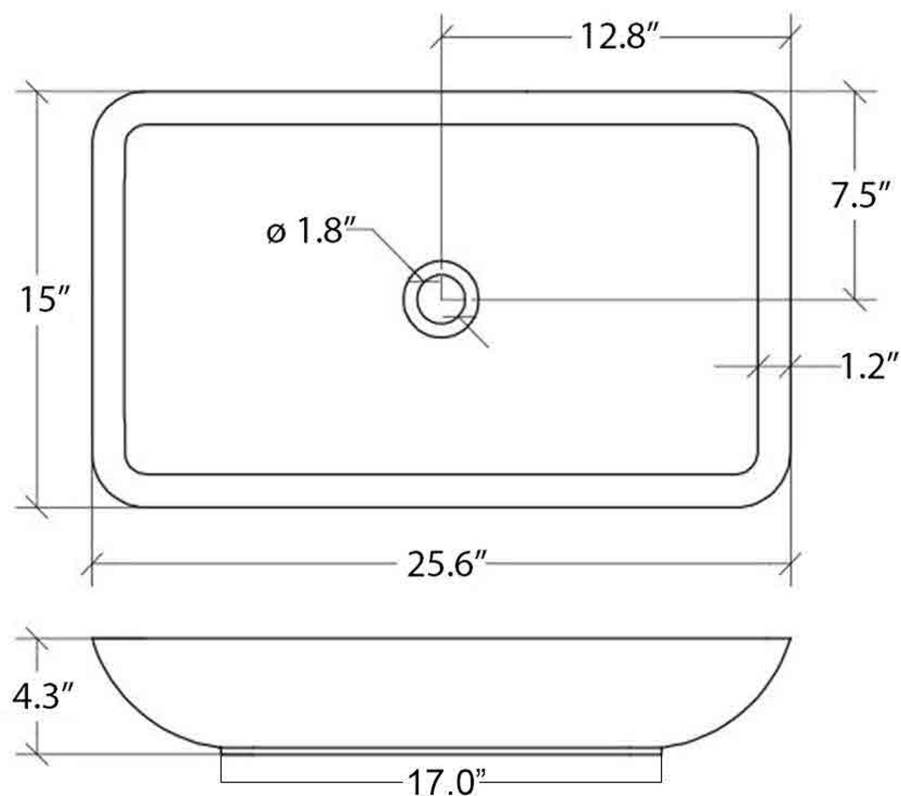

### SKU# | Options:

- Acquaio 53719 | Ceramic White

\* WS Bath Collections reserves the right to revise dimensions or information on this sheet without notice

<b>Collection  </b> Acquaio	<b>Model  </b> Acquaio 53719	Dimensions Metric <i>1 inch = 2.54 cm</i> <i>1 inch = 25.4 mm</i>	 1051 Lea Drive - Collegeville, PA 19426 Tel. 215 513 9400 - Fax 610 831 0215 <a href="http://www.ws bathcollections.com">www.ws bathcollections.com</a> - <a href="mailto:info@ws bathcollections.com">info@ws bathcollections.com</a>
--------------------------------	---------------------------------	---	---

Collection  
Acquaio

Model |  
Acquaio 53719

Dimensions Metric  
1 inch = 2.54 cm  
1 inch = 25.4 mm

**WS**<sup>®</sup>  
BATH  
COLLECTIONS

1051 Lea Drive - Collegeville, PA 19426  
Tel. 215 513 9400 - Fax 610 831 0215  
[www.ws bathcollections.com](http://www.ws bathcollections.com) - [info@ws bathcollections.com](mailto:info@ws bathcollections.com)

### Vessel/ countertop installation

Bolts

Silicone (optional)

Collection  
Acquaio

Model |  
Acquaio 53719

Dimensions Metric

1 inch = 2.54 cm  
1 inch = 25.4 mm

**WS**®  
**BATH**  
**COLLECTIONS**