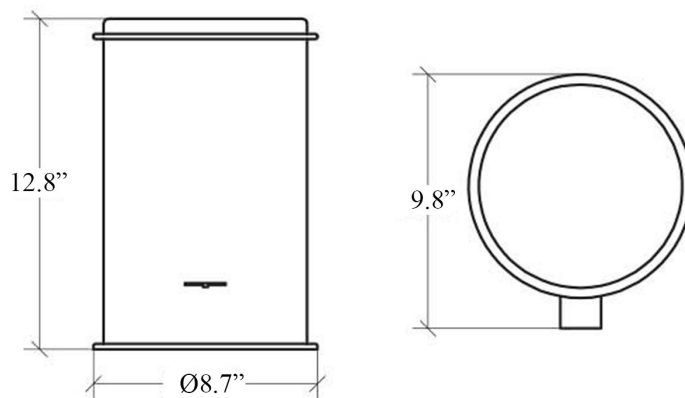

Product Specs Sheets

PATTUMIERA 5 LT - INOX LUCIDO
DUSTBIN 5 LT - POLISHED STAINLESS STEEL

WEIGHT 5.6 LBS
VOLUME m³ 0,0219

MAINTENANCE

Pulire con panno morbido inumidito. Non usare ammoniaca, detersivi, abrasivi contenenti candeggina

Clean with warm soapy water. Never use ammonia, abrasives, bleach or solvent based cleaners.

Collection
Basket

Model |
Basket 5347

Dimensions Metric

1 inch = 2.54 cm
1 inch = 25.4 mm

WS[®]
BATH
COLLECTIONS