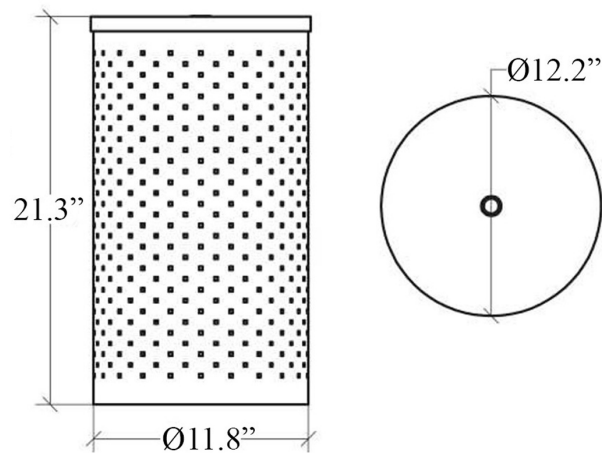

Product Specs Sheets

PORTABIANCHERIA CON COPERCHIO - INOX LUCIDO
LAUNDRY BASKET WITH LID - POLISHED STAINLESS STEEL

WEIGHT 9.5 LBS
VOLUME m³ 0,0595

MAINTENANCE

Pulire con panno morbido inumidito. Non usare ammoniaca, detersivi, abrasivi contenenti candeggina

Clean with warm soapy water. Never use ammonia, abrasives, bleach or solvent based cleaners.

Collection
Basket

Model |
Basket 5351

Dimensions Metric

1 inch = 2.54 cm
1 inch = 25.4 mm

WS[®]
BATH
COLLECTIONS