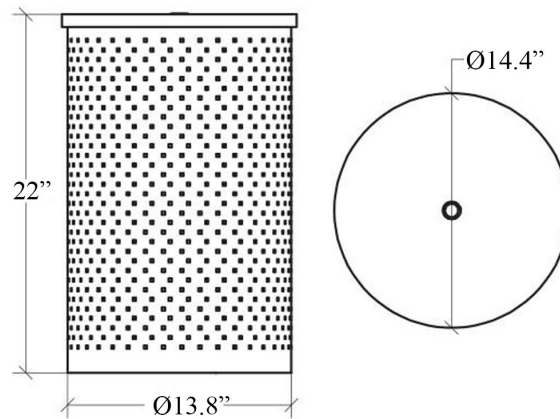

# Product Specs Sheets

PORTABIANCHERIA CON COPERCHIO - INOX LUCIDO  
LAUNDRY BASKET WITH LID - POLISHED STAINLESS STEEL

WEIGHT 12.5 LBS  
VOLUME m<sup>3</sup> 0,0855

Collection  
Basket

Model |  
Basket 5352

Dimensions Metric

1 inch = 2.54 cm  
1 inch = 25.4 mm

**WS**<sup>®</sup>  
BATH  
COLLECTIONS

1051 Lea Drive - Collegeville, PA 19426  
Tel. 215 513 9400 - Fax 610 831 0215