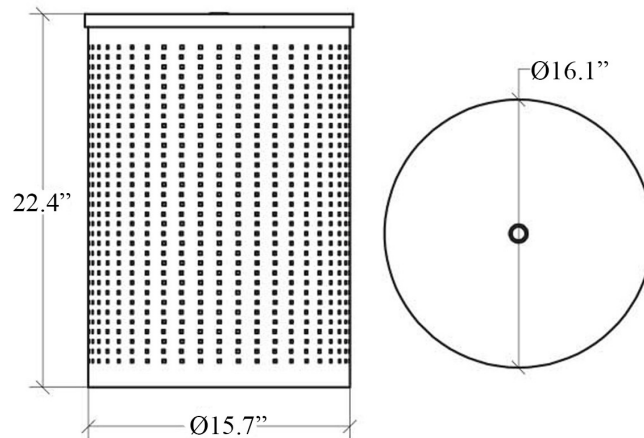

Product Specs Sheets

PORTABIANCHERIA CON COPERCHIO - INOX LUCIDO
LAUNDRY BASKET WITH LID - POLISHED STAINLESS STEEL

WEIGHT 15 LBS
VOLUME m³ 0,1076

MAINTENANCE

Pulire con panno morbido inumidito. Non usare ammoniaca, detersivi, abrasivi contenenti candeggina

Clean with warm soapy water. Never use ammonia, abrasives, bleach or solvent based cleaners.

Collection
Basket

Model |
Basket 5353

Dimensions Metric

1 inch = 2.54 cm
1 inch = 25.4 mm

WS[®]
BATH
COLLECTIONS