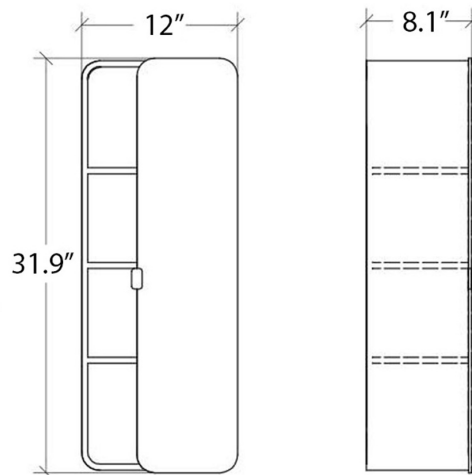

# Product Specs Sheets

PENSILE CON ANTA SPECCHIO - LEGNO MULTISTRATO, ACCIAIO INOX  
VERNICIATO  
CABINET WITH MIRROR DOOR - PLYWOOD, PAINTED STAINLESS STEEL

WEIGHT 26.5 LBS  
VOLUME m<sup>3</sup> 0,0731

Collection  
Bej

Model |  
Bej 8020

Dimensions Metric

1 inch = 2.54 cm  
1 inch = 25.4 mm

**WS**<sup>®</sup>  
BATH  
COLLECTIONS

1051 Lea Drive - Collegeville, PA 19426  
Tel. 215 513 9400 - Fax 610 831 0215