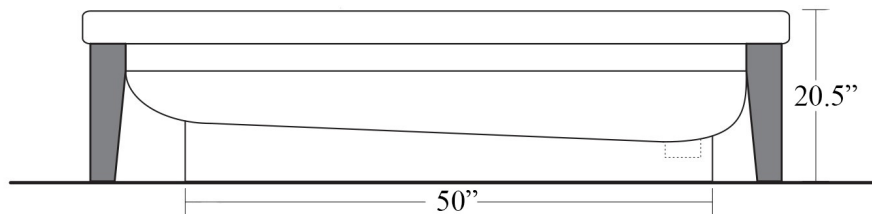

# Product Specs Sheets

**3950** Vasca Bentley cm 180x80  
Bath-tub cm 180x80

Collection  
Bentley

Model |  
Bentley 3950

Dimensions Metric

1 inch = 2.54 cm  
1 inch = 25.4 mm

**WS**<sup>®</sup>  
BATH  
COLLECTIONS