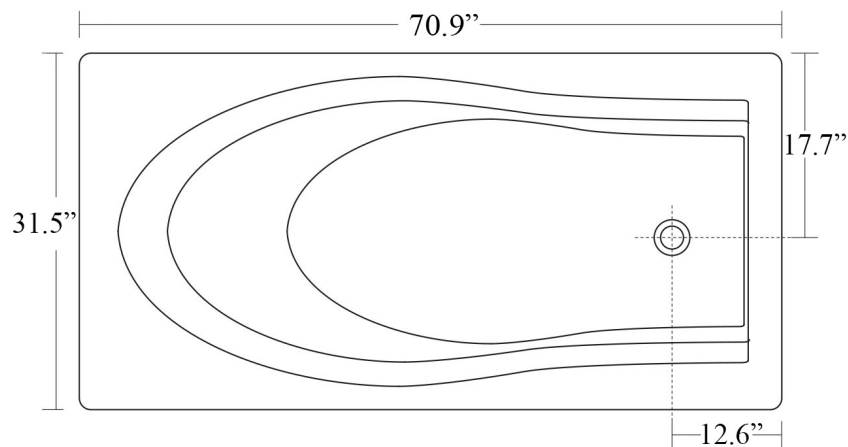

# Product Specs Sheets

**3950** Vasca Bentley cm 180x80  
Bath-tub cm 180x80

Collection  
Bentley

Model |  
Bentley 3950

Dimensions Metric

1 inch = 2.54 cm  
1 inch = 25.4 mm

**WS**<sup>®</sup>  
BATH  
COLLECTIONS