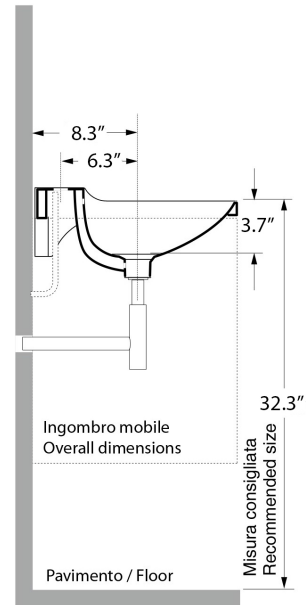

**Features**

- Ceramic
- With overflow
- Wall-mount installation
- With faucet hole

**Buddy 3404**

**SKU# | Option:**

- Buddy 3404 | White

<p><b>Collection</b> Buddy</p>	<p><b>Model  </b> Buddy 3404</p>	<p>Dimensions Metric  <i>1 inch = 2.54 cm</i>  <i>1 inch = 25.4 mm</i></p>	 <p>1051 Lea Drive - Collegeville, PA 19426        Tel. 215 513 9400 - Fax 610 831 0215  <a href="http://www.ws bathcollections.com">www.ws bathcollections.com</a> - <a href="mailto:info@ws bathcollectins.com">info@ws bathcollectins.com</a></p>
------------------------------------	--------------------------------------	--	---

Collection  
Buddy

Model |  
Dwf { "5626

Dimensions Metric  
1 inch = 2.54 cm  
1 inch = 25.4 mm

**WS**<sup>®</sup>  
BATH  
COLLECTIONS

1051 Lea Drive - Collegeville, PA 19426  
Tel. 215 513 9400 - Fax 610 831 0215  
[www.ws bathcollections.com](http://www.ws bathcollections.com) - [info@ws bathcollections.com](mailto:info@ws bathcollections.com)

### Vessel/ countertop installation

Silicone (*optional*)

Collection  
Buddy

Model |  
Dwf f {"5626

Dimensions Metric  
*1 inch = 2.54 cm*  
*1 inch = 25.4 mm*

**WS**®

**BATH  
COLLECTIONS**

1051 Lea Drive - Collegeville, PA 19426  
Tel. 215 513 9400 - Fax 610 831 0215  
[www.ws bathcollections.com](http://www.ws bathcollections.com) - [info@ws bathcollections.com](mailto:info@ws bathcollections.com)