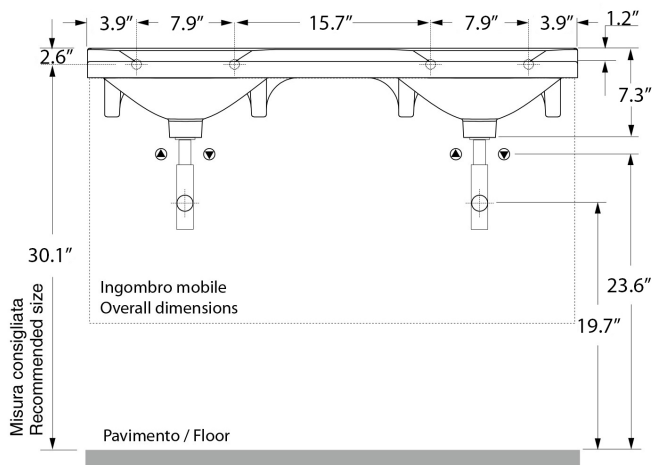

**Features**

- Ceramic
- With overflow
- Wall-mount installation
- With faucet hole

**Buddy 3404**

**SKU# | Option:**

- Buddy 3404 | White

<p><b>Collection</b> Buddy</p>	<p><b>Model  </b> Buddy 3404</p>	<p>Dimensions Metric  <i>1 inch = 2.54 cm</i>  <i>1 inch = 25.4 mm</i></p>	 <p>1051 Lea Drive - Collegeville, PA 19426        Tel. 215 513 9400 - Fax 610 831 0215  <a href="http://www.ws bathcollections.com">www.ws bathcollections.com</a> - <a href="mailto:info@ws bathcollectins.com">info@ws bathcollectins.com</a></p>
------------------------------------	--------------------------------------	--	---

Collection  
Buddy

Model |  
Dwf { "5626

Dimensions Metric  
1 inch = 2.54 cm  
1 inch = 25.4 mm

**WS**<sup>®</sup>  
BATH  
COLLECTIONS

1051 Lea Drive - Collegeville, PA 19426  
Tel. 215 513 9400 - Fax 610 831 0215  
[www.ws bathcollections.com](http://www.ws bathcollections.com) - [info@ws bathcollections.com](mailto:info@ws bathcollections.com)

### Vessel/ countertop installation

Silicone (*optional*)

Collection  
Buddy

Model |  
Dwf f {"5626

Dimensions Metric  
*1 inch = 2.54 cm*  
*1 inch = 25.4 mm*

**WS**®

**BATH  
COLLECTIONS**

1051 Lea Drive - Collegeville, PA 19426  
Tel. 215 513 9400 - Fax 610 831 0215  
[www.ws bathcollections.com](http://www.ws bathcollections.com) - [info@ws bathcollections.com](mailto:info@ws bathcollections.com)