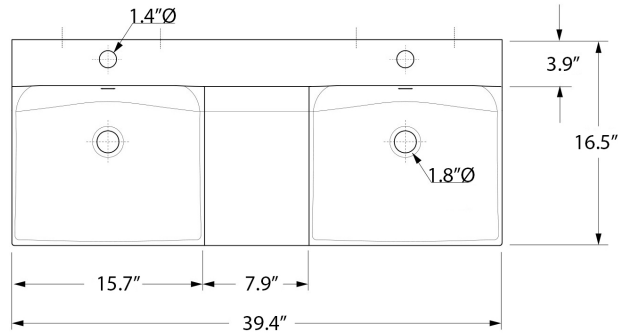

**Features**

- Ceramic
- With overflow
- Wall-mount installation
- With faucet hole

**Buddy 3404**

**SKU# | Option:**

- Buddy 3404 | White

<p><b>Collection</b> Buddy</p>	<p><b>Model  </b> Buddy 3404</p>	<p>Dimensions Metric  <i>1 inch = 2.54 cm</i>  <i>1 inch = 25.4 mm</i></p>	 <p>1051 Lea Drive - Collegeville, PA 19426        Tel. 215 513 9400 - Fax 610 831 0215  <a href="http://www.ws bathcollections.com">www.ws bathcollections.com</a> - <a href="mailto:info@ws bathcollectins.com">info@ws bathcollectins.com</a></p>
------------------------------------	--------------------------------------	--	---

Collection  
Buddy

Model |  
Dwf { "5626

Dimensions Metric  
1 inch = 2.54 cm  
1 inch = 25.4 mm

**WS**<sup>®</sup>  
BATH  
COLLECTIONS

1051 Lea Drive - Collegeville, PA 19426  
Tel. 215 513 9400 - Fax 610 831 0215  
[www.ws bathcollections.com](http://www.ws bathcollections.com) - [info@ws bathcollections.com](mailto:info@ws bathcollections.com)

### Vessel/ countertop installation

Silicone (*optional*)

Collection  
Buddy

Model |  
Dwf f {"5626

Dimensions Metric  
*1 inch = 2.54 cm*  
*1 inch = 25.4 mm*

**WS**®

**BATH  
COLLECTIONS**

1051 Lea Drive - Collegeville, PA 19426  
Tel. 215 513 9400 - Fax 610 831 0215  
[www.ws bathcollections.com](http://www.ws bathcollections.com) - [info@ws bathcollections.com](mailto:info@ws bathcollections.com)