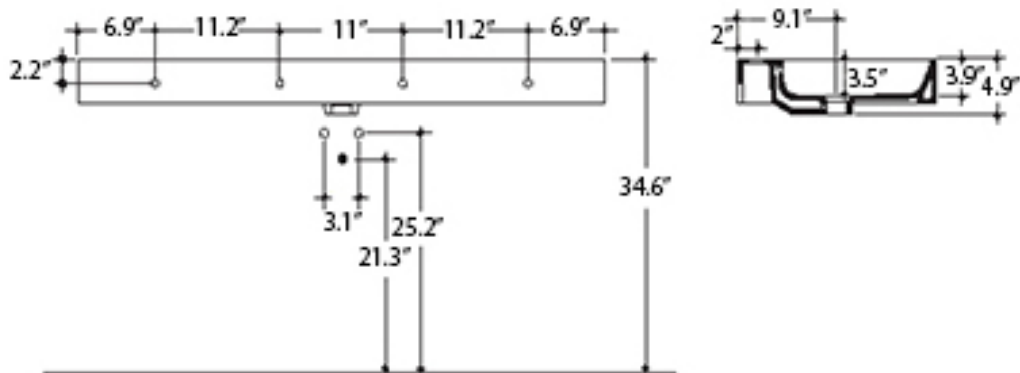

Collection
Cento

Model |
Cento 3531

Dimensions Metric
1 inch = 2.54 cm
1 inch = 25.4 mm

WS[®]
BATH
COLLECTIONS

1051 Lea Drive - Collegeville, PA 19426
Tel. 215 513 9400 - Fax 610 831 0215
www.ws bathcollections.com - info@ws bathcollections.com

Collection
Cento

Model |
Cento 3532

Dimensions Metric
1 inch = 2.54 cm
1 inch = 25.4 mm

WS[®]
BATH
COLLECTIONS

1051 Lea Drive - Collegeville, PA 19426
Tel. 215 513 9400 - Fax 610 831 0215
www.ws bathcollections.com - info@ws bathcollections.com

Collection
Cento

Model |
Cento 3533

Dimensions Metric
1 inch = 2.54 cm
1 inch = 25.4 mm

WS[®]
BATH
COLLECTIONS

1051 Lea Drive - Collegeville, PA 19426
Tel. 215 513 9400 - Fax 610 831 0215
www.ws bathcollections.com - info@ws bathcollections.com

Collection
Cento

Model |
Cento 3534

Dimensions Metric
1 inch = 2.54 cm
1 inch = 25.4 mm

WS[®]
BATH
COLLECTIONS

1051 Lea Drive - Collegeville, PA 19426
Tel. 215 513 9400 - Fax 610 831 0215
www.ws bathcollections.com - info@ws bathcollections.com