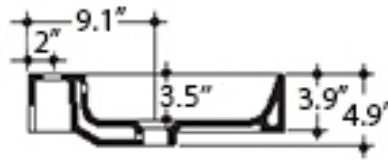

Collection
Cento

Model |
Cento 3532

Dimensions Metric
1 inch = 2.54 cm
1 inch = 25.4 mm

WS[®]
BATH
COLLECTIONS

1051 Lea Drive - Collegeville, PA 19426
Tel. 215 513 9400 - Fax 610 831 0215
www.ws bathcollections.com - info@ws bathcollections.com

Collection
Cento

Model |
Cento 3533

Dimensions Metric
1 inch = 2.54 cm
1 inch = 25.4 mm

WS[®]
BATH
COLLECTIONS

1051 Lea Drive - Collegeville, PA 19426
Tel. 215 513 9400 - Fax 610 831 0215
www.ws bathcollections.com - info@ws bathcollections.com

Collection
Cento

Model |
Cento 3534

Dimensions Metric
1 inch = 2.54 cm
1 inch = 25.4 mm

WS[®]
BATH
COLLECTIONS

1051 Lea Drive - Collegeville, PA 19426
Tel. 215 513 9400 - Fax 610 831 0215
www.ws bathcollections.com - info@ws bathcollections.com

Collection
Cento

Model |
Cento 3550

Dimensions Metric

1 inch = 2.54 cm
1 inch = 25.4 mm

WS®
BATH
COLLECTIONS

1051 Lea Drive - Collegeville, PA 19426
Tel. 215 513 9400 - Fax 610 831 0215

www.ws bathcollections.com - info@ws bathcollections.com