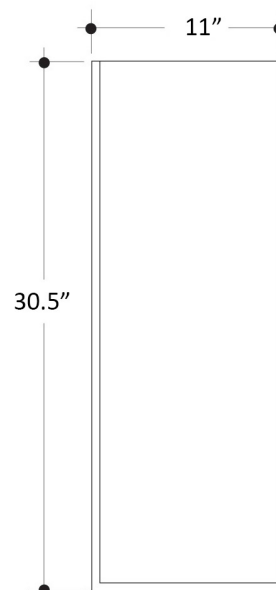

Collection
Cento

Model |
Cento 3533

Dimensions Metric
1 inch = 2.54 cm
1 inch = 25.4 mm

WS[®]
BATH
COLLECTIONS

1051 Lea Drive - Collegeville, PA 19426
Tel. 215 513 9400 - Fax 610 831 0215
www.ws bathcollections.com - info@ws bathcollections.com

Collection
Cento

Model |
Cento 3534

Dimensions Metric
1 inch = 2.54 cm
1 inch = 25.4 mm

WS[®]
BATH
COLLECTIONS

1051 Lea Drive - Collegeville, PA 19426
Tel. 215 513 9400 - Fax 610 831 0215
www.ws bathcollections.com - info@ws bathcollections.com

Collection
Cento

Model |
Cento 3550

Dimensions Metric

1 inch = 2.54 cm
1 inch = 25.4 mm

WS®
BATH
COLLECTIONS

1051 Lea Drive - Collegeville, PA 19426
Tel. 215 513 9400 - Fax 610 831 0215

www.ws bathcollections.com - info@ws bathcollections.com

Front View

Side View

Collection
Cento

Model |
Cento 3570

Dimensions Metric

1 inch = 2.54 cm
1 inch = 25.4 mm

WS[®]
BATH
COLLECTIONS

1051 Lea Drive - Collegeville, PA 19426
Tel. 215 513 9400 - Fax 610 831 0215
www.ws bathcollections.com - info@ws bathcollections.com