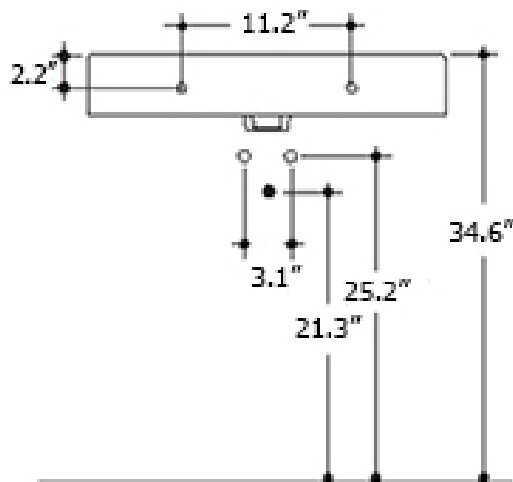

* WS Bath Collections reserves the right to revise dimensions or information on this sheet without notice

Collection Cento	Model Cento Sink & Pedestal	Dimensions Metric <i>1 inch = 2.54 cm</i> <i>1 inch = 25.4 mm</i>	 1051 Lea Drive - Collegeville, PA 19426 Tel. 215 513 9400 - Fax 610 831 0215 www.ws bathcollections.com - info@ws bathcollections.com
------------------------------	---	---	---

Collection
Cento

Model |
Cento 3530

Dimensions Metric
1 inch = 2.54 cm
1 inch = 25.4 mm

WS[®]
BATH
COLLECTIONS

1051 Lea Drive - Collegeville, PA 19426
Tel. 215 513 9400 - Fax 610 831 0215
www.ws bathcollections.com - info@ws bathcollections.com

Collection
Cento

Model |
Cento 3531

Dimensions Metric
1 inch = 2.54 cm
1 inch = 25.4 mm

WS[®]
BATH
COLLECTIONS

1051 Lea Drive - Collegeville, PA 19426
Tel. 215 513 9400 - Fax 610 831 0215
www.ws bathcollections.com - info@ws bathcollections.com

Collection
Cento

Model |
Cento 3532

Dimensions Metric
1 inch = 2.54 cm
1 inch = 25.4 mm

WS[®]
BATH
COLLECTIONS

1051 Lea Drive - Collegeville, PA 19426
Tel. 215 513 9400 - Fax 610 831 0215
www.ws bathcollections.com - info@ws bathcollections.com