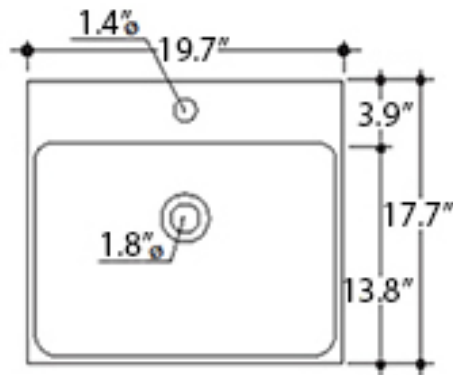

* WS Bath Collections reserves the right to revise dimensions or information on this sheet without notice

Collection Cento	Model Cento Sink & Pedestal	Dimensions Metric <i>1 inch = 2.54 cm</i> <i>1 inch = 25.4 mm</i>	 1051 Lea Drive - Collegeville, PA 19426 Tel. 215 513 9400 - Fax 610 831 0215 www.ws bathcollections.com - info@ws bathcollections.com
------------------------------	---	---	---

Collection
Cento

Model |
Cento 3530

Dimensions Metric
1 inch = 2.54 cm
1 inch = 25.4 mm

WS[®]
BATH
COLLECTIONS

1051 Lea Drive - Collegeville, PA 19426
Tel. 215 513 9400 - Fax 610 831 0215
www.ws bathcollections.com - info@ws bathcollections.com

Collection
Cento

Model |
Cento 3531

Dimensions Metric
1 inch = 2.54 cm
1 inch = 25.4 mm

WS[®]
BATH
COLLECTIONS

1051 Lea Drive - Collegeville, PA 19426
Tel. 215 513 9400 - Fax 610 831 0215
www.ws bathcollections.com - info@ws bathcollections.com

Collection
Cento

Model |
Cento 3532

Dimensions Metric
1 inch = 2.54 cm
1 inch = 25.4 mm

WS[®]
BATH
COLLECTIONS

1051 Lea Drive - Collegeville, PA 19426
Tel. 215 513 9400 - Fax 610 831 0215
www.ws bathcollections.com - info@ws bathcollections.com