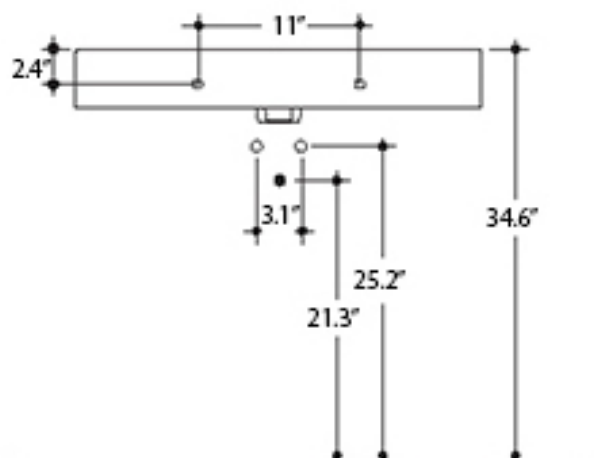

Collection
Cento

Model |
Cento 3530

Dimensions Metric
1 inch = 2.54 cm
1 inch = 25.4 mm

WS[®]
BATH
COLLECTIONS

1051 Lea Drive - Collegeville, PA 19426
Tel. 215 513 9400 - Fax 610 831 0215
www.ws bathcollections.com - info@ws bathcollections.com

Collection
Cento

Model |
Cento 3531

Dimensions Metric
1 inch = 2.54 cm
1 inch = 25.4 mm

WS[®]
BATH
COLLECTIONS

1051 Lea Drive - Collegeville, PA 19426
Tel. 215 513 9400 - Fax 610 831 0215
www.ws bathcollections.com - info@ws bathcollections.com

Collection
Cento

Model |
Cento 3532

Dimensions Metric
1 inch = 2.54 cm
1 inch = 25.4 mm

WS[®]
BATH
COLLECTIONS

1051 Lea Drive - Collegeville, PA 19426
Tel. 215 513 9400 - Fax 610 831 0215
www.ws bathcollections.com - info@ws bathcollections.com

Collection
Cento

Model |
Cento 3533

Dimensions Metric
1 inch = 2.54 cm
1 inch = 25.4 mm

WS[®]
BATH
COLLECTIONS

1051 Lea Drive - Collegeville, PA 19426
Tel. 215 513 9400 - Fax 610 831 0215
www.ws bathcollections.com - info@ws bathcollections.com