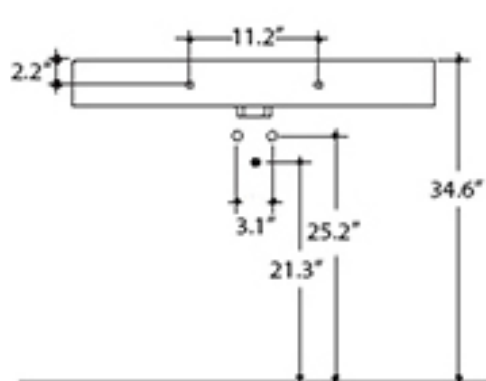

Collection
Cento

Model |
Cento 3530

Dimensions Metric
1 inch = 2.54 cm
1 inch = 25.4 mm

WS[®]
BATH
COLLECTIONS

1051 Lea Drive - Collegeville, PA 19426
Tel. 215 513 9400 - Fax 610 831 0215
www.ws bathcollections.com - info@ws bathcollections.com

Collection
Cento

Model |
Cento 3531

Dimensions Metric
1 inch = 2.54 cm
1 inch = 25.4 mm

WS[®]
BATH
COLLECTIONS

1051 Lea Drive - Collegeville, PA 19426
Tel. 215 513 9400 - Fax 610 831 0215
www.ws bathcollections.com - info@ws bathcollections.com

Collection
Cento

Model |
Cento 3532

Dimensions Metric
1 inch = 2.54 cm
1 inch = 25.4 mm

WS[®]
BATH
COLLECTIONS

1051 Lea Drive - Collegeville, PA 19426
Tel. 215 513 9400 - Fax 610 831 0215
www.ws bathcollections.com - info@ws bathcollections.com

Collection
Cento

Model |
Cento 3533

Dimensions Metric
1 inch = 2.54 cm
1 inch = 25.4 mm

WS[®]
BATH
COLLECTIONS

1051 Lea Drive - Collegeville, PA 19426
Tel. 215 513 9400 - Fax 610 831 0215
www.ws bathcollections.com - info@ws bathcollections.com