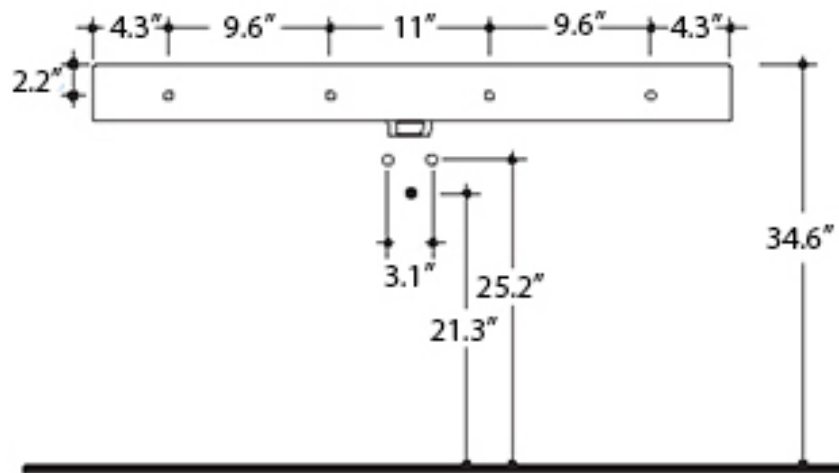

Collection
Cento

Model |
Cento 3532

Dimensions Metric
1 inch = 2.54 cm
1 inch = 25.4 mm

WS[®]
BATH
COLLECTIONS

1051 Lea Drive - Collegeville, PA 19426
Tel. 215 513 9400 - Fax 610 831 0215
www.ws bathcollections.com - info@ws bathcollections.com

Collection
Cento

Model |
Cento 3533

Dimensions Metric
1 inch = 2.54 cm
1 inch = 25.4 mm

WS[®]
BATH
COLLECTIONS

1051 Lea Drive - Collegeville, PA 19426
Tel. 215 513 9400 - Fax 610 831 0215
www.ws bathcollections.com - info@ws bathcollections.com

Collection
Cento

Model |
Cento 3534

Dimensions Metric
1 inch = 2.54 cm
1 inch = 25.4 mm

WS[®]
BATH
COLLECTIONS

1051 Lea Drive - Collegeville, PA 19426
Tel. 215 513 9400 - Fax 610 831 0215
www.ws bathcollections.com - info@ws bathcollections.com

Collection
Cento

Model |
Cento 3550

Dimensions Metric

1 inch = 2.54 cm
1 inch = 25.4 mm

WS®
BATH
COLLECTIONS

1051 Lea Drive - Collegeville, PA 19426
Tel. 215 513 9400 - Fax 610 831 0215

www.ws bathcollections.com - info@ws bathcollections.com