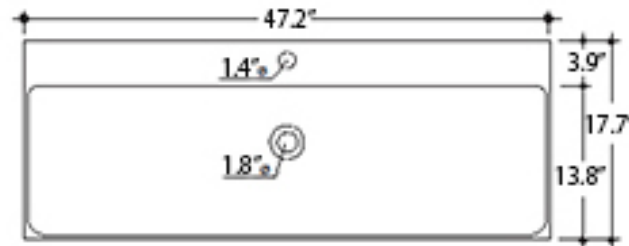

Collection
Cento

Model |
Cento 3531

Dimensions Metric
1 inch = 2.54 cm
1 inch = 25.4 mm

WS[®]
BATH
COLLECTIONS

1051 Lea Drive - Collegeville, PA 19426
Tel. 215 513 9400 - Fax 610 831 0215
www.ws bathcollections.com - info@ws bathcollections.com

Collection
Cento

Model |
Cento 3532

Dimensions Metric
1 inch = 2.54 cm
1 inch = 25.4 mm

WS[®]
BATH
COLLECTIONS

1051 Lea Drive - Collegeville, PA 19426
Tel. 215 513 9400 - Fax 610 831 0215
www.ws bathcollections.com - info@ws bathcollections.com

Collection
Cento

Model |
Cento 3533

Dimensions Metric
1 inch = 2.54 cm
1 inch = 25.4 mm

WS[®]
BATH
COLLECTIONS

1051 Lea Drive - Collegeville, PA 19426
Tel. 215 513 9400 - Fax 610 831 0215
www.ws bathcollections.com - info@ws bathcollections.com

Collection
Cento

Model |
Cento 3534

Dimensions Metric
1 inch = 2.54 cm
1 inch = 25.4 mm

WS[®]
BATH
COLLECTIONS

1051 Lea Drive - Collegeville, PA 19426
Tel. 215 513 9400 - Fax 610 831 0215
www.ws bathcollections.com - info@ws bathcollections.com