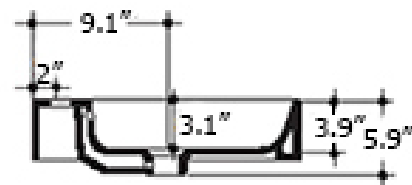

* WS Bath Collections reserves the right to revise dimensions or information on this sheet without notice

Collection Cento	Model Cento Sink & Pedestal	Dimensions Metric <i>1 inch = 2.54 cm</i> <i>1 inch = 25.4 mm</i>	 1051 Lea Drive - Collegeville, PA 19426 Tel. 215 513 9400 - Fax 610 831 0215 www.ws bathcollections.com - info@ws bathcollections.com
------------------------------	---	---	---

Collection
Cento

Model |
Cento 3530

Dimensions Metric
1 inch = 2.54 cm
1 inch = 25.4 mm

WS[®]
BATH
COLLECTIONS

1051 Lea Drive - Collegeville, PA 19426
Tel. 215 513 9400 - Fax 610 831 0215
www.ws bathcollections.com - info@ws bathcollections.com

Collection
Cento

Model |
Cento 3531

Dimensions Metric
1 inch = 2.54 cm
1 inch = 25.4 mm

WS[®]
BATH
COLLECTIONS

1051 Lea Drive - Collegeville, PA 19426
Tel. 215 513 9400 - Fax 610 831 0215
www.ws bathcollections.com - info@ws bathcollections.com

Collection
Cento

Model |
Cento 3532

Dimensions Metric
1 inch = 2.54 cm
1 inch = 25.4 mm

WS[®]
BATH
COLLECTIONS

1051 Lea Drive - Collegeville, PA 19426
Tel. 215 513 9400 - Fax 610 831 0215
www.ws bathcollections.com - info@ws bathcollections.com