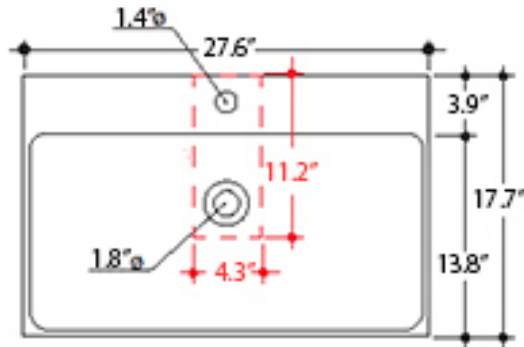

Collection
Cento

Model |
Cento 3530

Dimensions Metric
1 inch = 2.54 cm
1 inch = 25.4 mm

WS[®]
BATH
COLLECTIONS

1051 Lea Drive - Collegeville, PA 19426
Tel. 215 513 9400 - Fax 610 831 0215
www.ws bathcollections.com - info@ws bathcollections.com

Collection
Cento

Model |
Cento 3531

Dimensions Metric
1 inch = 2.54 cm
1 inch = 25.4 mm

WS[®]
BATH
COLLECTIONS

1051 Lea Drive - Collegeville, PA 19426
Tel. 215 513 9400 - Fax 610 831 0215
www.ws bathcollections.com - info@ws bathcollections.com

Collection
Cento

Model |
Cento 3532

Dimensions Metric
1 inch = 2.54 cm
1 inch = 25.4 mm

WS[®]
BATH
COLLECTIONS

1051 Lea Drive - Collegeville, PA 19426
Tel. 215 513 9400 - Fax 610 831 0215
www.ws bathcollections.com - info@ws bathcollections.com

Collection
Cento

Model |
Cento 3533

Dimensions Metric
1 inch = 2.54 cm
1 inch = 25.4 mm

WS[®]
BATH
COLLECTIONS

1051 Lea Drive - Collegeville, PA 19426
Tel. 215 513 9400 - Fax 610 831 0215
www.ws bathcollections.com - info@ws bathcollections.com