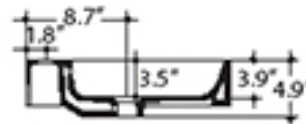

Collection
Cento

Model |
Cento 3530

Dimensions Metric
1 inch = 2.54 cm
1 inch = 25.4 mm

WS[®]
BATH
COLLECTIONS

1051 Lea Drive - Collegeville, PA 19426
Tel. 215 513 9400 - Fax 610 831 0215
www.ws bathcollections.com - info@ws bathcollections.com

Collection
Cento

Model |
Cento 3531

Dimensions Metric
1 inch = 2.54 cm
1 inch = 25.4 mm

WS[®]
BATH
COLLECTIONS

1051 Lea Drive - Collegeville, PA 19426
Tel. 215 513 9400 - Fax 610 831 0215
www.ws bathcollections.com - info@ws bathcollections.com

Collection
Cento

Model |
Cento 3532

Dimensions Metric
1 inch = 2.54 cm
1 inch = 25.4 mm

WS[®]
BATH
COLLECTIONS

1051 Lea Drive - Collegeville, PA 19426
Tel. 215 513 9400 - Fax 610 831 0215
www.ws bathcollections.com - info@ws bathcollections.com

Collection
Cento

Model |
Cento 3533

Dimensions Metric
1 inch = 2.54 cm
1 inch = 25.4 mm

WS[®]
BATH
COLLECTIONS

1051 Lea Drive - Collegeville, PA 19426
Tel. 215 513 9400 - Fax 610 831 0215
www.ws bathcollections.com - info@ws bathcollections.com