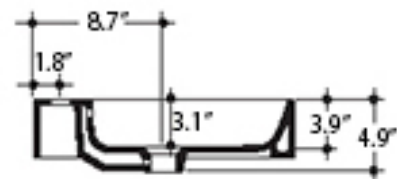

* WS Bath Collections reserves the right to revise dimensions or information on this sheet without notice

Collection Cento	Model Cento Sink & Pedestal	Dimensions Metric <i>1 inch = 2.54 cm</i> <i>1 inch = 25.4 mm</i>	 1051 Lea Drive - Collegeville, PA 19426 Tel. 215 513 9400 - Fax 610 831 0215 www.ws bathcollections.com - info@ws bathcollections.com
------------------------------	---	---	---

Collection
Cento

Model |
Cento 3530

Dimensions Metric
1 inch = 2.54 cm
1 inch = 25.4 mm

WS[®]
BATH
COLLECTIONS

1051 Lea Drive - Collegeville, PA 19426
Tel. 215 513 9400 - Fax 610 831 0215
www.ws bathcollections.com - info@ws bathcollections.com

Collection
Cento

Model |
Cento 3531

Dimensions Metric
1 inch = 2.54 cm
1 inch = 25.4 mm

WS[®]
BATH
COLLECTIONS

1051 Lea Drive - Collegeville, PA 19426
Tel. 215 513 9400 - Fax 610 831 0215
www.ws bathcollections.com - info@ws bathcollections.com

Collection
Cento

Model |
Cento 3532

Dimensions Metric
1 inch = 2.54 cm
1 inch = 25.4 mm

WS[®]
BATH
COLLECTIONS

1051 Lea Drive - Collegeville, PA 19426
Tel. 215 513 9400 - Fax 610 831 0215
www.ws bathcollections.com - info@ws bathcollections.com