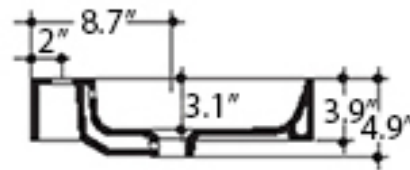

Related Items:

- WSBC 53991 | Push Waste Drain
- WSBC 53922 | Decorative Trap

Finishes:

SKU# | Options:

- Cento 3550+3570 | 39.4" L x 17.7" W x 34.4" H
- Cento 3535+3570 | 55.1" L x 17.7" W x 34.4" H
- Cento 3534+3570 | 47.2" L x 17.7" W x 34.4" H
- Cento 3533+3570 | 31.5" L x 17.7" W x 34.4" H
- Cento 3532+3570 | 27.6" L x 17.7" W x 34.4" H
- Cento 3531+3570 | 23.6" L x 17.7" W x 34.4" H
- Cento 3530+3570 | 19.7" L x 17.7" W x 34.4" H

* WS Bath Collections reserves the right to revise dimensions or information on this sheet without notice

Collection Cento	Model Cento Sink & Pedestal	Dimensions Metric <i>1 inch = 2.54 cm</i> <i>1 inch = 25.4 mm</i>	 1051 Lea Drive - Collegeville, PA 19426 Tel. 215 513 9400 - Fax 610 831 0215 www.ws bathcollections.com - info@ws bathcollections.com
------------------------------	---	---	---

Collection
Cento

Model |
Cento 3530

Dimensions Metric
1 inch = 2.54 cm
1 inch = 25.4 mm

WS[®]
BATH
COLLECTIONS

1051 Lea Drive - Collegeville, PA 19426
Tel. 215 513 9400 - Fax 610 831 0215
www.ws bathcollections.com - info@ws bathcollections.com

Collection
Cento

Model |
Cento 3531

Dimensions Metric
1 inch = 2.54 cm
1 inch = 25.4 mm

WS[®]
BATH
COLLECTIONS

1051 Lea Drive - Collegeville, PA 19426
Tel. 215 513 9400 - Fax 610 831 0215
www.ws bathcollections.com - info@ws bathcollections.com