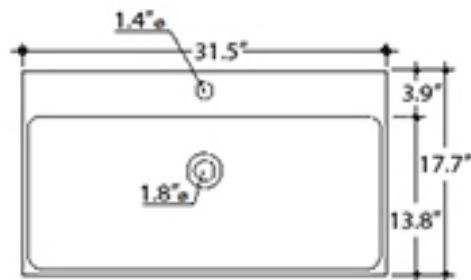

Collection
Cento

Model |
Cento 3530

Dimensions Metric
1 inch = 2.54 cm
1 inch = 25.4 mm

WS[®]
BATH
COLLECTIONS

1051 Lea Drive - Collegeville, PA 19426
Tel. 215 513 9400 - Fax 610 831 0215
www.ws bathcollections.com - info@ws bathcollections.com

Collection
Cento

Model |
Cento 3531

Dimensions Metric
1 inch = 2.54 cm
1 inch = 25.4 mm

WS[®]
BATH
COLLECTIONS

1051 Lea Drive - Collegeville, PA 19426
Tel. 215 513 9400 - Fax 610 831 0215
www.ws bathcollections.com - info@ws bathcollections.com

Collection
Cento

Model |
Cento 3532

Dimensions Metric
1 inch = 2.54 cm
1 inch = 25.4 mm

WS[®]
BATH
COLLECTIONS

1051 Lea Drive - Collegeville, PA 19426
Tel. 215 513 9400 - Fax 610 831 0215
www.ws bathcollections.com - info@ws bathcollections.com

Collection
Cento

Model |
Cento 3533

Dimensions Metric
1 inch = 2.54 cm
1 inch = 25.4 mm

WS[®]
BATH
COLLECTIONS

1051 Lea Drive - Collegeville, PA 19426
Tel. 215 513 9400 - Fax 610 831 0215
www.ws bathcollections.com - info@ws bathcollections.com