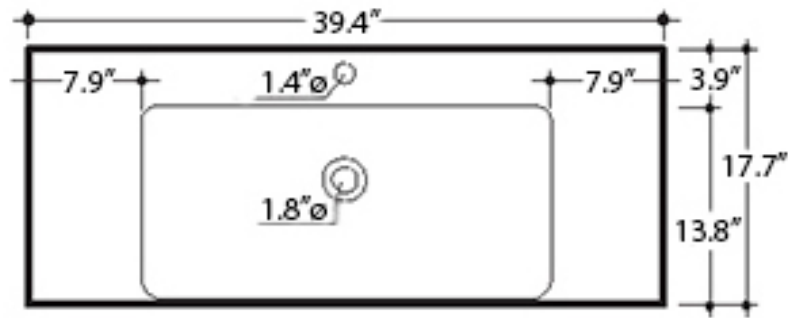

Collection
Cento

Model |
Cento 3532

Dimensions Metric
1 inch = 2.54 cm
1 inch = 25.4 mm

WS[®]
BATH
COLLECTIONS

1051 Lea Drive - Collegeville, PA 19426
Tel. 215 513 9400 - Fax 610 831 0215
www.ws bathcollections.com - info@ws bathcollections.com

Collection
Cento

Model |
Cento 3533

Dimensions Metric
1 inch = 2.54 cm
1 inch = 25.4 mm

WS[®]
BATH
COLLECTIONS

1051 Lea Drive - Collegeville, PA 19426
Tel. 215 513 9400 - Fax 610 831 0215
www.ws bathcollections.com - info@ws bathcollections.com

Collection
Cento

Model |
Cento 3534

Dimensions Metric
1 inch = 2.54 cm
1 inch = 25.4 mm

WS[®]
BATH
COLLECTIONS

1051 Lea Drive - Collegeville, PA 19426
Tel. 215 513 9400 - Fax 610 831 0215
www.ws bathcollections.com - info@ws bathcollections.com

Collection
Cento

Model |
Cento 3550

Dimensions Metric

1 inch = 2.54 cm
1 inch = 25.4 mm

WS®
BATH
COLLECTIONS

1051 Lea Drive - Collegeville, PA 19426
Tel. 215 513 9400 - Fax 610 831 0215

www.ws bathcollections.com - info@ws bathcollections.com