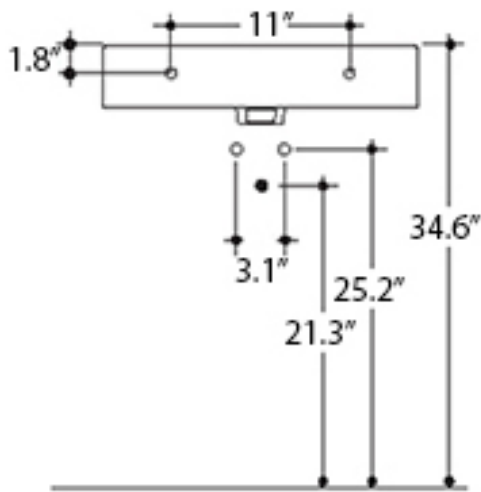

Cento Sink & Pedestal

Features

- Bathroom Sink and Pedestal
- Made of Ceramic
- Glossy White
- Pedestal: Cento 3570
- Pedestal Dimensions: 9.4" L x 11.0" W x 30.5" H
- With Overflow
- Wall Mount Installation
- Available With One or Three Faucet Holes (4" or 8" Spread)
- Designed by Marc Sadler
- Made in Italy

* WS Bath Collections reserves the right to revise dimensions or information on this sheet without notice

Collection Cento	Model Cento Sink & Pedestal	Dimensions Metric <i>1 inch = 2.54 cm</i> <i>1 inch = 25.4 mm</i>	 1051 Lea Drive - Collegeville, PA 19426 Tel. 215 513 9400 - Fax 610 831 0215 www.ws bathcollections.com - info@ws bathcollections.com
------------------------------	---	---	---

Collection
Cento

Model |
Cento 3530

Dimensions Metric
1 inch = 2.54 cm
1 inch = 25.4 mm

WS[®]
BATH
COLLECTIONS

1051 Lea Drive - Collegeville, PA 19426
Tel. 215 513 9400 - Fax 610 831 0215
www.ws bathcollections.com - info@ws bathcollections.com

Collection
Cento

Model |
Cento 3531

Dimensions Metric
1 inch = 2.54 cm
1 inch = 25.4 mm

WS[®]
BATH
COLLECTIONS

1051 Lea Drive - Collegeville, PA 19426
Tel. 215 513 9400 - Fax 610 831 0215
www.ws bathcollections.com - info@ws bathcollections.com