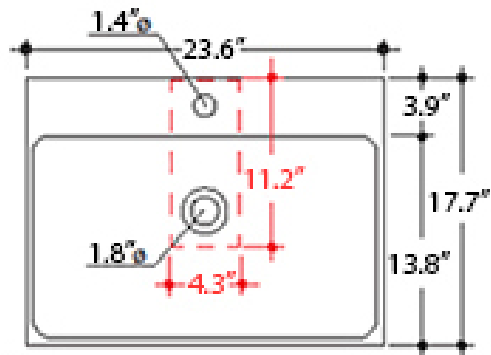

* WS Bath Collections reserves the right to revise dimensions or information on this sheet without notice

Collection Cento	Model Cento Sink & Pedestal	Dimensions Metric <i>1 inch = 2.54 cm</i> <i>1 inch = 25.4 mm</i>	 1051 Lea Drive - Collegeville, PA 19426 Tel. 215 513 9400 - Fax 610 831 0215 www.ws bathcollections.com - info@ws bathcollections.com
------------------------------	---	---	---

Collection
Cento

Model |
Cento 3530

Dimensions Metric
1 inch = 2.54 cm
1 inch = 25.4 mm

WS[®]
BATH
COLLECTIONS

1051 Lea Drive - Collegeville, PA 19426
Tel. 215 513 9400 - Fax 610 831 0215
www.ws bathcollections.com - info@ws bathcollections.com

Collection
Cento

Model |
Cento 3531

Dimensions Metric
1 inch = 2.54 cm
1 inch = 25.4 mm

WS[®]
BATH
COLLECTIONS

1051 Lea Drive - Collegeville, PA 19426
Tel. 215 513 9400 - Fax 610 831 0215
www.ws bathcollections.com - info@ws bathcollections.com

Collection
Cento

Model |
Cento 3532

Dimensions Metric
1 inch = 2.54 cm
1 inch = 25.4 mm

WS[®]
BATH
COLLECTIONS

1051 Lea Drive - Collegeville, PA 19426
Tel. 215 513 9400 - Fax 610 831 0215
www.ws bathcollections.com - info@ws bathcollections.com