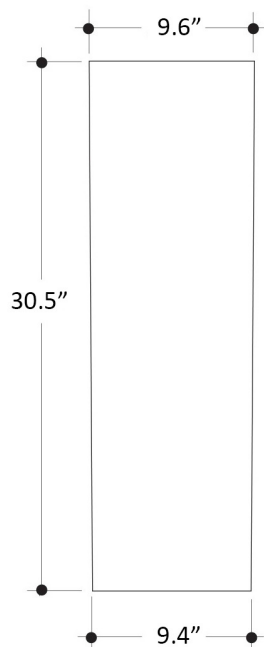

Collection
Cento

Model |
Cento 3533

Dimensions Metric
1 inch = 2.54 cm
1 inch = 25.4 mm

WS[®]
BATH
COLLECTIONS

1051 Lea Drive - Collegeville, PA 19426
Tel. 215 513 9400 - Fax 610 831 0215
www.ws bathcollections.com - info@ws bathcollections.com

Collection
Cento

Model |
Cento 3534

Dimensions Metric
1 inch = 2.54 cm
1 inch = 25.4 mm

WS[®]
BATH
COLLECTIONS

1051 Lea Drive - Collegeville, PA 19426
Tel. 215 513 9400 - Fax 610 831 0215
www.ws bathcollections.com - info@ws bathcollections.com

Collection
Cento

Model |
Cento 3550

Dimensions Metric

1 inch = 2.54 cm
1 inch = 25.4 mm

WS®
BATH
COLLECTIONS

1051 Lea Drive - Collegeville, PA 19426
Tel. 215 513 9400 - Fax 610 831 0215

www.ws bathcollections.com - info@ws bathcollections.com

Front View

Side View

Collection
Cento

Model |
Cento 3570

Dimensions Metric

1 inch = 2.54 cm
1 inch = 25.4 mm

WS[®]
BATH
COLLECTIONS

1051 Lea Drive - Collegeville, PA 19426
Tel. 215 513 9400 - Fax 610 831 0215
www.ws bathcollections.com - info@ws bathcollections.com