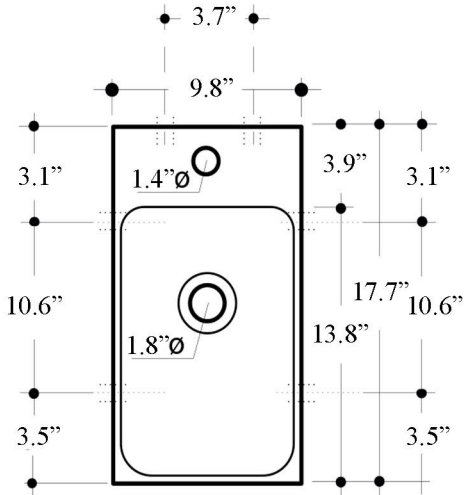

Codes & Standards:

- ADA Compliant

* WS Bath Collections reserves the right to revise dimensions or information on this sheet without notice

Collection Cento	Model Cento 3537	Dimensions Metric <i>1 inch = 2.54 cm</i> <i>1 inch = 25.4 mm</i>	 1051 Lea Drive - Collegeville, PA 19426 Tel. 215 513 9400 - Fax 610 831 0215 www.ws bathcollections.com - info@ws bathcollections.com
------------------------------	------------------------------	--	---

Collection |
Cento

Model |
Cento 3537C
Cento 3537L
Cento 3537R
Cento 3537V

Dimensions Metric
1 inch = 2.54 cm
1 inch = 25.4 mm

1051 Lea Drive - Collegeville, PA 19426
Tel. 215 513 9400 - Fax 610 831 0215
www.ws bathcollections.com - info@ws bathcollections.com

Cento 3537L
Wall Mount With Basin to the Left

Cento 3537R
Wall Mount With Basin to the Right

Collection |
Cento

Model |
Cento 3537L
Cento 3537R

Dimensions Metric
1 inch = 2.54 cm
1 inch = 25.4 mm

WS[®]
BATH
COLLECTIONS

<p>Collection Cento</p>	<p>Model Cento 3537V Cento 3537C</p>	<p>Dimensions Metric 1 inch = 2.54 cm 1 inch = 25.4 mm</p>	 <p>1051 Lea Drive - Collegeville, PA 19426 Tel. 215 513 9400 - Fax 610 831 0215 www.ws bathcollections.com - info@ws bathcollections.com</p>
--------------------------------------	---	--	---