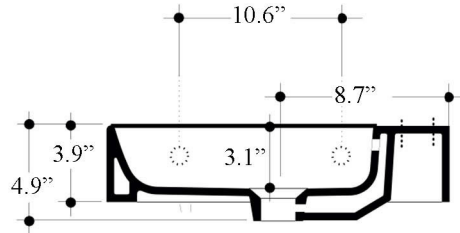

Codes & Standards:

- ADA Compliant

* WS Bath Collections reserves the right to revise dimensions or information on this sheet without notice

Collection Cento	Model Cento 3537	Dimensions Metric <i>1 inch = 2.54 cm</i> <i>1 inch = 25.4 mm</i>	 1051 Lea Drive - Collegeville, PA 19426 Tel. 215 513 9400 - Fax 610 831 0215 www.ws bathcollections.com - info@ws bathcollections.com
------------------------------	------------------------------	--	---

Collection |
Cento

Model |
Cento 3537C
Cento 3537L
Cento 3537R
Cento 3537V

Dimensions Metric
1 inch = 2.54 cm
1 inch = 25.4 mm

1051 Lea Drive - Collegeville, PA 19426
Tel. 215 513 9400 - Fax 610 831 0215
www.ws bathcollections.com - info@ws bathcollections.com

Cento 3537L
Wall Mount With Basin to the Left

Cento 3537R
Wall Mount With Basin to the Right

Collection |
Cento

Model |
Cento 3537L
Cento 3537R

Dimensions Metric
1 inch = 2.54 cm
1 inch = 25.4 mm

WS[®]
BATH
COLLECTIONS

<p>Collection Cento</p>	<p>Model Cento 3537V Cento 3537C</p>	<p>Dimensions Metric 1 inch = 2.54 cm 1 inch = 25.4 mm</p>	 <p>1051 Lea Drive - Collegeville, PA 19426 Tel. 215 513 9400 - Fax 610 831 0215 www.ws bathcollections.com - info@ws bathcollections.com</p>
--------------------------------------	---	--	---