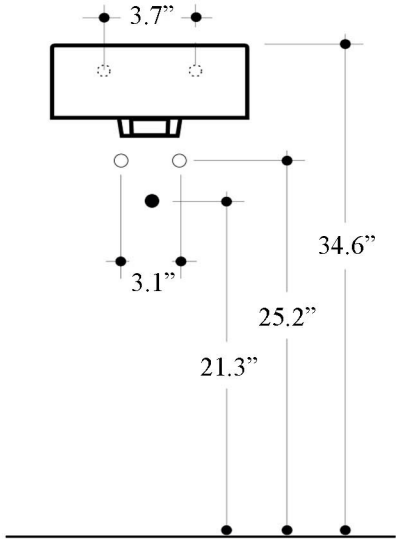

Related Items:

- WSBC 53991 | Push Waste Drain
- WSBC 53922 | Decorative Trap
- Cento 911501 | 14.8" Front Towel Bar in Polished Chrome

Finishes:

SKU# | Options:

- Cento 3537L | Basin to the Left of Faucet
- Cento 3537R | Basin to the Right of Faucet
- Cento 3537F | Basin to the Front of Faucet
- Cento 3537C | Countertop (Vessel) Installation

Codes & Standards:

- ADA Compliant

* WS Bath Collections reserves the right to revise dimensions or information on this sheet without notice

Collection Cento	Model Cento 3537	Dimensions Metric <i>1 inch = 2.54 cm</i> <i>1 inch = 25.4 mm</i>	 1051 Lea Drive - Collegeville, PA 19426 Tel. 215 513 9400 - Fax 610 831 0215 www.ws bathcollections.com - info@ws bathcollections.com
------------------------------	------------------------------	--	---

Collection |
Cento

Model |
Cento 3537C
Cento 3537L
Cento 3537R
Cento 3537V

Dimensions Metric
1 inch = 2.54 cm
1 inch = 25.4 mm

1051 Lea Drive - Collegeville, PA 19426
Tel. 215 513 9400 - Fax 610 831 0215
www.ws bathcollections.com - info@ws bathcollections.com

Cento 3537L
Wall Mount With Basin to the Left

Cento 3537R
Wall Mount With Basin to the Right

Collection |
Cento

Model |
Cento 3537L
Cento 3537R

Dimensions Metric
1 inch = 2.54 cm
1 inch = 25.4 mm

WS[®]
BATH
COLLECTIONS