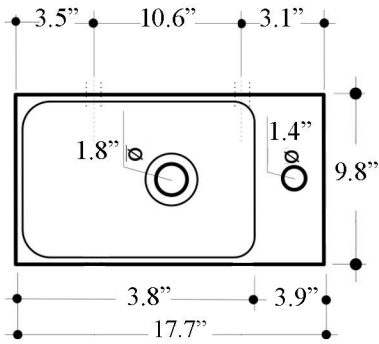

Codes & Standards:

- ADA Compliant

* WS Bath Collections reserves the right to revise dimensions or information on this sheet without notice

Collection Cento	Model Cento 3537	Dimensions Metric <i>1 inch = 2.54 cm</i> <i>1 inch = 25.4 mm</i>	 1051 Lea Drive - Collegeville, PA 19426 Tel. 215 513 9400 - Fax 610 831 0215 www.ws bathcollections.com - info@ws bathcollections.com
------------------------------	------------------------------	--	---

Collection |
Cento

Model |
Cento 3537C
Cento 3537L
Cento 3537R
Cento 3537V

Dimensions Metric
1 inch = 2.54 cm
1 inch = 25.4 mm

1051 Lea Drive - Collegeville, PA 19426
Tel. 215 513 9400 - Fax 610 831 0215
www.ws bathcollections.com - info@ws bathcollections.com

Cento 3537L
Wall Mount With Basin to the Left

Cento 3537R
Wall Mount With Basin to the Right

Collection |
Cento

Model |
Cento 3537L
Cento 3537R

Dimensions Metric
1 inch = 2.54 cm
1 inch = 25.4 mm

WS[®]
BATH
COLLECTIONS

<p>Collection Cento</p>	<p>Model Cento 3537V Cento 3537C</p>	<p>Dimensions Metric 1 inch = 2.54 cm 1 inch = 25.4 mm</p>	 <p>1051 Lea Drive - Collegeville, PA 19426 Tel. 215 513 9400 - Fax 610 831 0215 www.ws bathcollections.com - info@ws bathcollections.com</p>
--------------------------------------	---	--	---