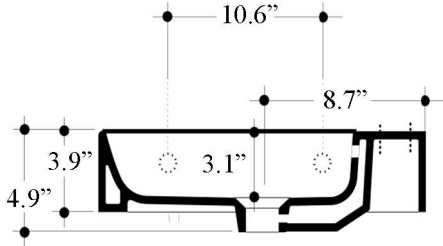

Codes & Standards:

- ADA Compliant

* WS Bath Collections reserves the right to revise dimensions or information on this sheet without notice

Collection Cento	Model Cento 3537	Dimensions Metric <i>1 inch = 2.54 cm</i> <i>1 inch = 25.4 mm</i>	 1051 Lea Drive - Collegeville, PA 19426 Tel. 215 513 9400 - Fax 610 831 0215 www.ws bathcollections.com - info@ws bathcollections.com
------------------------------	------------------------------	--	---

Collection |
Cento

Model |
Cento 3537C
Cento 3537L
Cento 3537R
Cento 3537V

Dimensions Metric
1 inch = 2.54 cm
1 inch = 25.4 mm

1051 Lea Drive - Collegeville, PA 19426
Tel. 215 513 9400 - Fax 610 831 0215
www.ws bathcollections.com - info@ws bathcollections.com

Cento 3537L
Wall Mount With Basin to the Left

Cento 3537R
Wall Mount With Basin to the Right

Collection |
Cento

Model |
Cento 3537L
Cento 3537R

Dimensions Metric
1 inch = 2.54 cm
1 inch = 25.4 mm

WS[®]
BATH
COLLECTIONS

Silicone (optional)

Collection
Cento

Model |
Cento 3537

Dimensions Metric
1 inch = 2.54 cm
1 inch = 25.4 mm

WS®
BATH
COLLECTIONS

1051 Lea Drive - Collegeville, PA 19426
Tel. 215 513 9400 - Fax 610 831 0215
www.ws bathcollections.com - info@ws bathcollections.com