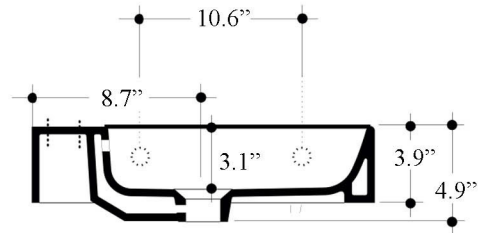

Codes & Standards:

- ADA Compliant

* WS Bath Collections reserves the right to revise dimensions or information on this sheet without notice

Collection Cento	Model Cento 3537	Dimensions Metric <i>1 inch = 2.54 cm</i> <i>1 inch = 25.4 mm</i>	 1051 Lea Drive - Collegeville, PA 19426 Tel. 215 513 9400 - Fax 610 831 0215 www.ws bathcollections.com - info@ws bathcollections.com
------------------------------	------------------------------	--	---

Collection |
Cento

Model |
Cento 3537C
Cento 3537L
Cento 3537R
Cento 3537V

Dimensions Metric
1 inch = 2.54 cm
1 inch = 25.4 mm

1051 Lea Drive - Collegeville, PA 19426
Tel. 215 513 9400 - Fax 610 831 0215
www.ws bathcollections.com - info@ws bathcollections.com

Cento 3537L
Wall Mount With Basin to the Left

Cento 3537R
Wall Mount With Basin to the Right

Collection |
Cento

Model |
Cento 3537L
Cento 3537R

Dimensions Metric
1 inch = 2.54 cm
1 inch = 25.4 mm

WS[®]
BATH
COLLECTIONS

<p>Collection Cento</p>	<p>Model Cento 3537V Cento 3537C</p>	<p>Dimensions Metric 1 inch = 2.54 cm 1 inch = 25.4 mm</p>	 <p>1051 Lea Drive - Collegeville, PA 19426 Tel. 215 513 9400 - Fax 610 831 0215 www.ws bathcollections.com - info@ws bathcollections.com</p>
--------------------------------------	---	--	---