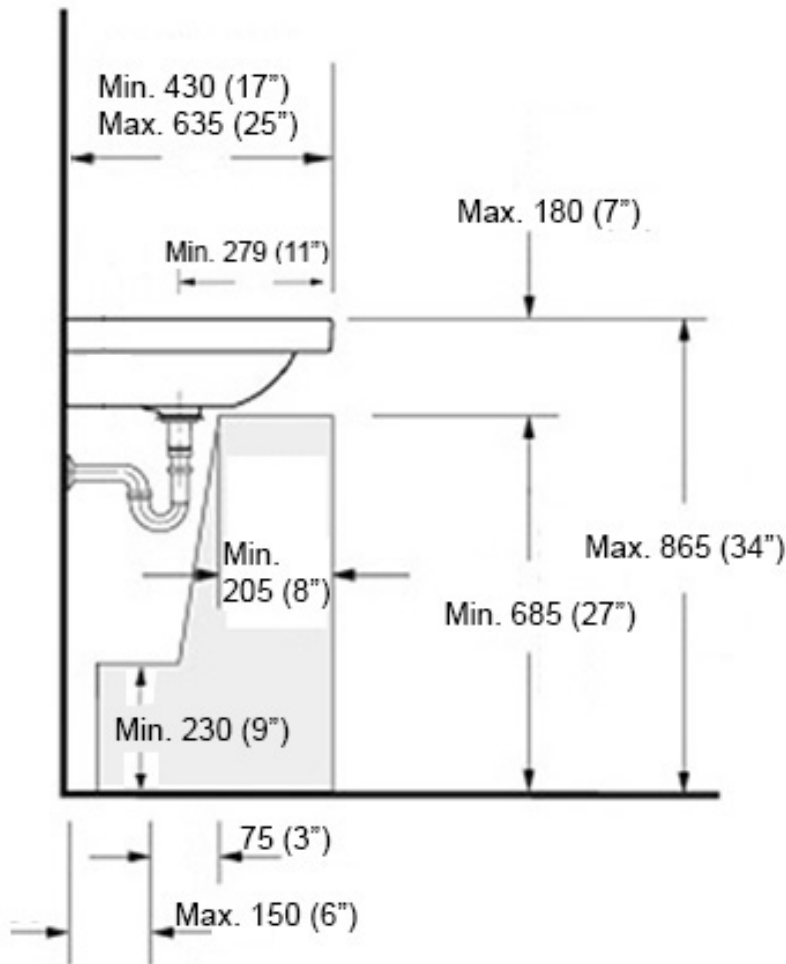

Cento 3537L
Wall Mount With Basin to the Left

Cento 3537R
Wall Mount With Basin to the Right

Collection |
Cento

Model |
Cento 3537L
Cento 3537R

Dimensions Metric
1 inch = 2.54 cm
1 inch = 25.4 mm

WS[®]
BATH
COLLECTIONS

Silicone (optional)

Collection
Cento

Model |
Cento 3537

Dimensions Metric
1 inch = 2.54 cm
1 inch = 25.4 mm

WS®
BATH
COLLECTIONS

1051 Lea Drive - Collegeville, PA 19426
Tel. 215 513 9400 - Fax 610 831 0215
www.ws bathcollections.com - info@ws bathcollections.com

Recommended ADA Installation

Note: ADA Compliant when installed in accordance with ADA guidelines

Collection
Cento

Model |
Cento 3537C
Cento 3537L
Cento 3537R
Cento 3537V

Dimensions Metric
1 inch = 2.54 cm
1 inch = 25.4 mm