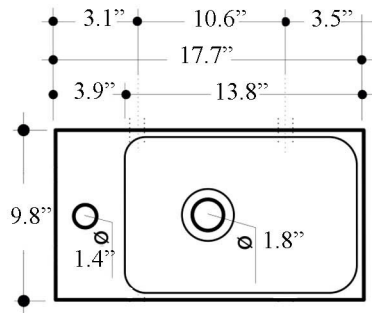

Codes & Standards:

- ADA Compliant

* WS Bath Collections reserves the right to revise dimensions or information on this sheet without notice

Collection Cento	Model Cento 3537	Dimensions Metric <i>1 inch = 2.54 cm</i> <i>1 inch = 25.4 mm</i>	 1051 Lea Drive - Collegeville, PA 19426 Tel. 215 513 9400 - Fax 610 831 0215 www.ws bathcollections.com - info@ws bathcollections.com
------------------------------	------------------------------	--	---

Collection |
Cento

Model |
Cento 3537C
Cento 3537L
Cento 3537R
Cento 3537V

Dimensions Metric
1 inch = 2.54 cm
1 inch = 25.4 mm

1051 Lea Drive - Collegeville, PA 19426
Tel. 215 513 9400 - Fax 610 831 0215
www.ws bathcollections.com - info@ws bathcollections.com

Cento 3537L
Wall Mount With Basin to the Left

Cento 3537R
Wall Mount With Basin to the Right

Collection |
Cento

Model |
Cento 3537L
Cento 3537R

Dimensions Metric
1 inch = 2.54 cm
1 inch = 25.4 mm

WS[®]
BATH
COLLECTIONS

<p>Collection Cento</p>	<p>Model Cento 3537V Cento 3537C</p>	<p>Dimensions Metric 1 inch = 2.54 cm 1 inch = 25.4 mm</p>	 <p>1051 Lea Drive - Collegeville, PA 19426 Tel. 215 513 9400 - Fax 610 831 0215 www.ws bathcollections.com - info@ws bathcollections.com</p>
--------------------------------------	---	--	---