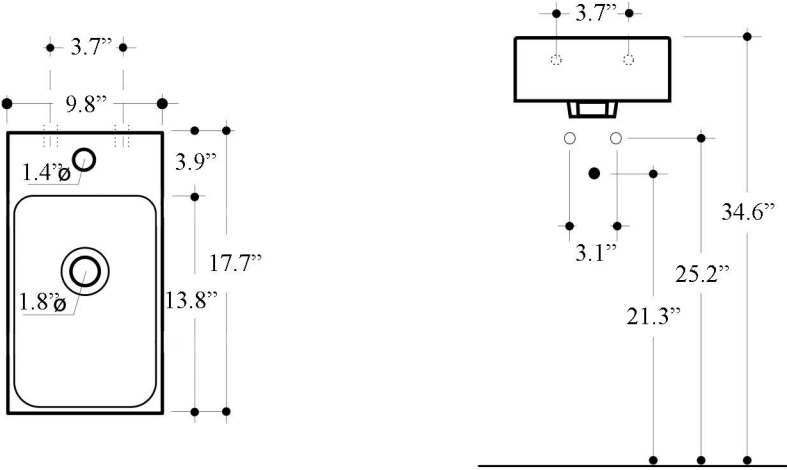

Cento 3537V
Wall Mount With Short Side to the Wall