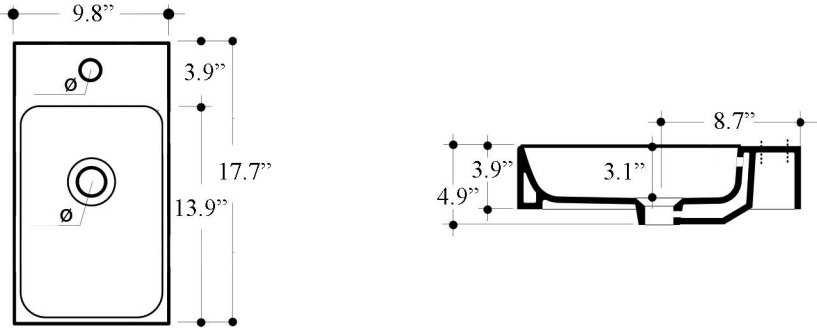

Cento 3537C
Countertop (Vessel) Installation

Collection | Cento	Model | Cento 3537V Cento 3537C	Dimensions Metric 1 inch = 2.54 cm 1 inch = 25.4 mm	1051 Lea Drive - Collegeville, PA 19426 Tel. 215 513 9400 - Fax 610 831 0215 www.ws bathcollections.com - info@ws bathcollections.com