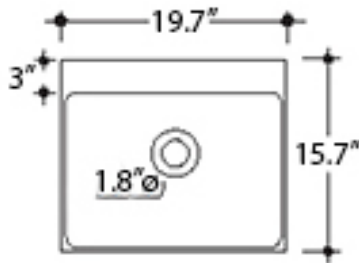

Finishes:

-  Glossy White

SKU# | Options:

- Cento 3559 | Glossy White

* WS Bath Collections reserves the right to revise dimensions or information on this sheet without notice

Collection Cento	Model Cento 3559	Dimensions Metric <i>1 inch = 2.54 cm</i> <i>1 inch = 25.4 mm</i>	 1051 Lea Drive - Collegeville, PA 19426 Tel. 215 513 9400 - Fax 610 831 0215 www.ws bathcollections.com - info@ws bathcollections.com
------------------------------	------------------------------	---	---

Collection
Cento

Model |
Cento 3559

Dimensions Metric
1 inch = 2.54 cm
1 inch = 25.4 mm

WS®
BATH
COLLECTIONS

1051 Lea Drive - Collegeville, PA 19426
Tel. 215 513 9400 - Fax 610 831 0215

www.ws bathcollections.com - info@ws bathcollections.com

Bolts

Silicone (optional)

Collection
Cento

Model |
Cento 3559

Dimensions Metric
1 inch = 2.54 cm
1 inch = 25.4 mm

WS[®]
BATH
COLLECTIONS

1051 Lea Drive - Collegeville, PA 19426
Tel. 215 513 9400 - Fax 610 831 0215
www.ws bathcollections.com - info@ws bathcollections.com