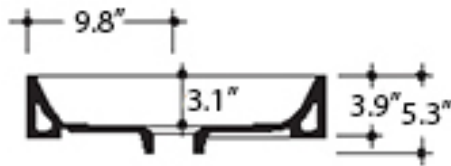

Finishes:

-  Glossy White

SKU# | Options:

- Cento 3559 | Glossy White

* WS Bath Collections reserves the right to revise dimensions or information on this sheet without notice

Collection Cento	Model Cento 3559	Dimensions Metric <i>1 inch = 2.54 cm</i> <i>1 inch = 25.4 mm</i>	 1051 Lea Drive - Collegeville, PA 19426 Tel. 215 513 9400 - Fax 610 831 0215 www.ws bathcollections.com - info@ws bathcollections.com
------------------------------	------------------------------	---	---

Collection
Cento

Model |
Cento 3559

Dimensions Metric
1 inch = 2.54 cm
1 inch = 25.4 mm

WS®
BATH
COLLECTIONS

1051 Lea Drive - Collegeville, PA 19426
Tel. 215 513 9400 - Fax 610 831 0215

www.ws bathcollections.com - info@ws bathcollections.com