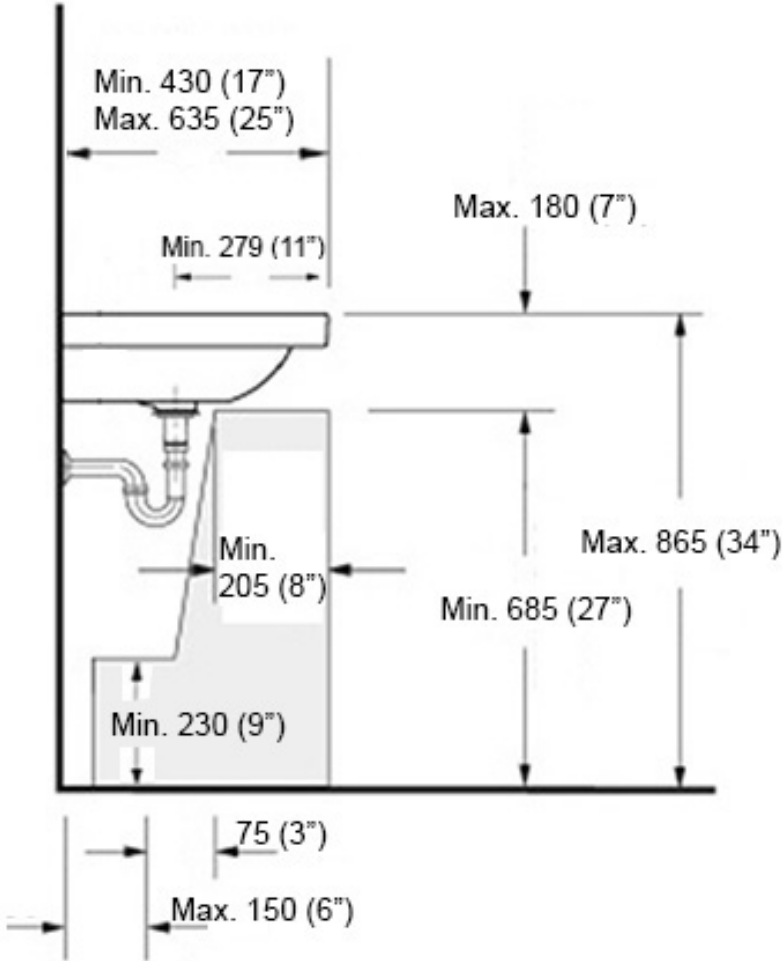

Collection Drop	Model Drop 121 - WS33101K	Dimensions Metric <i>1 inch = 2.54 cm</i> <i>1 inch = 25.4 mm</i>	 1051 Lea Drive - Collegeville, PA 19426 Tel. 215 513 9400 - Fax 610 831 0215 www.ws bathcollections.com - info@ws bathcollections.com
-----------------------------	---------------------------------------	---	---

Dimensions Metric
1 inch = 2.54 cm
1 inch = 25.4 mm

WS[®]
BATH
COLLECTIONS

1051 Lea Drive - Collegeville, PA 19426
Tel. 215 513 9400 - Fax 610 831 0215
www.ws bathcollections.com - info@ws bathcollections.com

Silicone (optional)

Collection
Drop

Model |
Drop 121 - WS33101K

Dimensions Metric
1 inch = 2.54 cm
1 inch = 25.4 mm

WS®
BATH
COLLECTIONS

1051 Lea Drive - Collegeville, PA 19426
Tel. 215 513 9400 - Fax 610 831 0215
www.ws bathcollections.com - info@ws bathcollections.com

Recommended ADA Installation

Note: ADA Compliant when installed in accordance with ADA guidelines

<p>Collection Drop</p>	<p>Model Drop 121 - WS33101K</p>	<p>Dimensions Metric 1 inch = 2.54 cm 1 inch = 25.4 mm</p>	 <p>1051 Lea Drive - Collegeville, PA 19426 Tel. 215 513 9400 - Fax 610 831 0215 www.ws bathcollections.com - info@ws bathcollections.com</p>
-----------------------------------	---	--	---