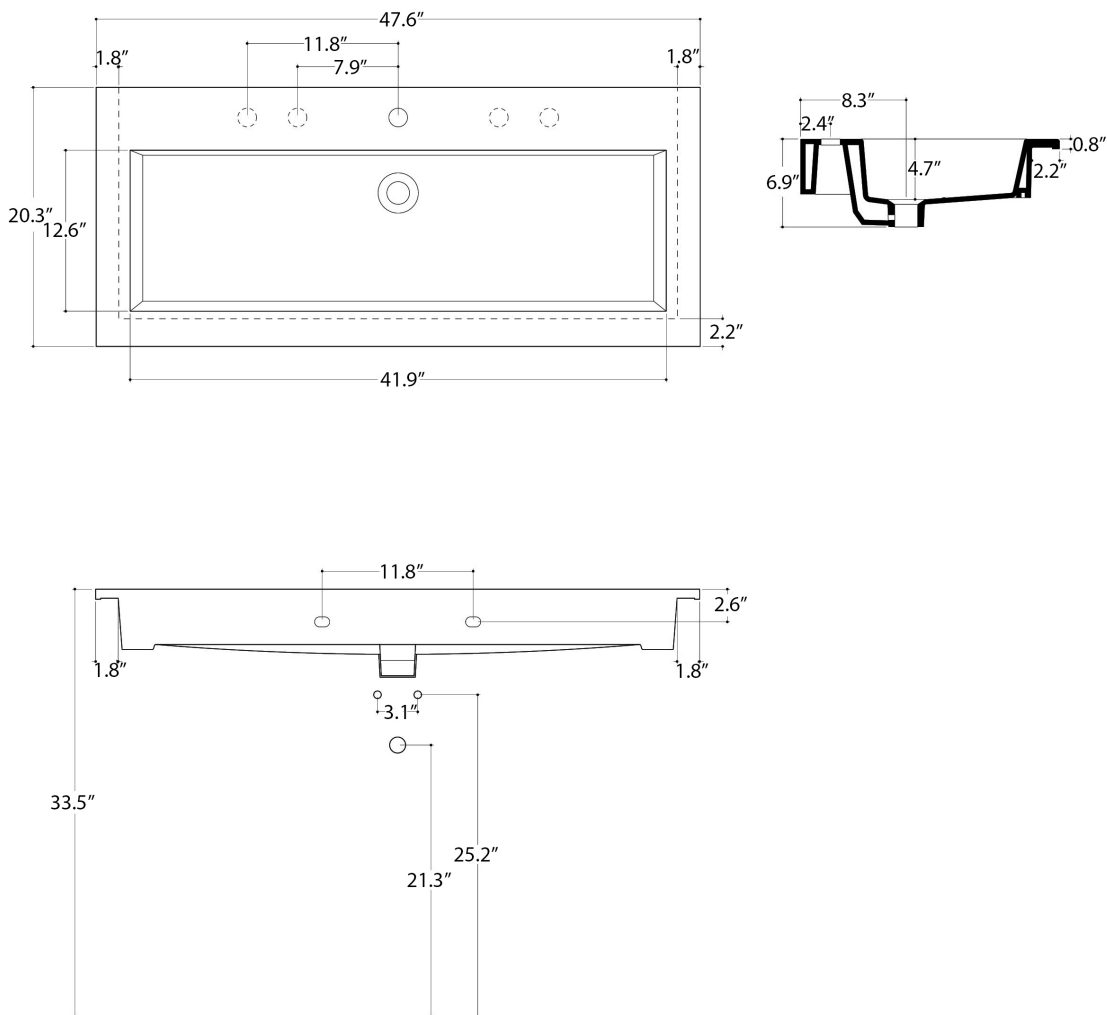

Drop 121 - WS33101K

Features

- Bathroom Sink
- Made of Ceramic
- Glossy White
- With Overflow
- Drop-In or Wall Mount Installation
- With One Faucet Hole
- Made in Italy

Related Items:

- WSBC 53991 | Push Waste Drain
- WSBC 53922 | Decorative Trap

Collection Drop	Model Drop 121 - WS33101K	Dimensions Metric <i>1 inch = 2.54 cm</i> <i>1 inch = 25.4 mm</i>	 1051 Lea Drive - Collegeville, PA 19426 Tel. 215 513 9400 - Fax 610 831 0215 www.ws bathcollections.com - info@ws bathcollections.com
-----------------------------	---------------------------------------	---	---

Dimensions Metric
1 inch = 2.54 cm
1 inch = 25.4 mm

WS[®]
BATH
COLLECTIONS

1051 Lea Drive - Collegeville, PA 19426
Tel. 215 513 9400 - Fax 610 831 0215
www.ws bathcollections.com - info@ws bathcollections.com

Silicone (optional)

Collection
Drop

Model |
Drop 121 - WS33101K

Dimensions Metric
1 inch = 2.54 cm
1 inch = 25.4 mm

WS®
BATH
COLLECTIONS

1051 Lea Drive - Collegeville, PA 19426
Tel. 215 513 9400 - Fax 610 831 0215
www.ws bathcollections.com - info@ws bathcollections.com