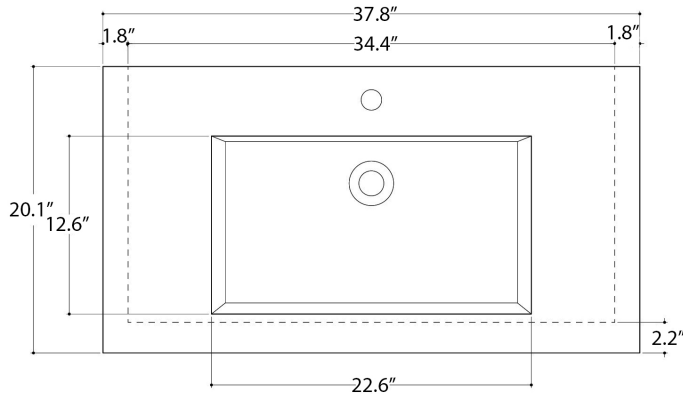

Finishes:

 Glossy White

SKU# | Options:

- Drop 96 | Glossy White

Codes & Standards:

- ADA Compliant

* WS Bath Collections reserves the right to revise dimensions or information on this sheet without notice

Collection Drop	Model Drop 96 - WS32901K	Dimensions Metric <i>1 inch = 2.54 cm</i> <i>1 inch = 25.4 mm</i>	 1051 Lea Drive - Collegeville, PA 19426 Tel. 215 513 9400 - Fax 610 831 0215 www.ws bathcollections.com - info@ws bathcollections.com
-----------------------------	--------------------------------------	---	---

N.B.: Indicated size could have a variation of about 0,8 % due to the use of the moulds or the small variations of the raw materials' technical characteristics used in the mixture.

Collection
Drop

Model |
Drop 96 - WS32901K

Dimensions Metric
1 inch = 2.54 cm
1 inch = 25.4 mm

WS[®]
BATH
COLLECTIONS

1051 Lea Drive - Collegeville, PA 19426
Tel. 215 513 9400 - Fax 610 831 0215
www.ws bathcollections.com - info@ws bathcollections.com

MOUNTING HARDWARE

Wall-mount installation

Vessel/ countertop installation

Bolts

Silicone (optional)

Collection
Drop

Model |
Drop 96 - WS32901K

Dimensions Metric
1 inch = 2.54 cm
1 inch = 25.4 mm