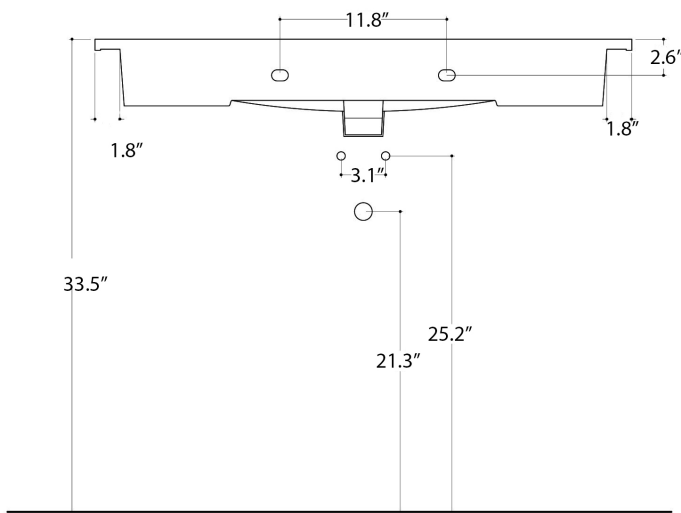

Finishes:

 Glossy White

SKU# | Options:

- Drop 96 | Glossy White

Codes & Standards:

- ADA Compliant

* WS Bath Collections reserves the right to revise dimensions or information on this sheet without notice

Collection Drop	Model Drop 96 - WS32901K	Dimensions Metric <i>1 inch = 2.54 cm</i> <i>1 inch = 25.4 mm</i>	 1051 Lea Drive - Collegeville, PA 19426 Tel. 215 513 9400 - Fax 610 831 0215 www.ws bathcollections.com - info@ws bathcollections.com
-----------------------------	--------------------------------------	---	---

N.B.: Indicated size could have a variation of about 0,8 % due to the use of the moulds or the small variations of the raw materials' technical characteristics used in the mixture.

Collection
Drop

Model |
Drop 96 - WS32901K

Dimensions Metric
1 inch = 2.54 cm
1 inch = 25.4 mm

WS[®]
BATH
COLLECTIONS

1051 Lea Drive - Collegeville, PA 19426
Tel. 215 513 9400 - Fax 610 831 0215
www.ws bathcollections.com - info@ws bathcollections.com

MOUNTING HARDWARE

Wall-mount installation

Vessel/ countertop installation

Bolts

Silicone (optional)

Collection
Drop

Model |
Drop 96 - WS32901K

Dimensions Metric
1 inch = 2.54 cm
1 inch = 25.4 mm