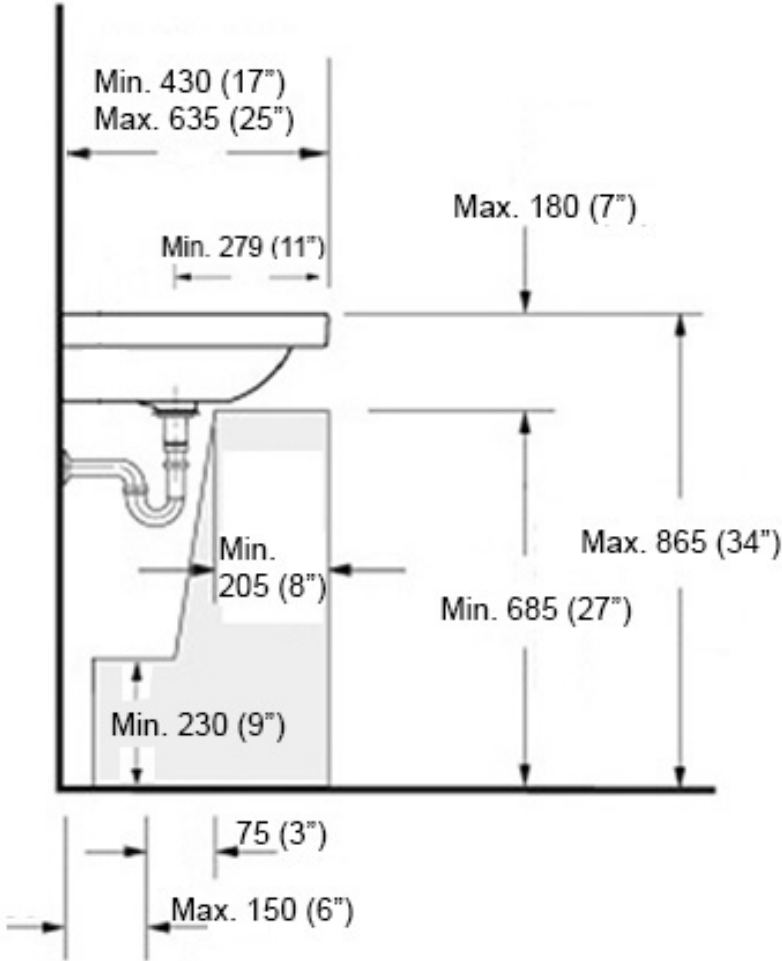

Recommended ADA Installation

Note: ADA Compliant when installed in accordance with ADA guidelines

Collection Drop	Model | Drop 96 - WS32901K	Dimensions Metric 1 inch = 2.54 cm 1 inch = 25.4 mm	1051 Lea Drive - Collegeville, PA 19426 Tel. 215 513 9400 - Fax 610 831 0215 www.ws bathcollections.com - info@ws bathcollections.com