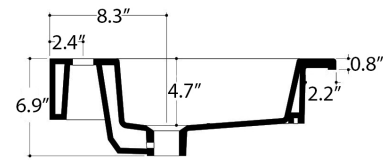

Finishes:

 Glossy White

SKU# | Options:

- Drop 96 | Glossy White

Codes & Standards:

- ADA Compliant

* WS Bath Collections reserves the right to revise dimensions or information on this sheet without notice

Collection Drop	Model Drop 96 - WS32901K	Dimensions Metric <i>1 inch = 2.54 cm</i> <i>1 inch = 25.4 mm</i>	 1051 Lea Drive - Collegeville, PA 19426 Tel. 215 513 9400 - Fax 610 831 0215 www.ws bathcollections.com - info@ws bathcollections.com
-----------------------------	--------------------------------------	---	---

N.B.: Indicated size could have a variation of about 0,8 % due to the use of the moulds or the small variations of the raw materials' technical characteristics used in the mixture.

Collection
Drop

Model |
Drop 96 - WS32901K

Dimensions Metric
1 inch = 2.54 cm
1 inch = 25.4 mm

WS[®]
BATH
COLLECTIONS

1051 Lea Drive - Collegeville, PA 19426
Tel. 215 513 9400 - Fax 610 831 0215
www.ws bathcollections.com - info@ws bathcollections.com

MOUNTING HARDWARE

Wall-mount installation

Vessel/ countertop installation

Bolts

Silicone (optional)

Collection
Drop

Model |
Drop 96 - WS32901K

Dimensions Metric
1 inch = 2.54 cm
1 inch = 25.4 mm