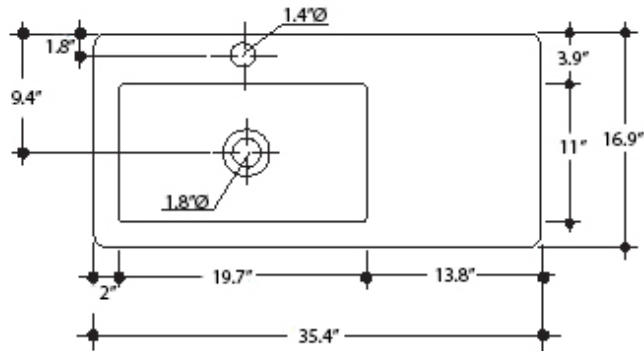

Features

- Ceramic
- With overflow
- Countertop or wall-mount installation
- With faucet hole

Ego 3244

SKU# | Option:

- Ego 3244 | White

Collection
Ego

Model |
Ego 3244

Dimensions Metric

1 inch = 2.54 cm

1 inch = 25.4 mm

WS[®]
BATH
COLLECTIONS

1051 Lea Drive - Collegeville, PA 19426
Tel. 215 513 9400 - Fax 610 831 0215

www.ws bathcollections.com - info@ws bathcollectins.com

Collection
Ego

Model |
Ego 3244

Dimensions Metric
1 inch = 2.54 cm
1 inch = 25.4 mm

WS®
BATH
COLLECTIONS

1051 Lea Drive - Collegeville, PA 19426
Tel. 215 513 9400 - Fax 610 831 0215
www.ws bathcollections.com - info@ws bathcollections.com

MOUNTING HARDWARE

Wall-mount installation

Bolts

Vessel/ countertop installation

Silicone (*optional*)

Collection
Ego

Model |
Ego 3244

Dimensions Metric
1 inch = 2.54 cm
1 inch = 25.4 mm