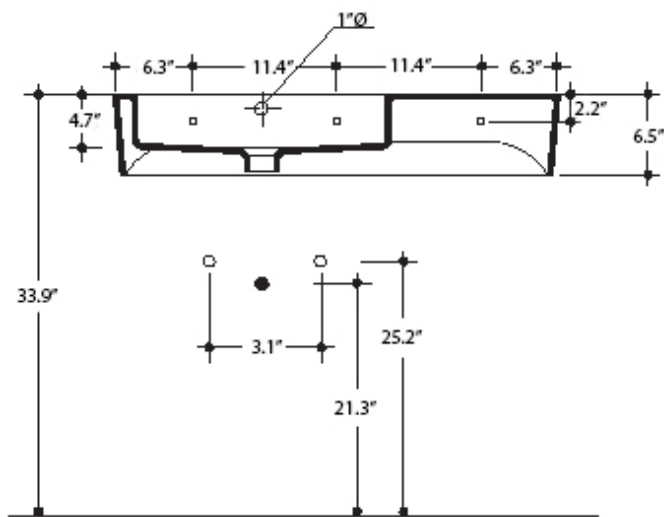

Features

- Ceramic
- With overflow
- Countertop or wall-mount installation
- With faucet hole

Ego 3244

SKU# | Option:

- Ego 3244 | White

Collection
Ego

Model |
Ego 3244

Dimensions Metric

1 inch = 2.54 cm

1 inch = 25.4 mm

WS[®]
BATH
COLLECTIONS

1051 Lea Drive - Collegeville, PA 19426
Tel. 215 513 9400 - Fax 610 831 0215

www.ws bathcollections.com - info@ws bathcollectins.com

Collection
Ego

Model |
Ego 3244

Dimensions Metric
1 inch = 2.54 cm
1 inch = 25.4 mm

WS®
BATH
COLLECTIONS

1051 Lea Drive - Collegeville, PA 19426
Tel. 215 513 9400 - Fax 610 831 0215
www.ws bathcollections.com - info@ws bathcollections.com

MOUNTING HARDWARE

Wall-mount installation

Bolts

Vessel/ countertop installation

Silicone (*optional*)

Collection
Ego

Model |
Ego 3244

Dimensions Metric
1 inch = 2.54 cm
1 inch = 25.4 mm