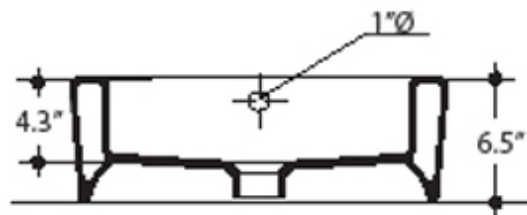

Model |
Ego 3247

Dimensions Metric

1 inch = 2.54 cm

1 inch = 25.4 mm

WS[®]
BATH
COLLECTIONS

1051 Lea Drive - Collegeville, PA 19426
Tel. 215 513 9400 - Fax 610 831 0215

www.ws bathcollections.com - info@ws bathcollectins.com

Collection
Gi q

Model |
Gi q'5469

Dimensions Metric
1 inch = 2.54 cm
1 inch = 25.4 mm

WS[®]
BATH
COLLECTIONS

1051 Lea Drive - Collegeville, PA 19426
Tel. 215 513 9400 - Fax 610 831 0215
www.ws bathcollections.com - info@ws bathcollections.com

MOUNTING HARDWARE

Wall-mount installation

Vessel/ countertop installation

Bolts

Silicone (*optional*)

Collection
Gi q

Model |
Gi q"5469"

Dimensions Metric
1 inch = 2.54 cm
1 inch = 25.4 mm