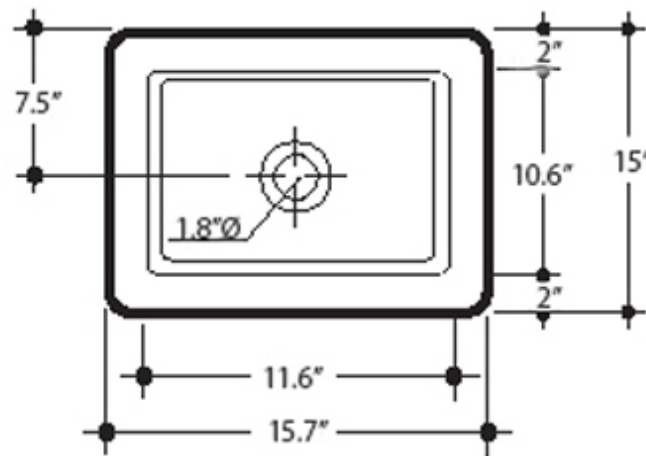

Model |
Ego 3247

Dimensions Metric

1 inch = 2.54 cm

1 inch = 25.4 mm

WS[®]
BATH
COLLECTIONS

1051 Lea Drive - Collegeville, PA 19426
Tel. 215 513 9400 - Fax 610 831 0215

www.ws bathcollections.com - info@ws bathcollectins.com

Collection
Gi q

Model |
Gi q'5469

Dimensions Metric
1 inch = 2.54 cm
1 inch = 25.4 mm

WS[®]
BATH
COLLECTIONS

1051 Lea Drive - Collegeville, PA 19426
Tel. 215 513 9400 - Fax 610 831 0215
www.ws bathcollections.com - info@ws bathcollections.com

MOUNTING HARDWARE

Wall-mount installation

Vessel/ countertop installation

Bolts

Silicone (*optional*)

Collection
Gi q

Model |
Gi q"5469"

Dimensions Metric
1 inch = 2.54 cm
1 inch = 25.4 mm