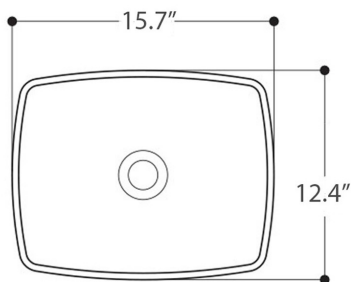

Features

- Ceramic
- Without overflow
- Countertop (vessel) installation
- Without faucet hole

H10 40C - 8108001

SKU# | Option:

- H10 40C - 8108001 | White

Collection
H10

Model |
H10 40C - 8108001

Dimensions Metric

1 inch = 2.54 cm

1 inch = 25.4 mm

WS®
BATH
COLLECTIONS

1051 Lea Drive - Collegeville, PA 19426
Tel. 215 513 9400 - Fax 610 831 0215

www.ws bathcollections.com - info@ws bathcollectins.com

N.B.: Indicated size could have a variation of about 0,8 % due to the use of the moulds or the small variations of the raw materials' technical characteristics used in the mixture.

Collection
J 32

Model |
J 32"62E"/": 32: 223

Dimensions Metric

1 inch = 2.54 cm
1 inch = 25.4 mm

WS[®]
BATH
COLLECTIONS

1051 Lea Drive - Collegeville, PA 19426
Tel. 215 513 9400 - Fax 610 831 0215
www.ws bathcollections.com - info@ws bathcollections.com

MOUNTING HARDWARE

Wall-mount installation

Vessel/ countertop installation

Bolts

Silicone (*optional*)

Collection
J 32

Model |
J 32"62E"/": 32: 223

Dimensions Metric
1 inch = 2.54 cm
1 inch = 25.4 mm