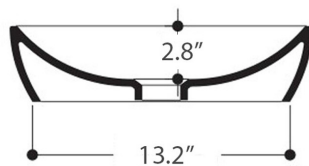

Features

- Ceramic
- Without overflow
- Countertop (vessel) installation
- Without faucet hole

H10 40C - 8108001

SKU# | Option:

- H10 40C - 8108001 | White

Collection
H10

Model |
H10 40C - 8108001

Dimensions Metric

1 inch = 2.54 cm

1 inch = 25.4 mm

WS®
BATH
COLLECTIONS

1051 Lea Drive - Collegeville, PA 19426
Tel. 215 513 9400 - Fax 610 831 0215

www.ws bathcollections.com - info@ws bathcollectins.com

N.B.: Indicated size could have a variation of about 0,8 % due to the use of the moulds or the small variations of the raw materials' technical characteristics used in the mixture.

Collection
J 32

Model |
J 32"62E"/": 32: 223

Dimensions Metric

1 inch = 2.54 cm
1 inch = 25.4 mm

WS[®]
BATH
COLLECTIONS

1051 Lea Drive - Collegeville, PA 19426
Tel. 215 513 9400 - Fax 610 831 0215
www.ws bathcollections.com - info@ws bathcollections.com

MOUNTING HARDWARE

Wall-mount installation

Vessel/ countertop installation

Bolts

Silicone (*optional*)

Collection
J 32

Model |
J 32"62E"/": 32: 223

Dimensions Metric
1 inch = 2.54 cm
1 inch = 25.4 mm