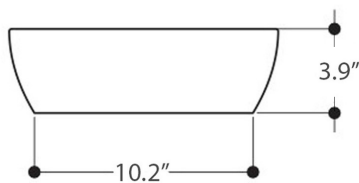

Features

- Ceramic
- Without overflow
- Countertop (vessel) installation
- Without faucet hole

H10 40C - 8108001

SKU# | Option:

- H10 40C - 8108001 | White

Collection
H10

Model |
H10 40C - 8108001

Dimensions Metric

1 inch = 2.54 cm

1 inch = 25.4 mm

WS®
BATH
COLLECTIONS

1051 Lea Drive - Collegeville, PA 19426
Tel. 215 513 9400 - Fax 610 831 0215

www.ws bathcollections.com - info@ws bathcollectins.com

N.B.: Indicated size could have a variation of about 0,8 % due to the use of the moulds or the small variations of the raw materials' technical characteristics used in the mixture.

Collection
J 32

Model |
J 32"62E"/": 32: 223

Dimensions Metric

1 inch = 2.54 cm
1 inch = 25.4 mm

WS[®]
BATH
COLLECTIONS

1051 Lea Drive - Collegeville, PA 19426
Tel. 215 513 9400 - Fax 610 831 0215
www.ws bathcollections.com - info@ws bathcollections.com

MOUNTING HARDWARE

Wall-mount installation

Vessel/ countertop installation

Bolts

Silicone (*optional*)

Collection
J 32

Model |
J 32"62E"/": 32: 223

Dimensions Metric
1 inch = 2.54 cm
1 inch = 25.4 mm