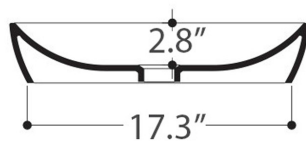

Features

- Ceramic
- Without overflow
- Countertop (vessel) installation
- Without faucet hole

H10 50C - 8108101

SKU# | Option:

- H10 50C - 8108101 | White

<p>Collection H10</p>	<p>Model H10 50C - 8108101</p>	<p>Dimensions Metric <i>1 inch = 2.54 cm</i> <i>1 inch = 25.4 mm</i></p>	 <p>1051 Lea Drive - Collegeville, PA 19426 Tel. 215 513 9400 - Fax 610 831 0215 www.ws bathcollections.com - info@ws bathcollectins.com</p>
----------------------------------	---	--	---

N.B.: Indicated size could have a variation of about 0,8 % due to the use of the moulds or the small variations of the raw materials' technical characteristics used in the mixture.

Collection
H10

Model |
J 3 2 "7 2E"/": 32: 323

Dimensions Metric

1 inch = 2.54 cm
1 inch = 25.4 mm

WS[®]
BATH
COLLECTIONS

1051 Lea Drive - Collegeville, PA 19426
Tel. 215 513 9400 - Fax 610 831 0215
www.ws bathcollections.com - info@ws bathcollections.com

MOUNTING HARDWARE

Wall-mount installation

Bolts

Vessel/ countertop installation

Silicone (*optional*)

Collection
H10

Model |
J 3 2 "7 2 "E": 32: 323

Dimensions Metric
1 inch = 2.54 cm
1 inch = 25.4 mm