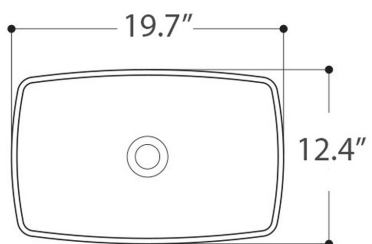

Features

- Ceramic
- Without overflow
- Countertop (vessel) installation
- Without faucet hole

H10 50C - 8108101

SKU# | Option:

- H10 50C - 8108101 | White

<p>Collection H10</p>	<p>Model H10 50C - 8108101</p>	<p>Dimensions Metric <i>1 inch = 2.54 cm</i> <i>1 inch = 25.4 mm</i></p>	 <p>1051 Lea Drive - Collegeville, PA 19426 Tel. 215 513 9400 - Fax 610 831 0215 www.ws bathcollections.com - info@ws bathcollectins.com</p>
----------------------------------	---	--	---

N.B.: Indicated size could have a variation of about 0,8 % due to the use of the moulds or the small variations of the raw materials' technical characteristics used in the mixture.

Collection
H10

Model |
J 3 2 "7 2E"/": 32: 323

Dimensions Metric

1 inch = 2.54 cm
1 inch = 25.4 mm

WS[®]
BATH
COLLECTIONS

1051 Lea Drive - Collegeville, PA 19426
Tel. 215 513 9400 - Fax 610 831 0215
www.ws bathcollections.com - info@ws bathcollections.com

MOUNTING HARDWARE

Wall-mount installation

Bolts

Vessel/ countertop installation

Silicone (*optional*)

Collection
H10

Model |
J 3 2 "7 2 "E": 32: 323

Dimensions Metric
1 inch = 2.54 cm
1 inch = 25.4 mm