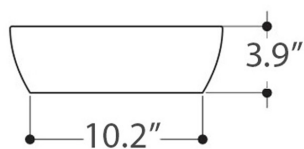

Features

- Ceramic
- Without overflow
- Countertop (vessel) installation
- Without faucet hole

H10 50C - 8108101

SKU# | Option:

- H10 50C - 8108101 | White

<p>Collection H10</p>	<p>Model H10 50C - 8108101</p>	<p>Dimensions Metric <i>1 inch = 2.54 cm</i> <i>1 inch = 25.4 mm</i></p>	 <p>1051 Lea Drive - Collegeville, PA 19426 Tel. 215 513 9400 - Fax 610 831 0215 www.ws bathcollections.com - info@ws bathcollectins.com</p>
----------------------------------	---	--	---

N.B.: Indicated size could have a variation of about 0,8 % due to the use of the moulds or the small variations of the raw materials' technical characteristics used in the mixture.

Collection
H10

Model |
J 3 2 "7 2E"/": 32: 323

Dimensions Metric

1 inch = 2.54 cm
1 inch = 25.4 mm

WS[®]
BATH
COLLECTIONS

1051 Lea Drive - Collegeville, PA 19426
Tel. 215 513 9400 - Fax 610 831 0215
www.ws bathcollections.com - info@ws bathcollections.com

MOUNTING HARDWARE

Wall-mount installation

Bolts

Vessel/ countertop installation

Silicone (*optional*)

Collection
H10

Model |
J 3 2 "7 2 "E": 32: 323

Dimensions Metric
1 inch = 2.54 cm
1 inch = 25.4 mm