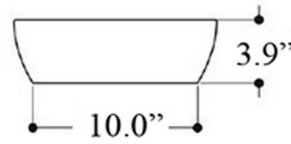

Collection |
H10

Model |
H10 60U - 8208501

Dimensions Metric

1 inch = 2.54 cm

1 inch = 25.4 mm

1051 Lea Drive - Collegeville, PA 19426
Tel. 215 513 9400 - Fax 610 831 0215

www.ws bathcollections.com - info@ws bathcollections.com

H10 60U - 8208501

Installation Instructions - Under Mount Installation
Mounting Hardware (*Brackets included*)

Bottom View

Top View

Collection
H10

Model |
H10 60U - 8208501

Dimensions Metric
1 inch = 2.54 cm
1 inch = 25.4 mm