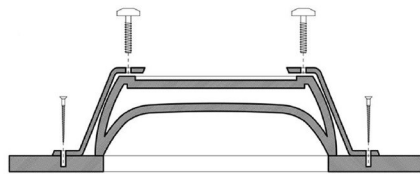

Collection |
H10

Model |
H10 60U - 8208501

Dimensions Metric

1 inch = 2.54 cm

1 inch = 25.4 mm

1051 Lea Drive - Collegeville, PA 19426
Tel. 215 513 9400 - Fax 610 831 0215

www.ws bathcollections.com - info@ws bathcollections.com

H10 60U - 8208501

Installation Instructions - Under Mount Installation
Mounting Hardware (*Brackets included*)

Bottom View

Top View

Collection
H10

Model |
H10 60U - 8208501

Dimensions Metric
1 inch = 2.54 cm
1 inch = 25.4 mm