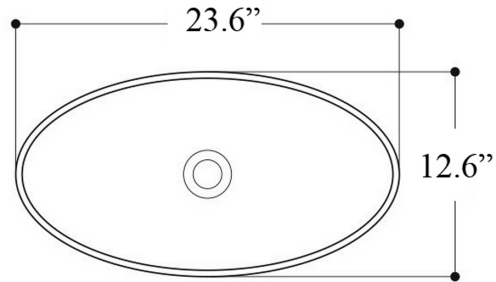

Collection |
H10

Model |
H10 60U - 8208501

Dimensions Metric

1 inch = 2.54 cm

1 inch = 25.4 mm

1051 Lea Drive - Collegeville, PA 19426
Tel. 215 513 9400 - Fax 610 831 0215

www.ws bathcollections.com - info@ws bathcollections.com

H10 60U - 8208501

Installation Instructions - Under Mount Installation
Mounting Hardware (*Brackets included*)

Bottom View

Top View

Collection
H10

Model |
H10 60U - 8208501

Dimensions Metric
1 inch = 2.54 cm
1 inch = 25.4 mm

Silicone (optional)

Collection
H10

Model |
H10 60U - 8208501

Dimensions Metric
1 inch = 2.54 cm
1 inch = 25.4 mm

 **WS[®]**
BATH
COLLECTIONS

1051 Lea Drive - Collegeville, PA 19426
Tel. 215 513 9400 - Fax 610 831 0215
www.ws bathcollections.com - info@ws bathcollections.com