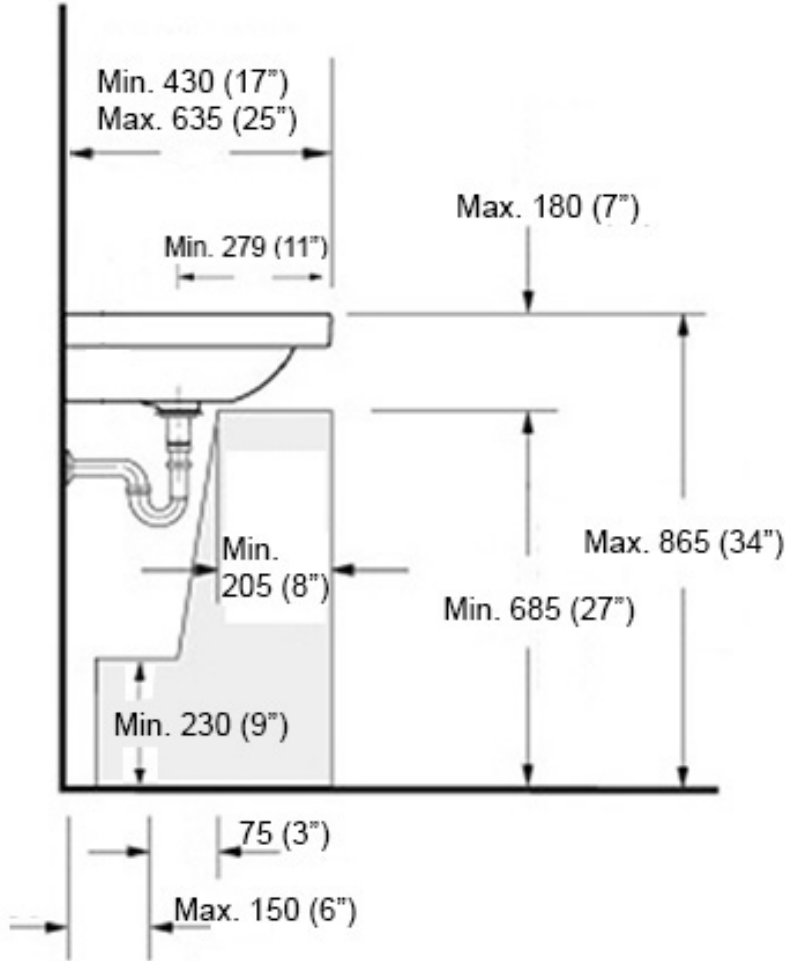

Collection |
H10

Model |
H10 60U - 8208501

Dimensions Metric

1 inch = 2.54 cm

1 inch = 25.4 mm

1051 Lea Drive - Collegeville, PA 19426
Tel. 215 513 9400 - Fax 610 831 0215

www.ws bathcollections.com - info@ws bathcollections.com

H10 60U - 8208501

Installation Instructions - Under Mount Installation
Mounting Hardware (*Brackets included*)

Bottom View

Top View

Collection
H10

Model |
H10 60U - 8208501

Dimensions Metric
1 inch = 2.54 cm
1 inch = 25.4 mm

Silicone (optional)

Collection
H10

Model |
H10 60U - 8208501

Dimensions Metric
1 inch = 2.54 cm
1 inch = 25.4 mm

 **WS[®]**
BATH
COLLECTIONS

1051 Lea Drive - Collegeville, PA 19426
Tel. 215 513 9400 - Fax 610 831 0215
www.ws bathcollections.com - info@ws bathcollections.com

Recommended ADA Installation

Note: ADA Compliant when installed in accordance with ADA guidelines

<p>Collection H10</p>	<p>Model H10 60U - 8208501</p>	<p>Dimensions Metric 1 inch = 2.54 cm 1 inch = 25.4 mm</p>	<p>WS[®] BATH COLLECTIONS 1051 Lea Drive - Collegeville, PA 19426 Tel. 215 513 9400 - Fax 610 831 0215 www.ws bathcollections.com - info@ws bathcollections.com</p>
----------------------------------	---	--	--