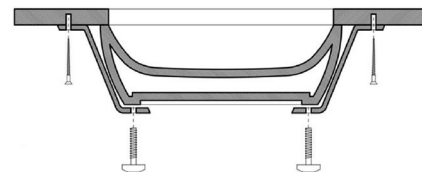

Collection |
H10

Model |
H10 60U - 8208501

Dimensions Metric

1 inch = 2.54 cm

1 inch = 25.4 mm

1051 Lea Drive - Collegeville, PA 19426
Tel. 215 513 9400 - Fax 610 831 0215

www.ws bathcollections.com - info@ws bathcollections.com

H10 60U - 8208501

Installation Instructions - Under Mount Installation
Mounting Hardware (*Brackets included*)

Bottom View

Top View

Collection
H10

Model |
H10 60U - 8208501

Dimensions Metric
1 inch = 2.54 cm
1 inch = 25.4 mm