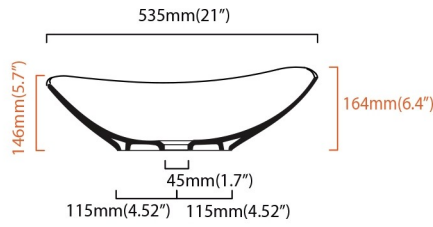

- = smaltato perimetralmente
  all glazed sides
- = non smaltato dietro
  unglazed behind