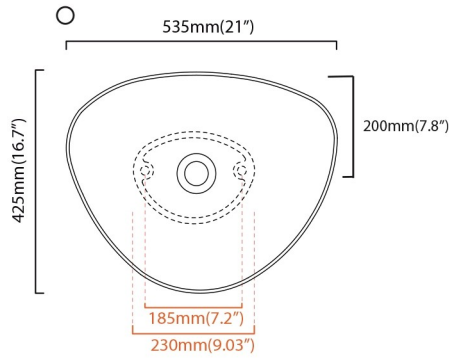

- = smaltato perimetralmente
  all glazed sides
- = non smaltato dietro
  unglazed behind