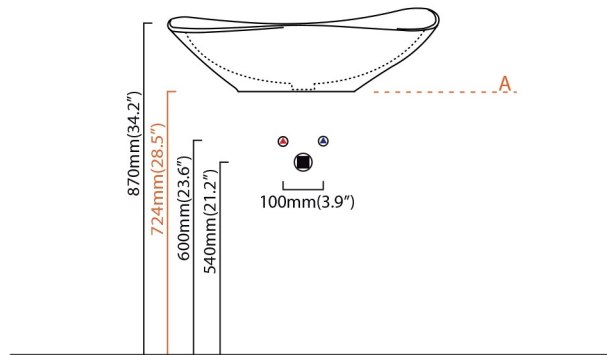

- U= sottopiano
  undercounter
- I = incasso
  inset
- A = appoggio
  freestanding
- W= sospeso
  wall hung