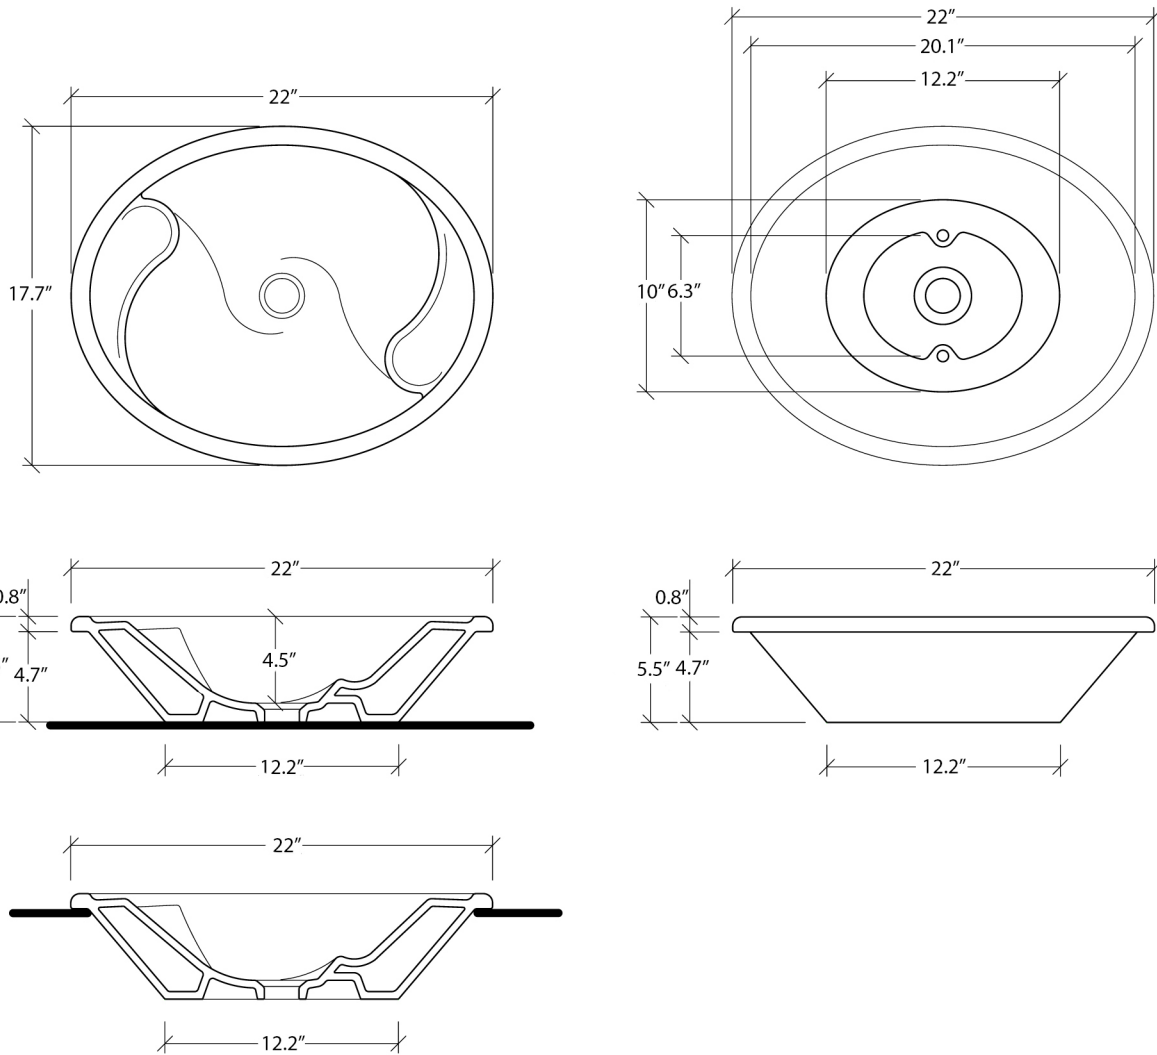

## SKU# | Options:

- LVO 400 | Glossy White

\* WS Bath Collections reserves the right to revise dimensions or information on this sheet without notice

<b>Collections</b>   Ceramica	<b>Model</b>   LVO 400	Dimensions Metric <i>1 inch = 2.54 cm</i> <i>1 inch = 25.4 mm</i>	 1051 Lea Drive - Collegeville, PA 19426 Tel. 215 513 9400 - Fax 610 831 0215 <a href="http://www.ws bathcollections.com">www.ws bathcollections.com</a> - <a href="mailto:info@ws bathcollections.com">info@ws bathcollections.com</a>
----------------------------------	---------------------------	---	---

Collection  
Ceramica

Model |  
LVO 400

Dimensions Metric

1 inch = 2.54 cm  
1 inch = 25.4 mm

**WS**<sup>®</sup>  
BATH  
COLLECTIONS

1051 Lea Drive - Collegeville, PA 19426  
Tel. 215 513 9400 - Fax 610 831 0215  
[www.ws bathcollections.com](http://www.ws bathcollections.com) - [info@ws bathcollections.com](mailto:info@ws bathcollections.com)