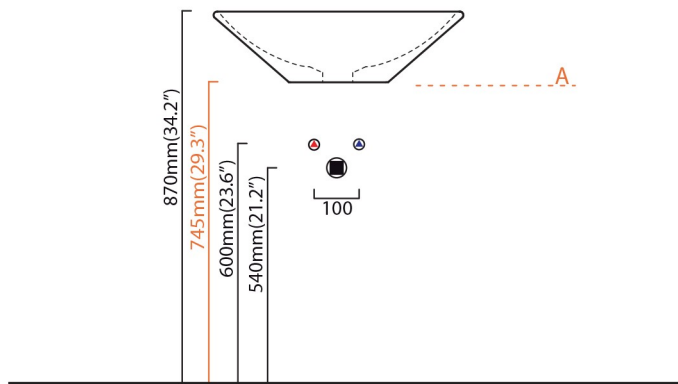

Finishes:

 Glossy White

SKU# | Options:

- LVQ 120 | Glossy White

* WS Bath Collections reserves the right to revise dimensions or information on this sheet without notice

Collections Ceramica	Model LVQ 120	Dimensions Metric <i>1 inch = 2.54 cm</i> <i>1 inch = 25.4 mm</i>	 1051 Lea Drive - Collegeville, PA 19426 Tel. 215 513 9400 - Fax 610 831 0215 www.ws bathcollections.com - info@ws bathcollections.com
----------------------------------	---------------------------	---	---

- = smaltato perimetralmente all glazed sides
- = non smaltato dietro unglazed behind

scasso consigliato ø 90 mm
recommended size of hole ø 90 mm **A**

- U= sottopiano undercounter
- I = incasso inset
- A = appoggio freestanding
- W= sospeso wall hung

Collection
Ceramica

Model |
LVQ 120

Dimensions Metric

1 inch = 2.54 cm
1 inch = 25.4 mm

WS[®]
BATH
COLLECTIONS

1051 Lea Drive - Collegeville, PA 19426
Tel. 215 513 9400 - Fax 610 831 0215

www.ws bathcollections.com - info@ws bathcollections.com

Silicone (optional)

Collection
Ceramica

Model |
LVQ 120

Dimensions Metric
1 inch = 2.54 cm
1 inch = 25.4 mm

WS[®]
BATH
COLLECTIONS

1051 Lea Drive - Collegeville, PA 19426
Tel. 215 513 9400 - Fax 610 831 0215
www.ws bathcollections.com - info@ws bathcollections.com