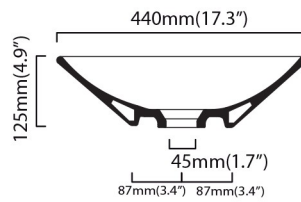

Finishes:

 Glossy White

SKU# | Options:

- LVQ 120 | Glossy White

* WS Bath Collections reserves the right to revise dimensions or information on this sheet without notice

Collections Ceramica	Model LVQ 120	Dimensions Metric <i>1 inch = 2.54 cm</i> <i>1 inch = 25.4 mm</i>	 1051 Lea Drive - Collegeville, PA 19426 Tel. 215 513 9400 - Fax 610 831 0215 www.ws bathcollections.com - info@ws bathcollections.com
----------------------------------	---------------------------	---	---

- = smaltato perimetralmente all glazed sides
- = non smaltato dietro unglazed behind

scasso consigliato ø 90 mm
recommended size of hole ø 90 mm **A**

- U= sottopiano undercounter
- I = incasso inset
- A = appoggio freestanding
- W= sospeso wall hung

Collection
Ceramica

Model |
LVQ 120

Dimensions Metric

1 inch = 2.54 cm
1 inch = 25.4 mm

WS[®]
BATH
COLLECTIONS

1051 Lea Drive - Collegeville, PA 19426
Tel. 215 513 9400 - Fax 610 831 0215

www.ws bathcollections.com - info@ws bathcollections.com

Silicone (optional)

Collection
Ceramica

Model |
LVQ 120

Dimensions Metric
1 inch = 2.54 cm
1 inch = 25.4 mm

WS[®]
BATH
COLLECTIONS

1051 Lea Drive - Collegeville, PA 19426
Tel. 215 513 9400 - Fax 610 831 0215
www.ws bathcollections.com - info@ws bathcollections.com