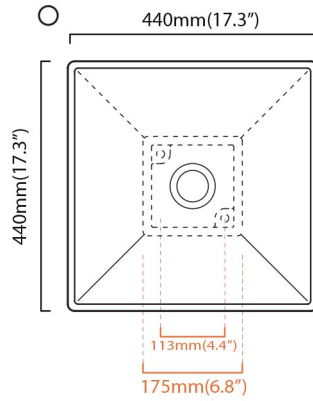

Finishes:

 Glossy White

SKU# | Options:

- LVQ 120 | Glossy White

* WS Bath Collections reserves the right to revise dimensions or information on this sheet without notice

Collections Ceramica	Model LVQ 120	Dimensions Metric <i>1 inch = 2.54 cm</i> <i>1 inch = 25.4 mm</i>	 1051 Lea Drive - Collegeville, PA 19426 Tel. 215 513 9400 - Fax 610 831 0215 www.ws bathcollections.com - info@ws bathcollections.com
----------------------------------	---------------------------	---	---

- = smaltato perimetralmente all glazed sides
- = non smaltato dietro unglazed behind

scasso consigliato ø 90 mm
recommended size of hole ø 90 mm **A**

- U= sottopiano undercounter
- I = incasso inset
- A = appoggio freestanding
- W= sospeso wall hung

Collection
Ceramica

Model |
LVQ 120

Dimensions Metric

1 inch = 2.54 cm
1 inch = 25.4 mm

WS[®]
BATH
COLLECTIONS

1051 Lea Drive - Collegeville, PA 19426
Tel. 215 513 9400 - Fax 610 831 0215

www.ws bathcollections.com - info@ws bathcollections.com

Silicone (optional)

Collection
Ceramica

Model |
LVQ 120

Dimensions Metric
1 inch = 2.54 cm
1 inch = 25.4 mm

WS[®]
BATH
COLLECTIONS

1051 Lea Drive - Collegeville, PA 19426
Tel. 215 513 9400 - Fax 610 831 0215
www.ws bathcollections.com - info@ws bathcollections.com