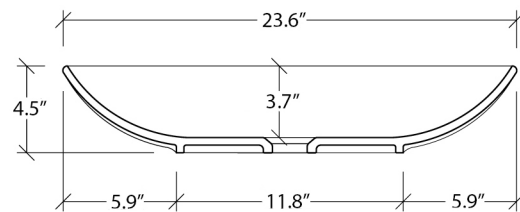

LVR 210

Features

- Bathroom Sink
- Made of Ceramic
- In Ceramic White
- Without Overflow
- Countertop (Vessel) Installation
- Made in Italy

Related Items:

- WSBC | Push Waste Drain
- WSBC 53922 | Decorative Trap

Finishes:

 Ceramic White

SKU# | Options:

- LVR 210 | Ceramic White

* WS Bath Collections reserves the right to revise dimensions or information on this sheet without notice

Collection Ceramica	Model LVR 210	Dimensions Metric <i>1 inch = 2.54 cm</i> <i>1 inch = 25.4 mm</i>	 1051 Lea Drive - Collegeville, PA 19426 Tel. 215 513 9400 - Fax 610 831 0215 www.ws bathcollections.com - info@ws bathcollections.com
---------------------------------	---------------------------	---	---

Collection
Ceramica

Model |
LVR 210

Dimensions Metric

1 inch = 2.54 cm
1 inch = 25.4 mm

WS[®]
BATH
COLLECTIONS

1051 Lea Drive - Collegeville, PA 19426
Tel. 215 513 9400 - Fax 610 831 0215

www.ws bathcollections.com - info@ws bathcollections.com

Bolts

Silicone (optional)

Collection
Ceramica

Model |
LVR 210

Dimensions Metric

1 inch = 2.54 cm
1 inch = 25.4 mm

WS®
BATH
COLLECTIONS

1051 Lea Drive - Collegeville, PA 19426
Tel. 215 513 9400 - Fax 610 831 0215