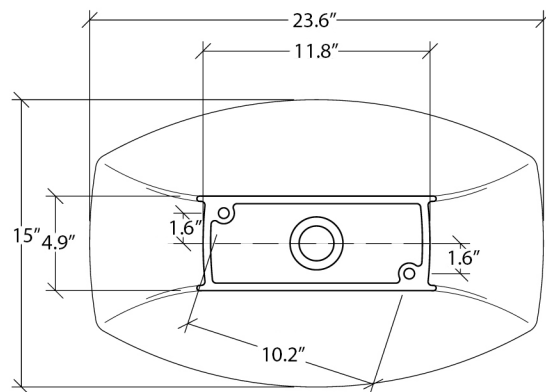

LVR 210

Features

- Bathroom Sink
- Made of Ceramic
- In Ceramic White
- Without Overflow
- Countertop (Vessel) Installation
- Made in Italy

Related Items:

- WSBC | Push Waste Drain
- WSBC 53922 | Decorative Trap

Finishes:

 Ceramic White

SKU# | Options:

- LVR 210 | Ceramic White

* WS Bath Collections reserves the right to revise dimensions or information on this sheet without notice

Collection Ceramica	Model LVR 210	Dimensions Metric <i>1 inch = 2.54 cm</i> <i>1 inch = 25.4 mm</i>	 1051 Lea Drive - Collegeville, PA 19426 Tel. 215 513 9400 - Fax 610 831 0215 www.ws bathcollections.com - info@ws bathcollections.com
---------------------------------	---------------------------	---	---

Collection
Ceramica

Model |
LVR 210

Dimensions Metric

1 inch = 2.54 cm
1 inch = 25.4 mm

WS[®]
BATH
COLLECTIONS

1051 Lea Drive - Collegeville, PA 19426
Tel. 215 513 9400 - Fax 610 831 0215

www.ws bathcollections.com - info@ws bathcollections.com

Bolts

Silicone (optional)

Collection
Ceramica

Model |
LVR 210

Dimensions Metric

1 inch = 2.54 cm
1 inch = 25.4 mm

WS®
BATH
COLLECTIONS

1051 Lea Drive - Collegeville, PA 19426
Tel. 215 513 9400 - Fax 610 831 0215