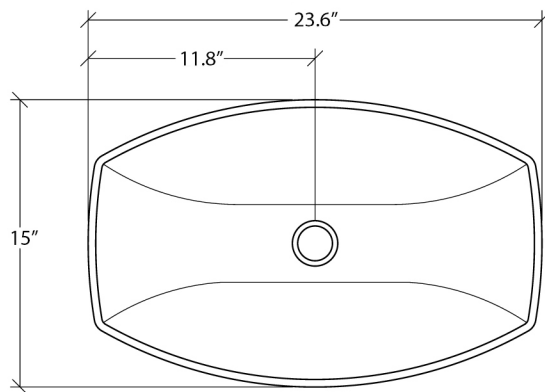

LVR 210

Features

- Bathroom Sink
- Made of Ceramic
- In Ceramic White
- Without Overflow
- Countertop (Vessel) Installation
- Made in Italy

Related Items:

- WSBC | Push Waste Drain
- WSBC 53922 | Decorative Trap

Finishes:

 Ceramic White

SKU# | Options:

- LVR 210 | Ceramic White

* WS Bath Collections reserves the right to revise dimensions or information on this sheet without notice

Collection Ceramica	Model LVR 210	Dimensions Metric <i>1 inch = 2.54 cm</i> <i>1 inch = 25.4 mm</i>	 1051 Lea Drive - Collegeville, PA 19426 Tel. 215 513 9400 - Fax 610 831 0215 www.ws bathcollections.com - info@ws bathcollections.com
---------------------------------	---------------------------	---	---

Collection
Ceramica

Model |
LVR 210

Dimensions Metric

1 inch = 2.54 cm
1 inch = 25.4 mm

WS[®]
BATH
COLLECTIONS

1051 Lea Drive - Collegeville, PA 19426
Tel. 215 513 9400 - Fax 610 831 0215

www.ws bathcollections.com - info@ws bathcollections.com

Bolts

Silicone (optional)

Collection
Ceramica

Model |
LVR 210

Dimensions Metric

1 inch = 2.54 cm
1 inch = 25.4 mm

WS®
BATH
COLLECTIONS

1051 Lea Drive - Collegeville, PA 19426
Tel. 215 513 9400 - Fax 610 831 0215