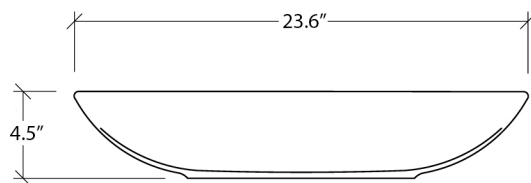

LVR 210

Features

- Bathroom Sink
- Made of Ceramic
- In Ceramic White
- Without Overflow
- Countertop (Vessel) Installation
- Made in Italy

Related Items:

- WSBC | Push Waste Drain
- WSBC 53922 | Decorative Trap

Finishes:

 Ceramic White

SKU# | Options:

- LVR 210 | Ceramic White

* WS Bath Collections reserves the right to revise dimensions or information on this sheet without notice

Collection Ceramica	Model LVR 210	Dimensions Metric <i>1 inch = 2.54 cm</i> <i>1 inch = 25.4 mm</i>	 1051 Lea Drive - Collegeville, PA 19426 Tel. 215 513 9400 - Fax 610 831 0215 www.ws bathcollections.com - info@ws bathcollections.com
---------------------------------	---------------------------	---	---

Collection
Ceramica

Model |
LVR 210

Dimensions Metric

1 inch = 2.54 cm
1 inch = 25.4 mm

WS[®]
BATH
COLLECTIONS

1051 Lea Drive - Collegeville, PA 19426
Tel. 215 513 9400 - Fax 610 831 0215

www.ws bathcollections.com - info@ws bathcollections.com

Bolts

Silicone (optional)

Collection
Ceramica

Model |
LVR 210

Dimensions Metric

1 inch = 2.54 cm
1 inch = 25.4 mm

WS®
BATH
COLLECTIONS

1051 Lea Drive - Collegeville, PA 19426
Tel. 215 513 9400 - Fax 610 831 0215