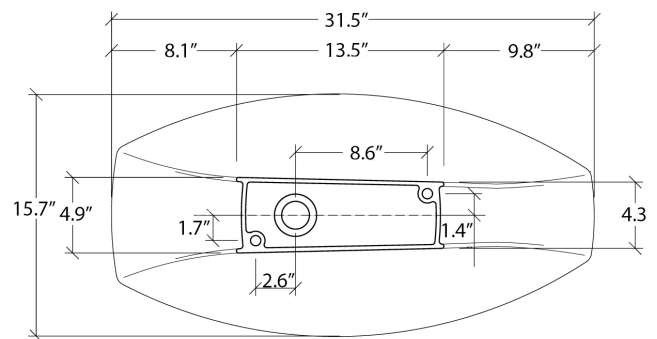

Product Specs Sheets

Cover Page

LVR 220

Features

- Bathroom Sink
- Made of Ceramic
- In Ceramic White
- Without Overflow
- Countertop (Vessel) Installation
- Made in Italy

Related Items:

- WSBC 00076 | Push Waste Drain
- WSBC 53922 | Decorative Trap

Finishes:

 Ceramic White

SKU# | Options:

- LVR 220 | Ceramic White

* WS Bath Collections reserves the right to revise dimensions or information on this sheet without notice

Collection Ceramica	Model LVR 220	Dimensions Metric <i>1 inch = 2.54 cm</i> <i>1 inch = 25.4 mm</i>	 1051 Lea Drive - Collegeville, PA 19426 Tel. 215 513 9400 - Fax 610 831 0215 www.ws bathcollections.com - info@ws bathcollections.com
---------------------------------	---------------------------	-------------------------------------------------------------------------	---------------------------------------------------------------------------------------------------------------------------------------------------------------------------------------------------------------------------------------------------------------------------------------------------------------------------------------

Collection
Ceramica

Model |
LVR 220

Dimensions Metric

1 inch = 2.54 cm
1 inch = 25.4 mm

WS[®]
BATH
COLLECTIONS

1051 Lea Drive - Collegeville, PA 19426
Tel. 215 513 9400 - Fax 610 831 0215

www.ws bathcollections.com - info@ws bathcollections.com

Bolts

Silicone (optional)

Collection
Ceramica

Model |
LVR 220

Dimensions Metric

1 inch = 2.54 cm
1 inch = 25.4 mm

WS®
BATH
COLLECTIONS

1051 Lea Drive - Collegeville, PA 19426
Tel. 215 513 9400 - Fax 610 831 0215