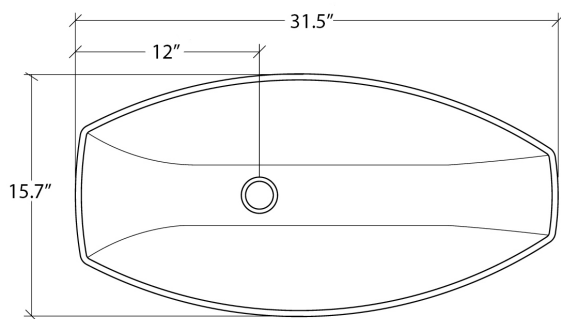

Product Specs Sheets

Cover Page

LVR 220

Features

- Bathroom Sink
- Made of Ceramic
- In Ceramic White
- Without Overflow
- Countertop (Vessel) Installation
- Made in Italy

Related Items:

- WSBC 00076 | Push Waste Drain
- WSBC 53922 | Decorative Trap

Finishes:

 Ceramic White

SKU# | Options:

- LVR 220 | Ceramic White

* WS Bath Collections reserves the right to revise dimensions or information on this sheet without notice

Collection Ceramica	Model LVR 220	Dimensions Metric <i>1 inch = 2.54 cm</i> <i>1 inch = 25.4 mm</i>	 1051 Lea Drive - Collegeville, PA 19426 Tel. 215 513 9400 - Fax 610 831 0215 www.ws bathcollections.com - info@ws bathcollections.com
---------------------------------	---------------------------	-------------------------------------------------------------------------	---------------------------------------------------------------------------------------------------------------------------------------------------------------------------------------------------------------------------------------------------------------------------------------------------------------------------------------

Collection
Ceramica

Model |
LVR 220

Dimensions Metric

1 inch = 2.54 cm
1 inch = 25.4 mm

WS[®]
BATH
COLLECTIONS

1051 Lea Drive - Collegeville, PA 19426
Tel. 215 513 9400 - Fax 610 831 0215

www.ws bathcollections.com - info@ws bathcollections.com

Bolts

Silicone (optional)

Collection
Ceramica

Model |
LVR 220

Dimensions Metric

1 inch = 2.54 cm
1 inch = 25.4 mm

WS®
BATH
COLLECTIONS

1051 Lea Drive - Collegeville, PA 19426
Tel. 215 513 9400 - Fax 610 831 0215