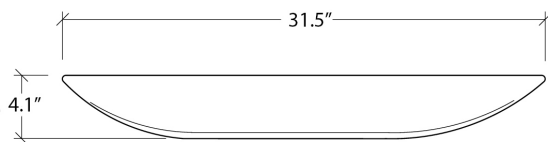

Product Specs Sheets

Cover Page

LVR 220

Features

- Bathroom Sink
- Made of Ceramic
- In Ceramic White
- Without Overflow
- Countertop (Vessel) Installation
- Made in Italy

Related Items:

- WSBC 00076 | Push Waste Drain
- WSBC 53922 | Decorative Trap

Finishes:

 Ceramic White

SKU# | Options:

- LVR 220 | Ceramic White

* WS Bath Collections reserves the right to revise dimensions or information on this sheet without notice

Collection Ceramica	Model LVR 220	Dimensions Metric <i>1 inch = 2.54 cm</i> <i>1 inch = 25.4 mm</i>	 1051 Lea Drive - Collegeville, PA 19426 Tel. 215 513 9400 - Fax 610 831 0215 www.ws bathcollections.com - info@ws bathcollections.com
---------------------------------	---------------------------	-------------------------------------------------------------------------	---------------------------------------------------------------------------------------------------------------------------------------------------------------------------------------------------------------------------------------------------------------------------------------------------------------------------------------

Collection
Ceramica

Model |
LVR 220

Dimensions Metric

1 inch = 2.54 cm
1 inch = 25.4 mm

WS[®]
BATH
COLLECTIONS

1051 Lea Drive - Collegeville, PA 19426
Tel. 215 513 9400 - Fax 610 831 0215

www.ws bathcollections.com - info@ws bathcollections.com

Bolts

Silicone (optional)

Collection
Ceramica

Model |
LVR 220

Dimensions Metric

1 inch = 2.54 cm
1 inch = 25.4 mm

WS®
BATH
COLLECTIONS

1051 Lea Drive - Collegeville, PA 19426
Tel. 215 513 9400 - Fax 610 831 0215