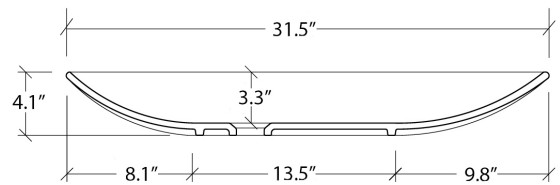

Product Specs Sheets

Cover Page

LVR 220

Features

- Bathroom Sink
- Made of Ceramic
- In Ceramic White
- Without Overflow
- Countertop (Vessel) Installation
- Made in Italy

Related Items:

- WSBC 00076 | Push Waste Drain
- WSBC 53922 | Decorative Trap

Finishes:

 Ceramic White

SKU# | Options:

- LVR 220 | Ceramic White

* WS Bath Collections reserves the right to revise dimensions or information on this sheet without notice

Collection Ceramica	Model LVR 220	Dimensions Metric <i>1 inch = 2.54 cm</i> <i>1 inch = 25.4 mm</i>	 1051 Lea Drive - Collegeville, PA 19426 Tel. 215 513 9400 - Fax 610 831 0215 www.ws bathcollections.com - info@ws bathcollections.com
---------------------------------	---------------------------	-------------------------------------------------------------------------	---------------------------------------------------------------------------------------------------------------------------------------------------------------------------------------------------------------------------------------------------------------------------------------------------------------------------------------

Collection
Ceramica

Model |
LVR 220

Dimensions Metric

1 inch = 2.54 cm
1 inch = 25.4 mm

WS[®]
BATH
COLLECTIONS

1051 Lea Drive - Collegeville, PA 19426
Tel. 215 513 9400 - Fax 610 831 0215

www.ws bathcollections.com - info@ws bathcollections.com

Bolts

Silicone (optional)

Collection
Ceramica

Model |
LVR 220

Dimensions Metric

1 inch = 2.54 cm
1 inch = 25.4 mm

WS®
BATH
COLLECTIONS

1051 Lea Drive - Collegeville, PA 19426
Tel. 215 513 9400 - Fax 610 831 0215