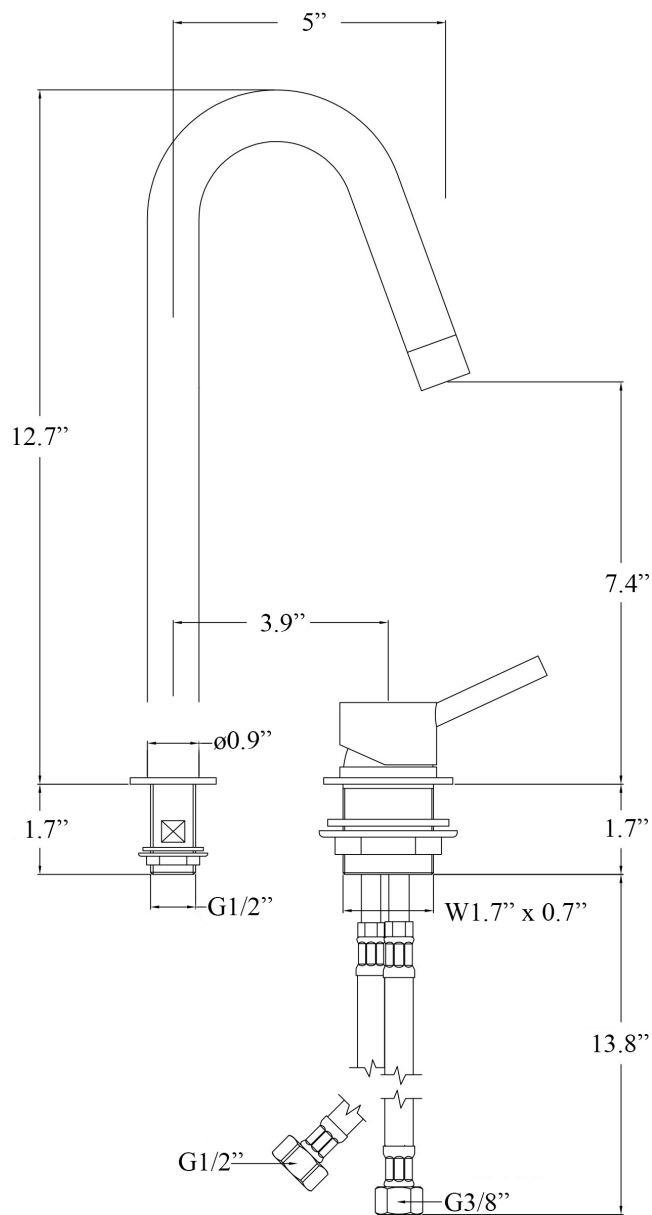

Product Specs Sheets

Linea | 54061

Miscelatore + canna per piano, testa cieca, in ottone cromato. (necessari 2 fori).

Wash basin mixer with top spout without pop-up, chromed brass (needs two holes).

Collection
Linea

Model |
Linea 54061

Dimensions Metric

1 inch = 2.54 cm
1 inch = 25.4 mm

WS[®]
BATH
COLLECTIONS

1051 Lea Drive - Collegeville, PA 19426
Tel. 215 513 9400 - Fax 610 831 0215
www.ws bathcollections.com - info@ws bathcollections.com