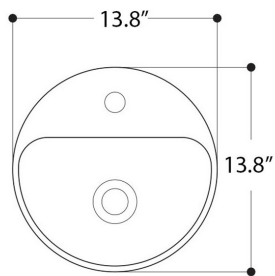

<b>Collection  </b> Normal	<b>Model  </b> Normal 03 - WS10501	Dimensions Metric <i>1 inch = 2.54 cm</i> <i>1 inch = 25.4 mm</i>	 1051 Lea Drive - Collegeville, PA 19426 Tel. 215 513 9400 - Fax 610 831 0215 <a href="http://www.ws bathcollections.com">www.ws bathcollections.com</a> - <a href="mailto:info@ws bathcollections.com">info@ws bathcollections.com</a>
-------------------------------	---------------------------------------	---	---

N.B.: Indicated size could have a variation of about 0,8 % due to the use of the moulds or the small variations of the raw materials' technical characteristics used in the mixture.

Collection  
Normal

Model |  
Normal 03 - WS10501

Dimensions Metric

1 inch = 2.54 cm  
1 inch = 25.4 mm

**WS**<sup>®</sup>  
BATH  
COLLECTIONS

1051 Lea Drive - Collegeville, PA 19426  
Tel. 215 513 9400 - Fax 610 831 0215  
[www.ws bathcollections.com](http://www.ws bathcollections.com) - [info@ws bathcollections.com](mailto:info@ws bathcollections.com)

### Vessel/ countertop installation

Bolts

Silicone (optional)

Collection  
Normal

Model |  
Normal 03 - WS10501

Dimensions Metric  
*1 inch = 2.54 cm*  
*1 inch = 25.4 mm*

**WS**<sup>®</sup>

**BATH  
COLLECTIONS**