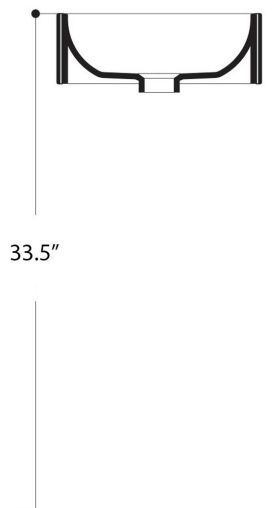

<b>Collection  </b> Normal	<b>Model  </b> Normal 03 - WS10501	Dimensions Metric <i>1 inch = 2.54 cm</i> <i>1 inch = 25.4 mm</i>	 1051 Lea Drive - Collegeville, PA 19426 Tel. 215 513 9400 - Fax 610 831 0215 <a href="http://www.ws bathcollections.com">www.ws bathcollections.com</a> - <a href="mailto:info@ws bathcollections.com">info@ws bathcollections.com</a>
-------------------------------	---------------------------------------	---	---

N.B.: Indicated size could have a variation of about 0,8 % due to the use of the moulds or the small variations of the raw materials' technical characteristics used in the mixture.

Collection  
Normal

Model |  
Normal 03 - WS10501

Dimensions Metric

1 inch = 2.54 cm  
1 inch = 25.4 mm

**WS**<sup>®</sup>  
BATH  
COLLECTIONS

1051 Lea Drive - Collegeville, PA 19426  
Tel. 215 513 9400 - Fax 610 831 0215  
[www.ws bathcollections.com](http://www.ws bathcollections.com) - [info@ws bathcollections.com](mailto:info@ws bathcollections.com)

### Vessel/ countertop installation

Bolts

Silicone (optional)

Collection  
Normal

Model |  
Normal 03 - WS10501

Dimensions Metric  
*1 inch = 2.54 cm*  
*1 inch = 25.4 mm*

**WS**<sup>®</sup>

**BATH  
COLLECTIONS**