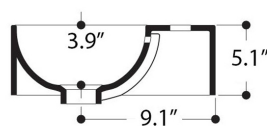

<b>Collection  </b> Normal	<b>Model  </b> Normal 03 - WS10501	Dimensions Metric <i>1 inch = 2.54 cm</i> <i>1 inch = 25.4 mm</i>	 1051 Lea Drive - Collegeville, PA 19426 Tel. 215 513 9400 - Fax 610 831 0215 <a href="http://www.ws bathcollections.com">www.ws bathcollections.com</a> - <a href="mailto:info@ws bathcollections.com">info@ws bathcollections.com</a>
-------------------------------	---------------------------------------	---	---

N.B.: Indicated size could have a variation of about 0,8 % due to the use of the moulds or the small variations of the raw materials' technical characteristics used in the mixture.

Collection  
Normal

Model |  
Normal 03 - WS10501

Dimensions Metric

1 inch = 2.54 cm  
1 inch = 25.4 mm

**WS**<sup>®</sup>  
BATH  
COLLECTIONS

1051 Lea Drive - Collegeville, PA 19426  
Tel. 215 513 9400 - Fax 610 831 0215  
[www.ws bathcollections.com](http://www.ws bathcollections.com) - [info@ws bathcollections.com](mailto:info@ws bathcollections.com)

### Vessel/ countertop installation

Bolts

Silicone (optional)

Collection  
Normal

Model |  
Normal 03 - WS10501

Dimensions Metric  
*1 inch = 2.54 cm*  
*1 inch = 25.4 mm*

**WS**<sup>®</sup>

**BATH  
COLLECTIONS**