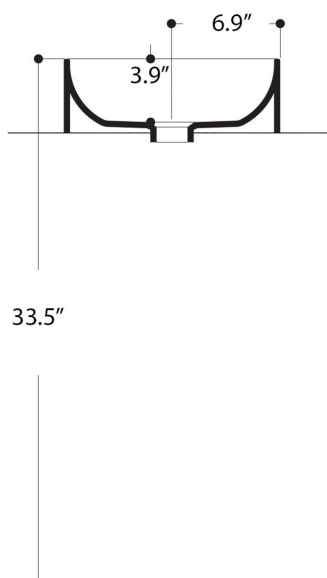

Finishes:

 Glossy White

SKU# | Options:

- Normal 03 - WS10601 | Glossy White

* WS Bath Collections reserves the right to revise dimensions or information on this sheet without notice

| | | | |
|-------------------------------|---------------------------------------|---|---|
| Collection Normal | Model Normal 03 - WS10601 | Dimensions Metric <i>1 inch = 2.54 cm</i> <i>1 inch = 25.4 mm</i> |  1051 Lea Drive - Collegeville, PA 19426 Tel. 215 513 9400 - Fax 610 831 0215 www.ws bathcollections.com - info@ws bathcollections.com |
|-------------------------------|---------------------------------------|---|---|

N.B.: Indicated size could have a variation of about 0,8 % due to the use of the moulds or the small variations of the raw materials' technical characteristics used in the mixture.

Collection
Normal

Model |
Normal 03 - WS10601

Dimensions Metric
1 inch = 2.54 cm
1 inch = 25.4 mm

WS[®]
BATH
COLLECTIONS

1051 Lea Drive - Collegeville, PA 19426
Tel. 215 513 9400 - Fax 610 831 0215
www.ws bathcollections.com - info@ws bathcollections.com

Bolts

Silicone (optional)

Collection
Normal

Model |
Normal 03 - WS10601

Dimensions Metric
1 inch = 2.54 cm
1 inch = 25.4 mm

WS®
BATH
COLLECTIONS

1051 Lea Drive - Collegeville, PA 19426
Tel. 215 513 9400 - Fax 610 831 0215
www.ws bathcollections.com - info@ws bathcollections.com