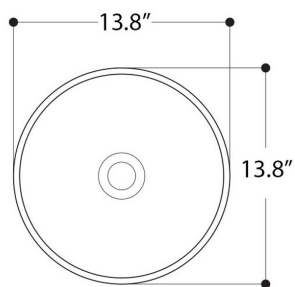

Finishes:

 Glossy White

SKU# | Options:

- Normal 03 - WS10601 | Glossy White

* WS Bath Collections reserves the right to revise dimensions or information on this sheet without notice

| | | | |
|-------------------------------|---------------------------------------|---|---|
| Collection Normal | Model Normal 03 - WS10601 | Dimensions Metric <i>1 inch = 2.54 cm</i> <i>1 inch = 25.4 mm</i> |  1051 Lea Drive - Collegeville, PA 19426 Tel. 215 513 9400 - Fax 610 831 0215 www.ws bathcollections.com - info@ws bathcollections.com |
|-------------------------------|---------------------------------------|---|---|

N.B.: Indicated size could have a variation of about 0,8 % due to the use of the moulds or the small variations of the raw materials' technical characteristics used in the mixture.

Collection
Normal

Model |
Normal 03 - WS10601

Dimensions Metric
1 inch = 2.54 cm
1 inch = 25.4 mm

WS[®]
BATH
COLLECTIONS

1051 Lea Drive - Collegeville, PA 19426
Tel. 215 513 9400 - Fax 610 831 0215
www.ws bathcollections.com - info@ws bathcollections.com

Bolts

Silicone (optional)

Collection
Normal

Model |
Normal 03 - WS10601

Dimensions Metric
1 inch = 2.54 cm
1 inch = 25.4 mm

WS®
BATH
COLLECTIONS

1051 Lea Drive - Collegeville, PA 19426
Tel. 215 513 9400 - Fax 610 831 0215
www.ws bathcollections.com - info@ws bathcollections.com