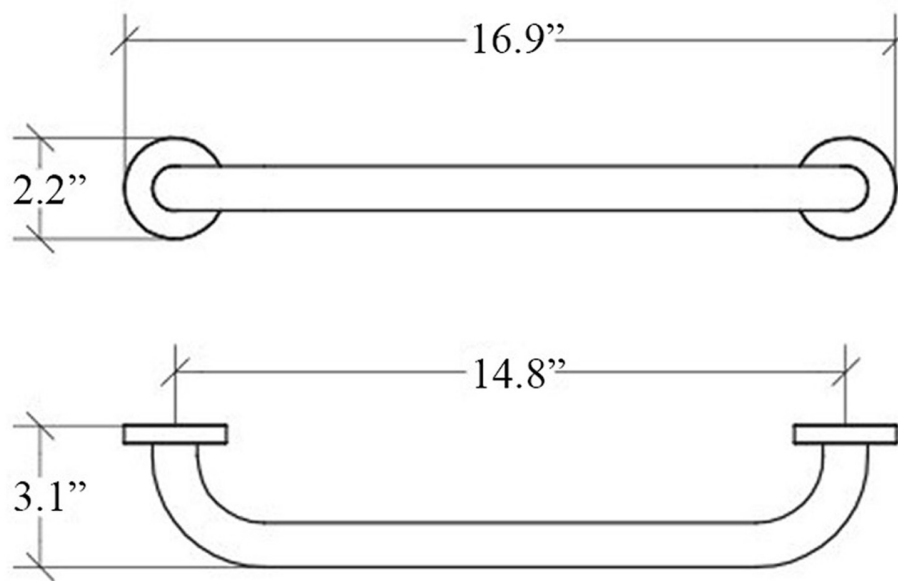

Otel 53103

Features

- Grab Security Bar
- Polished Chrome Finish
- Solid Brass Base
- Premium Metal Construction for Durability and Reliability
- Installation Hardware Included
- Designer Collection
- Italian Design

SKU# | Option:

- Otel 53103 | Polished Chrome

Finishes:

* WS Bath Collections reserves the right to revise dimensions or information on this sheet without notice

Collection Otel	Model Otel 53103	Dimensions Metric <i>1 inch = 2.54 cm</i> <i>1 inch = 25.4 mm</i>	 1051 Lea Drive - Collegeville, PA 19426 Tel. 215 513 9400 - Fax 610 831 0215 www.ws bathcollections.com - info@ws bathcollections.com
---------------------------	------------------------------	---	---

Product Specs Sheets

Collection
Otel

Model |
Otel 53103

Dimensions Metric

1 inch = 2.54 cm
1 inch = 25.4 mm

WS[®]
BATH
COLLECTIONS

1051 Lea Drive - Collegeville, PA 19426
Tel. 215 513 9400 - Fax 610 831 0215
www.ws bathcollections.com - info@ws bathcollections.com