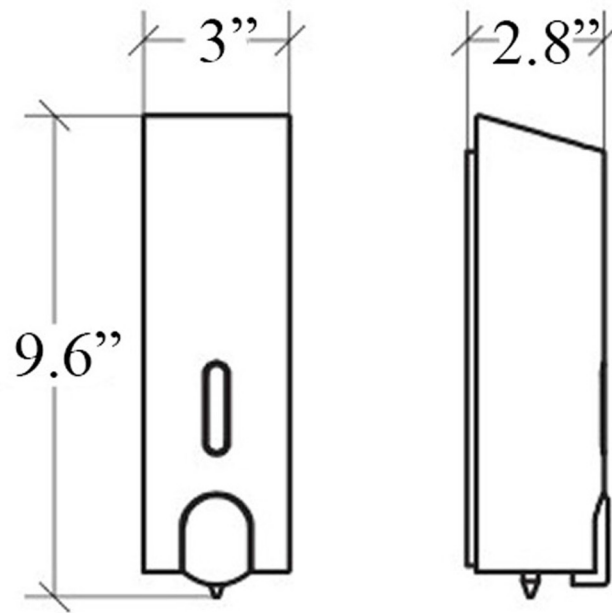

Product Specs Sheets

Cover Page

Otel 53267

Features

- Soap Dispenser
- Polished Chrome Finish
- Chrome Plated ABS
- Wall Mount Installation
- Installation Hardware Included
- 400 mL Volume
- Designer Collection
- Italian Design

SKU# | Option:

- Otel 53267 | Polished Chrome

Finishes:

 Polished Chrome

* WS Bath Collections reserves the right to revise dimensions or information on this sheet without notice

Collection Otel	Model Otel 53267	Dimensions Metric <i>1 inch = 2.54 cm</i> <i>1 inch = 25.4 mm</i>	 1051 Lea Drive - Collegeville, PA 19426 Tel. 215 513 9400 - Fax 610 831 0215 www.ws bathcollections.com - info@ws bathcollections.com
---------------------------	------------------------------	---	---

Product Specs Sheets

Collection
Otel

Model |
Otel 53267

Dimensions Metric

1 inch = 2.54 cm
1 inch = 25.4 mm

WS[®]
BATH
COLLECTIONS

1051 Lea Drive - Collegeville, PA 19426
Tel. 215 513 9400 - Fax 610 831 0215