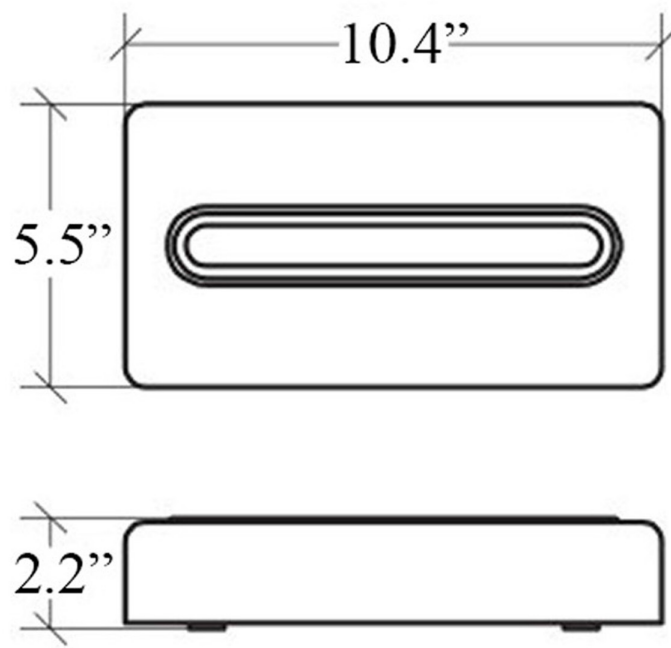

Otel 53291

Features

- Tissue Container
- Polished Stainless Steel Finish
- Solid Stainless Steel
- Premium Metal Construction for Durability and Reliability
- Shelf or Wall Mount Installation
- Designer Collection
- Italian Design

SKU# | Option:

- Otel 53291 | Polished Stainless Steel

Finishes:

 Polished Stainless Steel

* WS Bath Collections reserves the right to revise dimensions or information on this sheet without notice

Collection Otel	Model Otel 53291	Dimensions Metric <i>1 inch = 2.54 cm</i> <i>1 inch = 25.4 mm</i>	 1051 Lea Drive - Collegeville, PA 19426 Tel. 215 513 9400 - Fax 610 831 0215 www.ws bathcollections.com - info@ws bathcollections.com
---------------------------	------------------------------	---	---

Product Specs Sheets

Collection
Otel

Model |
Otel 53291

Dimensions Metric
1 inch = 2.54 cm
1 inch = 25.4 mm

WS[®]
BATH
COLLECTIONS

1051 Lea Drive - Collegeville, PA 19426
Tel. 215 513 9400 - Fax 610 831 0215
www.ws bathcollections.com - info@ws bathcollections.com