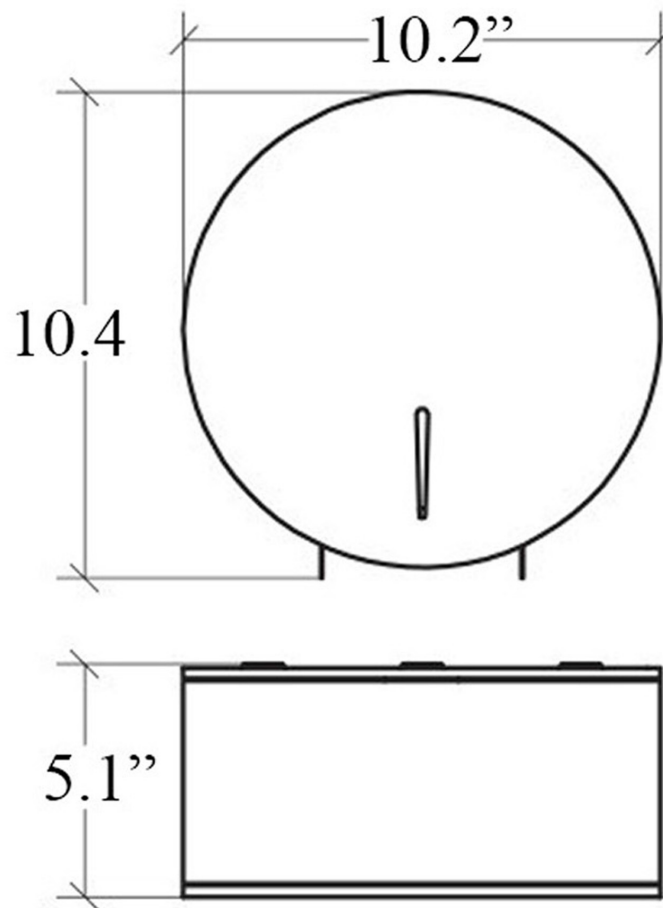

### Finishes:

 Polished Stainless Steel

\* WS Bath Collections reserves the right to revise dimensions or information on this sheet without notice

**Collection**  
Otel

**Model |**  
Otel 53292

Dimensions Metric

*1 inch = 2.54 cm*

*1 inch = 25.4 mm*

1051 Lea Drive - Collegeville, PA 19426  
Tel. 215 513 9400 - Fax 610 831 0215

[www.ws bathcollections.com](http://www.ws bathcollections.com) - [info@ws bathcollections.com](mailto:info@ws bathcollections.com)

# Product Specs Sheets

Collection  
Otel

Model |  
Otel 53292

Dimensions Metric

*1 inch = 2.54 cm*  
*1 inch = 25.4 mm*

**WS**<sup>®</sup>  
BATH  
COLLECTIONS

1051 Lea Drive - Collegeville, PA 19426  
Tel. 215 513 9400 - Fax 610 831 0215