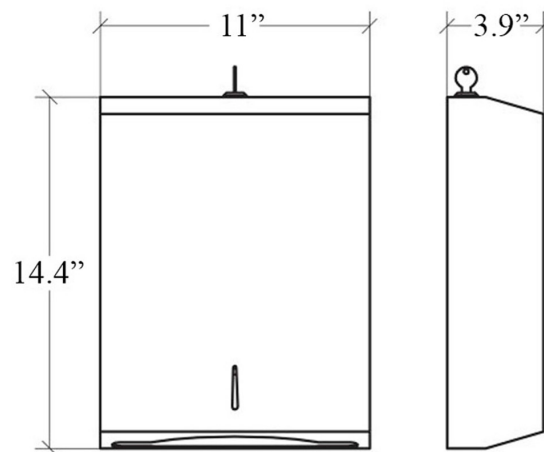

SKU# | Option:

- Otel 53294 | Polished Stainless Steel

Finishes:

 Polished Stainless Steel

* WS Bath Collections reserves the right to revise dimensions or information on this sheet without notice

Collection Otel	Model Otel 53294	Dimensions Metric <i>1 inch = 2.54 cm</i> <i>1 inch = 25.4 mm</i>	 1051 Lea Drive - Collegeville, PA 19426 Tel. 215 513 9400 - Fax 610 831 0215 www.ws bathcollections.com - info@ws bathcollections.com
---------------------------	------------------------------	---	---

Product Specs Sheets

Collection
Otel

Model |
Otel 53294

Dimensions Metric

1 inch = 2.54 cm
1 inch = 25.4 mm

WS[®]
BATH
COLLECTIONS

1051 Lea Drive - Collegeville, PA 19426
Tel. 215 513 9400 - Fax 610 831 0215