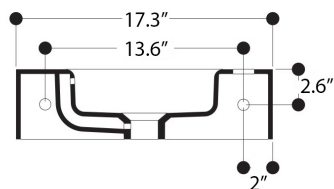

Peta WSB5801F

Features

- Bathroom Sink
- Made of Ceramic
- Glossy White
- With Overflow
- Wall Mount Installation
- With One Faucet Hole
- Designed by Carlo Urbinati
- Made in Italy

Related Items:

- WSBC 53991 | Push Waste Drain
- WSBC 53922 | Decorative Trap

Finishes:

-  Glossy White

SKU# | Options:

- Peta WSB5801F | Glossy White

* WS Bath Collections reserves the right to revise dimensions or information on this sheet without notice

Collection Whitestone	Model Peta WSB5801F	Dimensions Metric <i>1 inch = 2.54 cm</i> <i>1 inch = 25.4 mm</i>	 1051 Lea Drive - Collegeville, PA 19426 Tel. 215 513 9400 - Fax 610 831 0215 www.ws bathcollections.com - info@ws bathcollections.com
-----------------------------------	---------------------------------	---	---

Collection
Whitestone

Model |
Peta WSB5801F

Dimensions Metric
1 inch = 2.54 cm
1 inch = 25.4 mm

WS[®]
BATH
COLLECTIONS

1051 Lea Drive - Collegeville, PA 19426
Tel. 215 513 9400 - Fax 610 831 0215
www.ws bathcollections.com - info@ws bathcollections.com

Silicone (optional)

Collection
Whitestone

Model |
Peta WSB5801F

Dimensions Metric
1 inch = 2.54 cm
1 inch = 25.4 mm

WS®
BATH
COLLECTIONS

1051 Lea Drive - Collegeville, PA 19426
Tel. 215 513 9400 - Fax 610 831 0215
www.ws bathcollections.com - info@ws bathcollections.com