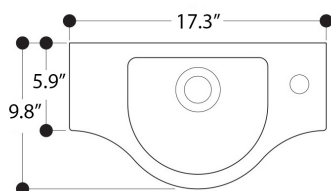

Peta WSB5801F

Features

- Bathroom Sink
- Made of Ceramic
- Glossy White
- With Overflow
- Wall Mount Installation
- With One Faucet Hole
- Designed by Carlo Urbinati
- Made in Italy

Related Items:

- WSBC 53991 | Push Waste Drain
- WSBC 53922 | Decorative Trap

Finishes:

-  Glossy White

SKU# | Options:

- Peta WSB5801F | Glossy White

* WS Bath Collections reserves the right to revise dimensions or information on this sheet without notice

Collection Whitestone	Model Peta WSB5801F	Dimensions Metric <i>1 inch = 2.54 cm</i> <i>1 inch = 25.4 mm</i>	 1051 Lea Drive - Collegeville, PA 19426 Tel. 215 513 9400 - Fax 610 831 0215 www.ws bathcollections.com - info@ws bathcollections.com
-----------------------------------	---------------------------------	---	---

Collection
Whitestone

Model |
Peta WSB5801F

Dimensions Metric
1 inch = 2.54 cm
1 inch = 25.4 mm

WS[®]
BATH
COLLECTIONS

1051 Lea Drive - Collegeville, PA 19426
Tel. 215 513 9400 - Fax 610 831 0215
www.ws bathcollections.com - info@ws bathcollections.com

Silicone (optional)

Collection
Whitestone

Model |
Peta WSB5801F

Dimensions Metric
1 inch = 2.54 cm
1 inch = 25.4 mm

WS®
BATH
COLLECTIONS

1051 Lea Drive - Collegeville, PA 19426
Tel. 215 513 9400 - Fax 610 831 0215
www.ws bathcollections.com - info@ws bathcollections.com