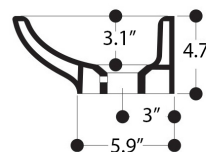

Finishes:

-  Glossy White

SKU# | Options:

- Peta WSB5801F | Glossy White

* WS Bath Collections reserves the right to revise dimensions or information on this sheet without notice

Collection Whitestone	Model Peta WSB5801F	Dimensions Metric <i>1 inch = 2.54 cm</i> <i>1 inch = 25.4 mm</i>	 1051 Lea Drive - Collegeville, PA 19426 Tel. 215 513 9400 - Fax 610 831 0215 www.ws bathcollections.com - info@ws bathcollections.com
-----------------------------------	---------------------------------	---	---

Collection
Whitestone

Model |
Peta WSB5801F

Dimensions Metric
1 inch = 2.54 cm
1 inch = 25.4 mm

WS[®]
BATH
COLLECTIONS

1051 Lea Drive - Collegeville, PA 19426
Tel. 215 513 9400 - Fax 610 831 0215
www.ws bathcollections.com - info@ws bathcollections.com

Silicone (optional)

Collection
Whitestone

Model |
Peta WSB5801F

Dimensions Metric
1 inch = 2.54 cm
1 inch = 25.4 mm

WS®
BATH
COLLECTIONS

1051 Lea Drive - Collegeville, PA 19426
Tel. 215 513 9400 - Fax 610 831 0215
www.ws bathcollections.com - info@ws bathcollections.com