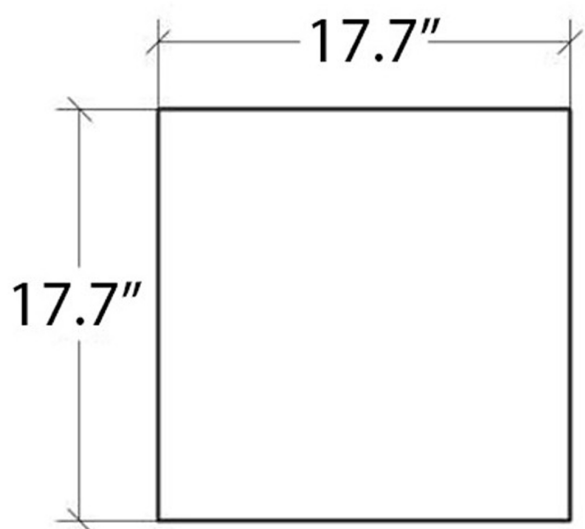

### Finishes:

-  Polished Stainless Steel

\* WS Bath Collections reserves the right to revise dimensions or information on this sheet without notice

<b>Collection  </b> Pika	<b>Model  </b> Pika 51511	Dimensions Metric <i>1 inch = 2.54 cm</i> <i>1 inch = 25.4 mm</i>	 1051 Lea Drive - Collegeville, PA 19426 Tel. 215 513 9400 - Fax 610 831 0215 <a href="http://www.ws bathcollections.com">www.ws bathcollections.com</a> - <a href="mailto:info@ws bathcollections.com">info@ws bathcollections.com</a>
-----------------------------	------------------------------	---	---

# Product Specs Sheets

Collection  
Pika

Model |  
Pika 51511

Dimensions Metric

*1 inch = 2.54 cm*  
*1 inch = 25.4 mm*

**WS**<sup>®</sup>  
**BATH**  
**COLLECTIONS**

1051 Lea Drive - Collegeville, PA 19426  
Tel. 215 513 9400 - Fax 610 831 0215  
[www.ws bathcollections.com](http://www.ws bathcollections.com) - [info@ws bathcollections.com](mailto:info@ws bathcollections.com)