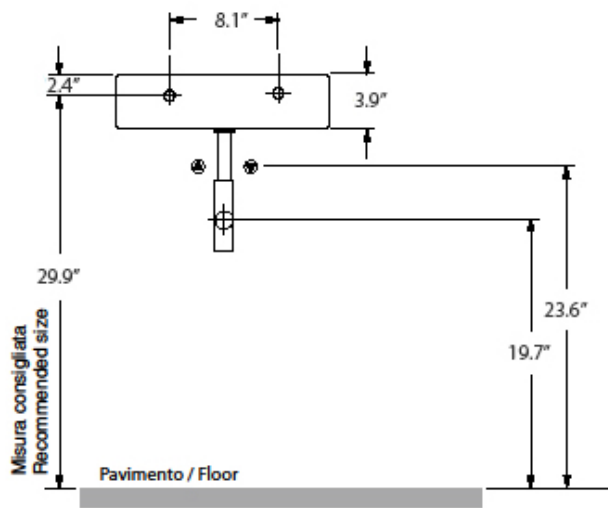

Quadro 3408

Features

- Bathroom Sink
- Made of Ceramic
- Glossy White
- With Overflow
- Wall Mount or Countertop (Vessel) Installation
- With One Faucet Hole
- Made in Italy

Related Items:

- WSBC 53991 | Push Waste Drain
- WSBC 53922 | Decorative Trap

Finishes:

 Glossy White

SKU# | Options:

- Quadro 3408 | Glossy White

* WS Bath Collections reserves the right to revise dimensions or information on this sheet without notice

| | | | |
|-----------------------------------|-------------------------------|---|---|
| Collection Whitestone | Model Quadro 3408 | Dimensions Metric <i>1 inch = 2.54 cm</i> <i>1 inch = 25.4 mm</i> |  1051 Lea Drive - Collegeville, PA 19426 Tel. 215 513 9400 - Fax 610 831 0215 www.ws bathcollections.com - info@ws bathcollections.com |
|-----------------------------------|-------------------------------|---|---|

Collection
Whitestone

Model |
Quadro 3408

Dimensions Metric

1 inch = 2.54 cm
1 inch = 25.4 mm

WS[®]
BATH
COLLECTIONS

1051 Lea Drive - Collegeville, PA 19426
Tel. 215 513 9400 - Fax 610 831 0215

www.ws bathcollections.com - info@ws bathcollections.com

Silicone (optional)

Collection
Quadro

Model |
Quadro 3408

Dimensions Metric
1 inch = 2.54 cm
1 inch = 25.4 mm

WS[®]
BATH
COLLECTIONS

1051 Lea Drive - Collegeville, PA 19426
Tel. 215 513 9400 - Fax 610 831 0215
www.ws bathcollections.com - info@ws bathcollections.com