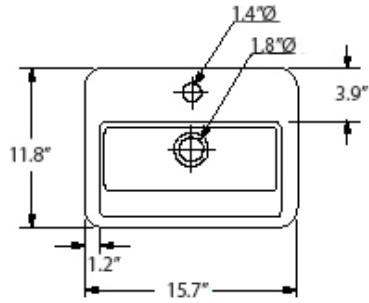

Quadro 3408

Features

- Bathroom Sink
- Made of Ceramic
- Glossy White
- With Overflow
- Wall Mount or Countertop (Vessel) Installation
- With One Faucet Hole
- Made in Italy

Related Items:

- WSBC 53991 | Push Waste Drain
- WSBC 53922 | Decorative Trap

Finishes:

 Glossy White

SKU# | Options:

- Quadro 3408 | Glossy White

* WS Bath Collections reserves the right to revise dimensions or information on this sheet without notice

| | | | |
|-----------------------------------|-------------------------------|---|---|
| Collection Whitestone | Model Quadro 3408 | Dimensions Metric <i>1 inch = 2.54 cm</i> <i>1 inch = 25.4 mm</i> |  1051 Lea Drive - Collegeville, PA 19426 Tel. 215 513 9400 - Fax 610 831 0215 www.ws bathcollections.com - info@ws bathcollections.com |
|-----------------------------------|-------------------------------|---|---|

Collection
Whitestone

Model |
Quadro 3408

Dimensions Metric

1 inch = 2.54 cm
1 inch = 25.4 mm

WS[®]
BATH
COLLECTIONS

1051 Lea Drive - Collegeville, PA 19426
Tel. 215 513 9400 - Fax 610 831 0215

www.ws bathcollections.com - info@ws bathcollections.com

Silicone (optional)

Collection
Quadro

Model |
Quadro 3408

Dimensions Metric
1 inch = 2.54 cm
1 inch = 25.4 mm

WS[®]
BATH
COLLECTIONS

1051 Lea Drive - Collegeville, PA 19426
Tel. 215 513 9400 - Fax 610 831 0215
www.ws bathcollections.com - info@ws bathcollections.com