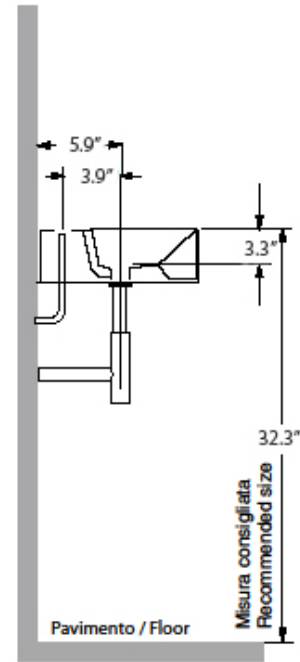

Quadro 3408

Features

- Bathroom Sink
- Made of Ceramic
- Glossy White
- With Overflow
- Wall Mount or Countertop (Vessel) Installation
- With One Faucet Hole
- Made in Italy

Related Items:

- WSBC 53991 | Push Waste Drain
- WSBC 53922 | Decorative Trap

Finishes:

 Glossy White

SKU# | Options:

- Quadro 3408 | Glossy White

* WS Bath Collections reserves the right to revise dimensions or information on this sheet without notice

| | | | |
|-----------------------------------|-------------------------------|---|---|
| Collection Whitestone | Model Quadro 3408 | Dimensions Metric <i>1 inch = 2.54 cm</i> <i>1 inch = 25.4 mm</i> |  1051 Lea Drive - Collegeville, PA 19426 Tel. 215 513 9400 - Fax 610 831 0215 www.ws bathcollections.com - info@ws bathcollections.com |
|-----------------------------------|-------------------------------|---|---|

Collection
Whitestone

Model |
Quadro 3408

Dimensions Metric

1 inch = 2.54 cm
1 inch = 25.4 mm

WS[®]
BATH
COLLECTIONS

1051 Lea Drive - Collegeville, PA 19426
Tel. 215 513 9400 - Fax 610 831 0215

www.ws bathcollections.com - info@ws bathcollections.com

Silicone (optional)

Collection
Quadro

Model |
Quadro 3408

Dimensions Metric
1 inch = 2.54 cm
1 inch = 25.4 mm

WS[®]
BATH
COLLECTIONS

1051 Lea Drive - Collegeville, PA 19426
Tel. 215 513 9400 - Fax 610 831 0215
www.ws bathcollections.com - info@ws bathcollections.com