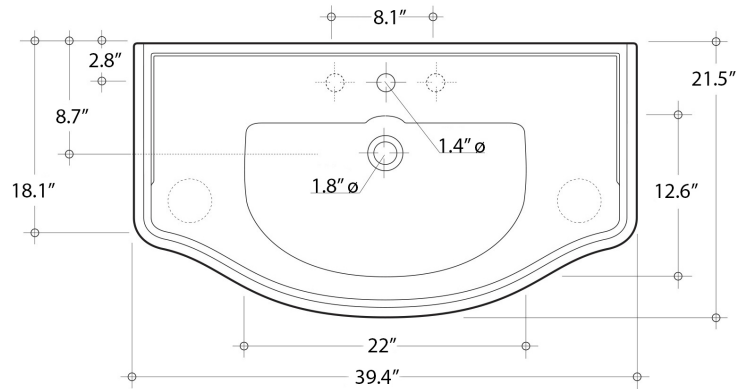

Related Items:

WSBC 53991 | Push Waste Drain

WSBC 53922 | Decorative Trap

Finishes:

Sink: Ceramic White

Washstand: Polished Chrome

Washstand: Gold (Special Order)

SKU# | Options:

* WS Bath Collections reserves the right to revise dimensions or information on this sheet without notice

Collection Retro	Model Retro 1050+7300	Dimensions Metric <i>1 inch = 2.54 cm</i> <i>1 inch = 25.4 mm</i>	 1051 Lea Drive - Collegeville, PA 19426 Tel. 215 513 9400 - Fax 610 831 0215 www.ws bathcollections.com - info@ws bathcollections.com
------------------------------	-----------------------------------	---	---

Collection
Retro

Model |
Retro 1050 + 7300

Dimensions Metric

1 inch = 2.54 cm
1 inch = 25.4 mm

WS[®]
BATH
COLLECTIONS

1051 Lea Drive - Collegeville, PA 19426
Tel. 215 513 9400 - Fax 610 831 0215
www.ws bathcollections.com - info@ws bathcollections.com

Model |
Retro 1050+7300

Dimensions Metric
1 inch = 2.54 cm
1 inch = 25.4 mm

WS®
BATH
COLLECTIONS

1051 Lea Drive - Collegeville, PA 19426
Tel. 215 513 9400 - Fax 610 831 0215
www.ws bathcollections.com - info@ws bathcollections.com