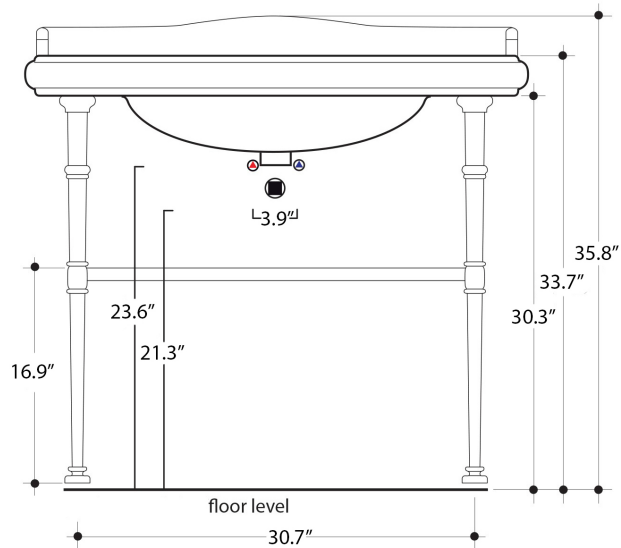

- Retro 1050.01+7300.90 | Sink in Ceramic White, Washstand in Polished Chrome, 1 Faucet Hole
- Retro 1050.03-4+7300.90 | Sink in Ceramic White, Washstand in Polished Chrome, 3 Faucet Holes 4" Spread
- Retro 1050.03-8+7300.90 | Sink in Ceramic White, Washstand in Polished Chrome, 3 Faucet Holes 8" Spread
- Retro 1050.01+7300.91 | Sink in Ceramic White, Washstand in Gold, 1 Faucet Hole
- Retro 1050.03-4+7300.91 | Sink in Ceramic White, Washstand in Gold, 3 Faucet Holes 4" Spread
- Retro 1050.03-8+7300.91 | Sink in Ceramic White, Washstand in Gold, 3 Faucet Holes 8" Spread

* WS Bath Collections reserves the right to revise dimensions or information on this sheet without notice

Collection Retro	Model Retro 1050+7300	Dimensions Metric <i>1 inch = 2.54 cm</i> <i>1 inch = 25.4 mm</i>	 1051 Lea Drive - Collegeville, PA 19426 Tel. 215 513 9400 - Fax 610 831 0215 www.ws bathcollections.com - info@ws bathcollections.com
------------------------------	-----------------------------------	---	---

Collection
Retro

Model |
Retro 1050 + 7300

Dimensions Metric

1 inch = 2.54 cm
1 inch = 25.4 mm

WS[®]
BATH
COLLECTIONS

1051 Lea Drive - Collegeville, PA 19426
Tel. 215 513 9400 - Fax 610 831 0215
www.ws bathcollections.com - info@ws bathcollections.com

Model |
Retro 1050+7300

Dimensions Metric
1 inch = 2.54 cm
1 inch = 25.4 mm

WS®
BATH
COLLECTIONS

1051 Lea Drive - Collegeville, PA 19426
Tel. 215 513 9400 - Fax 610 831 0215
www.ws bathcollections.com - info@ws bathcollections.com