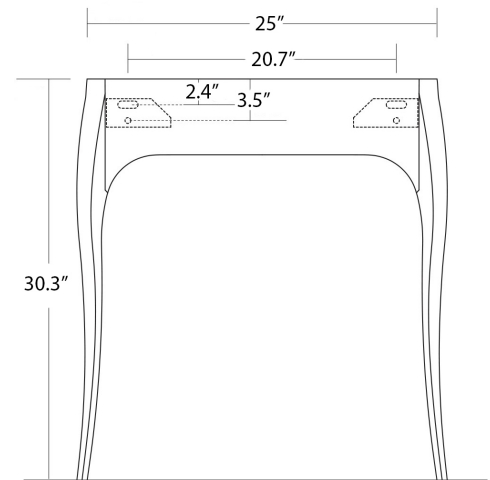

### SKU# | Options:

- Retro 1047.01+7362K2 | One Faucet Hole
- Retro 1047.03-4+7362K2 | Three Faucet Holes 4" Spread
- Retro 1047.03-8+7362K2 | Three Faucet Holes 8" Spread

### Finishes:

-  Sink: Ceramic White
-  Vanity Unit: Glossy Black
-  Legs: Polished Chrome

\* WS Bath Collections reserves the right to revise dimensions or information on this sheet without notice

<b>Collection  </b> Retro	<b>Model  </b> Retro 1047+7362K2	Dimensions Metric <i>1 inch = 2.54 cm</i> <i>1 inch = 25.4 mm</i>	 1051 Lea Drive - Collegeville, PA 19426 Tel. 215 513 9400 - Fax 610 831 0215 <a href="http://www.ws bathcollections.com">www.ws bathcollections.com</a> - <a href="mailto:info@ws bathcollections.com">info@ws bathcollections.com</a>
------------------------------	-------------------------------------	---	---

Collection  
Retro

Model |  
Retro 1047 + 7362K2

Dimensions Metric  
1 inch = 2.54 cm  
1 inch = 25.4 mm

**WS**<sup>®</sup>  
BATH  
COLLECTIONS

1051 Lea Drive - Collegeville, PA 19426  
Tel. 215 513 9400 - Fax 610 831 0215  
[www.ws bathcollections.com](http://www.ws bathcollections.com) - [info@ws bathcollections.com](mailto:info@ws bathcollections.com)

### Vessel/ countertop installation

Bolts

Silicone (optional)

Collection  
Retro

Model |  
Retro 1047+7362K2

Dimensions Metric  
*1 inch = 2.54 cm*  
*1 inch = 25.4 mm*

**WS**®  
**BATH**  
**COLLECTIONS**

1051 Lea Drive - Collegeville, PA 19426  
Tel. 215 513 9400 - Fax 610 831 0215  
[www.ws bathcollections.com](http://www.ws bathcollections.com) - [info@ws bathcollections.com](mailto:info@ws bathcollections.com)