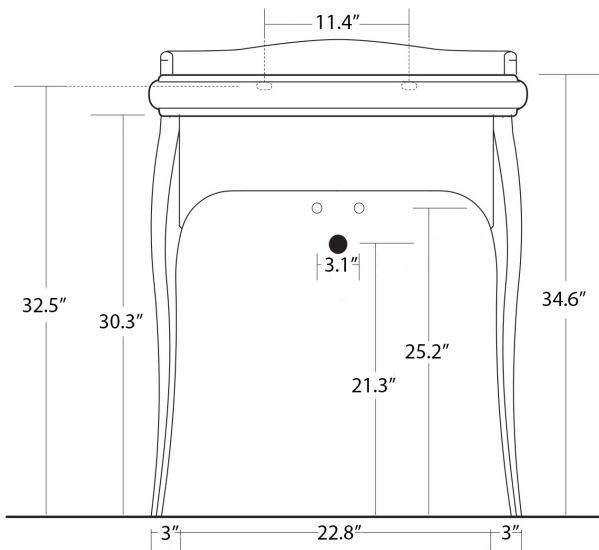

### SKU# | Options:

- Retro 1047.01+7362K2 | One Faucet Hole
- Retro 1047.03-4+7362K2 | Three Faucet Holes 4" Spread
- Retro 1047.03-8+7362K2 | Three Faucet Holes 8" Spread

### Finishes:

-  Sink: Ceramic White
-  Vanity Unit: Glossy Black
-  Legs: Polished Chrome

\* WS Bath Collections reserves the right to revise dimensions or information on this sheet without notice

<b>Collection  </b> Retro	<b>Model  </b> Retro 1047+7362K2	Dimensions Metric <i>1 inch = 2.54 cm</i> <i>1 inch = 25.4 mm</i>	 1051 Lea Drive - Collegeville, PA 19426 Tel. 215 513 9400 - Fax 610 831 0215 <a href="http://www.ws bathcollections.com">www.ws bathcollections.com</a> - <a href="mailto:info@ws bathcollections.com">info@ws bathcollections.com</a>
------------------------------	-------------------------------------	---	---

Collection  
Retro

Model |  
Retro 1047 + 7362K2

Dimensions Metric  
1 inch = 2.54 cm  
1 inch = 25.4 mm

**WS**<sup>®</sup>  
BATH  
COLLECTIONS

1051 Lea Drive - Collegeville, PA 19426  
Tel. 215 513 9400 - Fax 610 831 0215  
[www.ws bathcollections.com](http://www.ws bathcollections.com) - [info@ws bathcollections.com](mailto:info@ws bathcollections.com)

### Vessel/ countertop installation

Bolts

Silicone (optional)

Collection  
Retro

Model |  
Retro 1047+7362K2

Dimensions Metric  
*1 inch = 2.54 cm*  
*1 inch = 25.4 mm*

**WS**®  
**BATH**  
**COLLECTIONS**

1051 Lea Drive - Collegeville, PA 19426  
Tel. 215 513 9400 - Fax 610 831 0215  
[www.ws bathcollections.com](http://www.ws bathcollections.com) - [info@ws bathcollections.com](mailto:info@ws bathcollections.com)