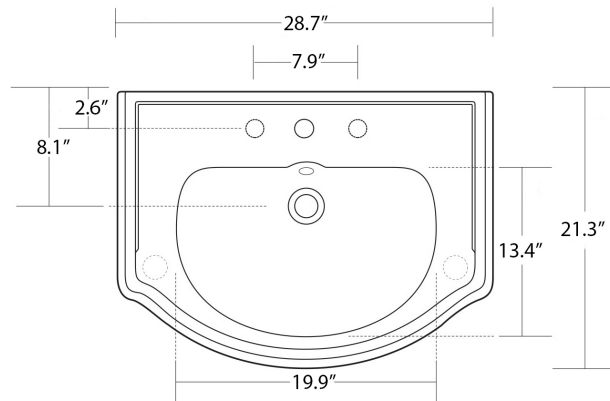

### SKU# | Options:

- Retro 1047.01+7362K2 | One Faucet Hole
- Retro 1047.03-4+7362K2 | Three Faucet Holes 4" Spread
- Retro 1047.03-8+7362K2 | Three Faucet Holes 8" Spread

### Finishes:

-  Sink: Ceramic White
-  Vanity Unit: Glossy Black
-  Legs: Polished Chrome

\* WS Bath Collections reserves the right to revise dimensions or information on this sheet without notice

<b>Collection  </b> Retro	<b>Model  </b> Retro 1047+7362K2	Dimensions Metric <i>1 inch = 2.54 cm</i> <i>1 inch = 25.4 mm</i>	 1051 Lea Drive - Collegeville, PA 19426 Tel. 215 513 9400 - Fax 610 831 0215 <a href="http://www.ws bathcollections.com">www.ws bathcollections.com</a> - <a href="mailto:info@ws bathcollections.com">info@ws bathcollections.com</a>
------------------------------	-------------------------------------	---	---

Collection  
Retro

Model |  
Retro 1047 + 7362K2

Dimensions Metric  
1 inch = 2.54 cm  
1 inch = 25.4 mm

**WS**<sup>®</sup>  
BATH  
COLLECTIONS

1051 Lea Drive - Collegeville, PA 19426  
Tel. 215 513 9400 - Fax 610 831 0215  
[www.ws bathcollections.com](http://www.ws bathcollections.com) - [info@ws bathcollections.com](mailto:info@ws bathcollections.com)

### Vessel/ countertop installation

Bolts

Silicone (optional)

Collection  
Retro

Model |  
Retro 1047+7362K2

Dimensions Metric  
*1 inch = 2.54 cm*  
*1 inch = 25.4 mm*

**WS**®  
**BATH**  
**COLLECTIONS**

1051 Lea Drive - Collegeville, PA 19426  
Tel. 215 513 9400 - Fax 610 831 0215  
[www.ws bathcollections.com](http://www.ws bathcollections.com) - [info@ws bathcollections.com](mailto:info@ws bathcollections.com)