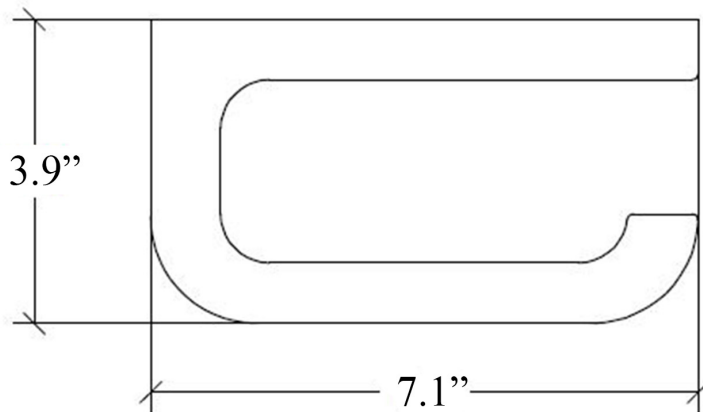

### Finishes:

-  Polished Stainless Steel
-  Brushed Stainless Steel

\* WS Bath Collections reserves the right to revise dimensions or information on this sheet without notice

<b>Collection</b> Rosa	<b>Model  </b> Rosa 5161	<b>Dimensions Metric</b> <i>1 inch = 2.54 cm</i> <i>1 inch = 25.4 mm</i>	 1051 Lea Drive - Collegeville, PA 19426 Tel. 215 513 9400 - Fax 610 831 0215 <a href="http://www.ws bathcollections.com">www.ws bathcollections.com</a> - <a href="mailto:info@ws bathcollections.com">info@ws bathcollections.com</a>
---------------------------	-----------------------------	--	---

Collection  
Rosa

Model |  
Rosa 5161

Dimensions Metric

*1 inch = 2.54 cm*  
*1 inch = 25.4 mm*

**WS**<sup>®</sup>  
**BATH**  
**COLLECTIONS**

1051 Lea Drive - Collegeville, PA 19426  
Tel. 215 513 9400 - Fax 610 831 0215