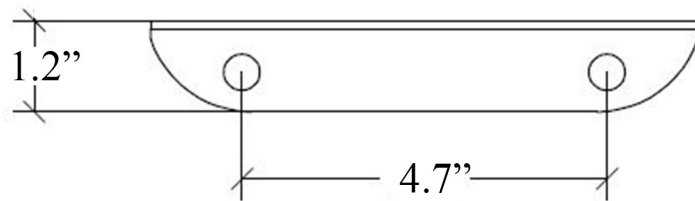

### Finishes:

-  Polished Stainless Steel
-  Brushed Stainless Steel

\* WS Bath Collections reserves the right to revise dimensions or information on this sheet without notice

<b>Collection</b> Rosa	<b>Model  </b> Rosa 5161	<b>Dimensions Metric</b> <i>1 inch = 2.54 cm</i> <i>1 inch = 25.4 mm</i>	 1051 Lea Drive - Collegeville, PA 19426 Tel. 215 513 9400 - Fax 610 831 0215 <a href="http://www.ws bathcollections.com">www.ws bathcollections.com</a> - <a href="mailto:info@ws bathcollections.com">info@ws bathcollections.com</a>
---------------------------	-----------------------------	--	---

Collection  
Rosa

Model |  
Rosa 5161

Dimensions Metric

*1 inch = 2.54 cm*  
*1 inch = 25.4 mm*

**WS**<sup>®</sup>  
**BATH**  
**COLLECTIONS**

1051 Lea Drive - Collegeville, PA 19426  
Tel. 215 513 9400 - Fax 610 831 0215