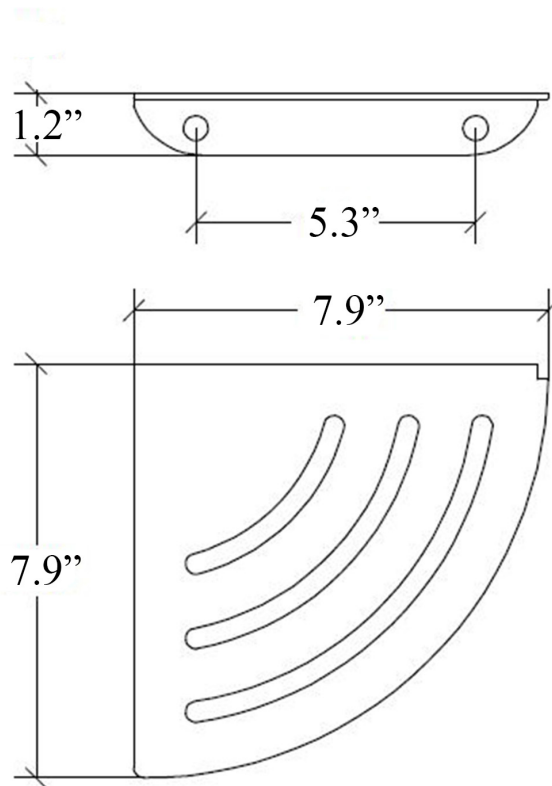

Rosa 5170

Features

- Corner Shower Shelf
- Available in 2 Finishes: Polished Stainless Steel and Brushed Stainless Steel
- Solid Stainless Steel
- Premium Metal Construction for Durability and Reliability
- Wall Mount Installation
- Designer Collection
- Italian Design

Collection
Rosa

Model |
Rosa 5170

Dimensions Metric

1 inch = 2.54 cm
1 inch = 25.4 mm

WS[®]
BATH
COLLECTIONS

1051 Lea Drive - Collegeville, PA 19426
Tel. 215 513 9400 - Fax 610 831 0215

www.ws bathcollections.com - info@ws bathcollections.com