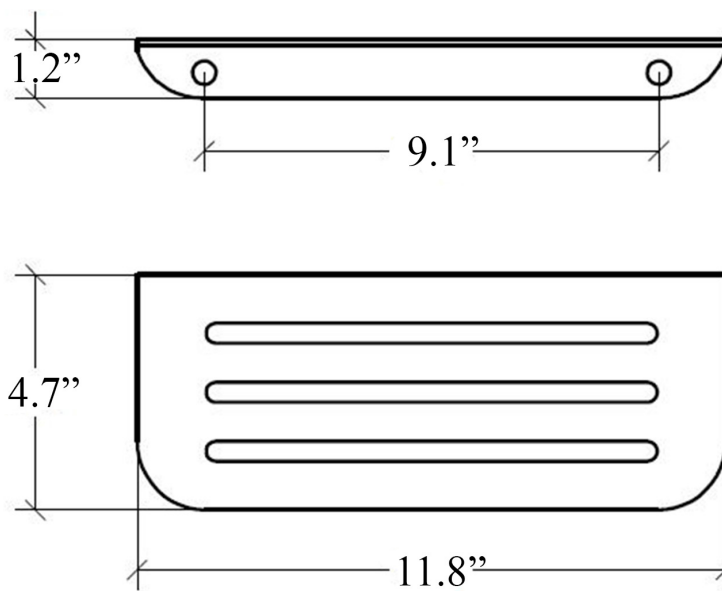

Product Specs Sheets

Cover Page

Rosa 5171

Features

- Bathroom Shower Shelf
- Available in 2 Finishes: Polished Stainless Steel and Brushed Stainless Steel
- Solid Stainless Steel
- Premium Metal Construction for Durability and Reliability
- Wall Mount Installation
- Designer Collection
- Italian Design

SKU# | Option:

- Rosa 5171.29 | Polished Stainless Steel
- Rosa 5171.32 | Brushed Stainless Steel

Finishes:

-  Polished Stainless Steel
-  Brushed Stainless Steel

* WS Bath Collections reserves the right to revise dimensions or information on this sheet without notice

Collection Rosa	Model Rosa 5171	Dimensions Metric <i>1 inch = 2.54 cm</i> <i>1 inch = 25.4 mm</i>	 1051 Lea Drive - Collegeville, PA 19426 Tel. 215 513 9400 - Fax 610 831 0215 www.ws bathcollections.com - info@ws bathcollections.com
---------------------------	-----------------------------	--	---

Collection
Rosa

Model |
Rosa 5171

Dimensions Metric

1 inch = 2.54 cm
1 inch = 25.4 mm

WS[®]
BATH
COLLECTIONS

1051 Lea Drive - Collegeville, PA 19426
Tel. 215 513 9400 - Fax 610 831 0215

www.ws bathcollections.com - info@ws bathcollections.com