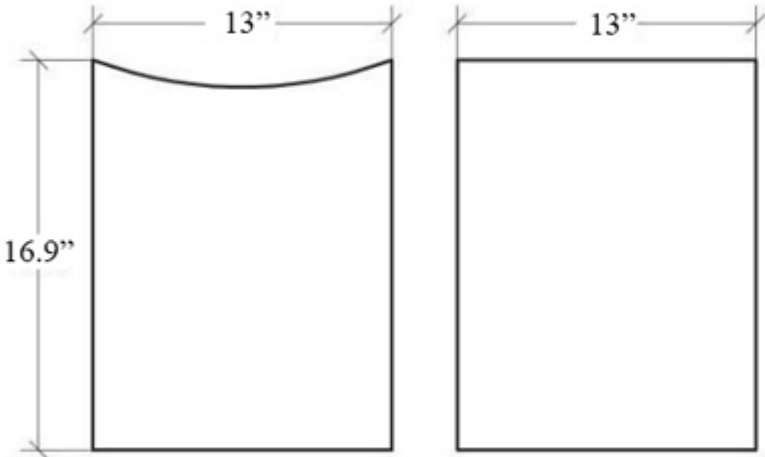

## Finishes:

 Brushed Metal

\* WS Bath Collections reserves the right to revise dimensions or information on this sheet without notice

**Collection** |  
Scagni

**Model** |  
Scagni 54709

Dimensions Metric

*1 inch = 2.54 cm*

*1 inch = 25.4 mm*

1051 Lea Drive - Collegeville, PA 19426  
Tel. 215 513 9400 - Fax 610 831 0215

[www.ws bathcollections.com](http://www.ws bathcollections.com) - [info@ws bathcollections.com](mailto:info@ws bathcollections.com)

\* WS Bath Collections reserves the right to revise dimensions or information on this sheet without notice

<b>Collection  </b> Scagni	<b>Model  </b> Scagni 54709	Dimensions Metric <i>1 inch = 2.54 cm</i> <i>1 inch = 25.4 mm</i>	 1051 Lea Drive - Collegeville, PA 19426 Tel. 215 513 9400 - Fax 610 831 0215 <a href="http://www.ws bathcollections.com">www.ws bathcollections.com</a> - <a href="mailto:info@ws bathcollections.com">info@ws bathcollections.com</a>
-------------------------------	--------------------------------	---	---