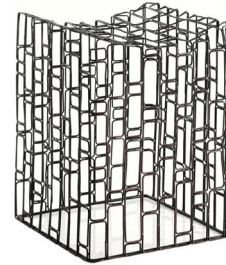

# Product Specs Sheets

Cover Page

Scagni 54709

## Features

- High Quality Designer Bathroom Stool
- Brushed Metal
- Made in Italy

## SKU# | Option:

- Scagni 54709 | Brushed Metal

## Finishes:

 Brushed Metal

\* WS Bath Collections reserves the right to revise dimensions or information on this sheet without notice

**Collection** |  
Scagni

**Model** |  
Scagni 54709

Dimensions Metric