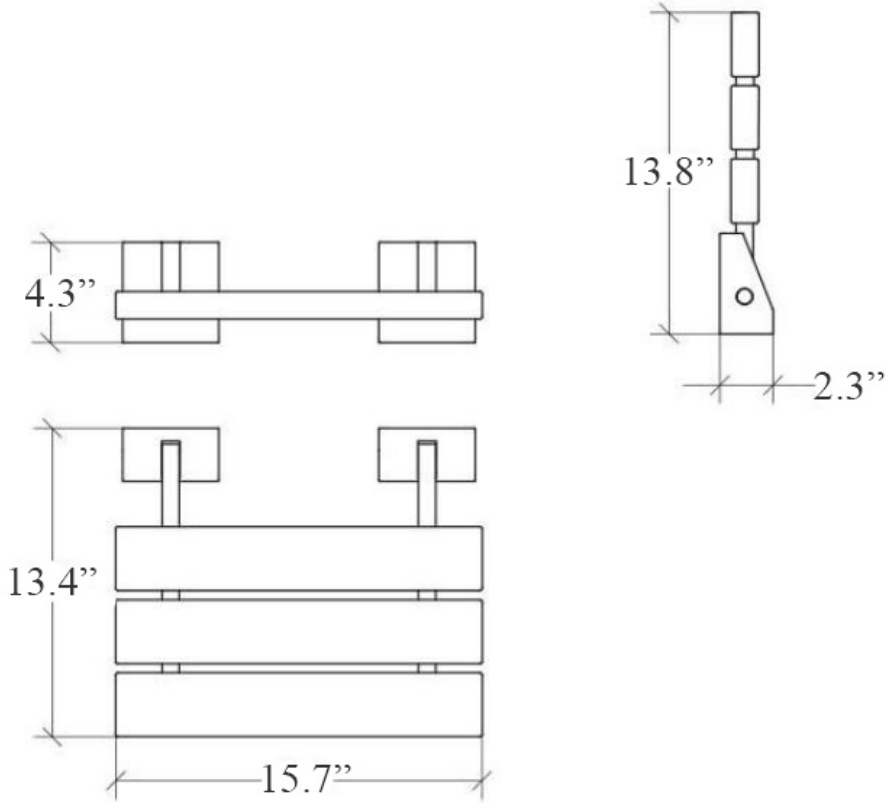

* WS Bath Collections reserves the right to revise dimensions or information on this sheet without notice

Collection | Scagni	Model | Scagni 54720	Dimensions Metric <i>1 inch = 2.54 cm</i> <i>1 inch = 25.4 mm</i>	 1051 Lea Drive - Collegeville, PA 19426 Tel. 215 513 9400 - Fax 610 831 0215 www.ws bathcollections.com - info@ws bathcollections.com